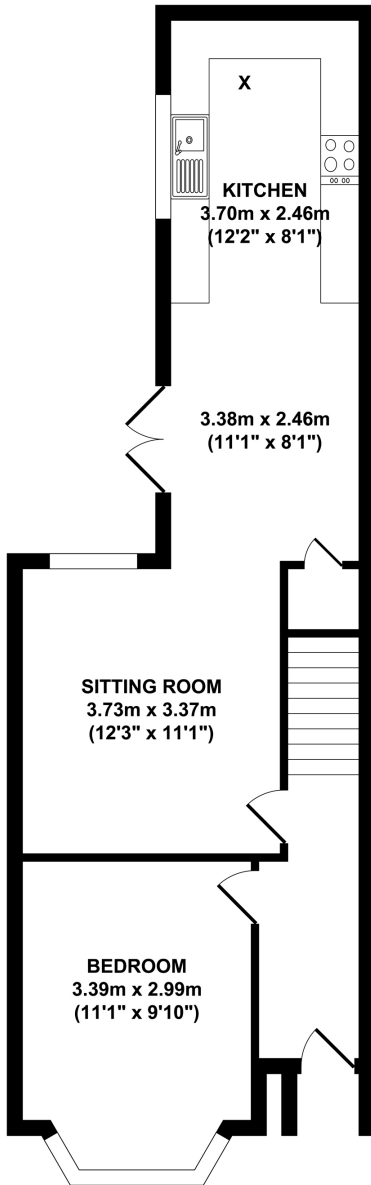

54 Bute Avenue

GROUND FLOOR

FIRST FLOOR

SECOND FLOOR

KEY :
X = SKYLIGHT

Whilst every attempt has been made to ensure the accuracy of the floor plan contained here, measurements of doors, windows, rooms and any other items are approximate and no responsibility is taken for any error, omission, or mis-statement. This plan is for illustrative purposes only and should be used as such by any prospective purchaser. The services systems and appliance shown have not been tested and no guarantee as to their operability or efficiency can be given.