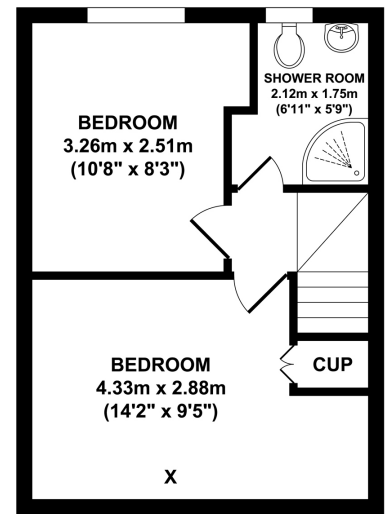

54 Bute Avenue

GROUND FLOOR

FIRST FLOOR

SECOND FLOOR

KEY :
X = SKYLIGHT

Whilst every attempt has been made to ensure the accuracy of the floor plan contained here, measurements of doors, windows, rooms and any other items are approximate and no responsibility is taken for any error, omission, or mis-statement. This plan is for illustrative purposes only and should be used as such by any prospective purchaser. The services systems and appliance shown have not been tested and no guarantee as to their operability or efficiency can be given.