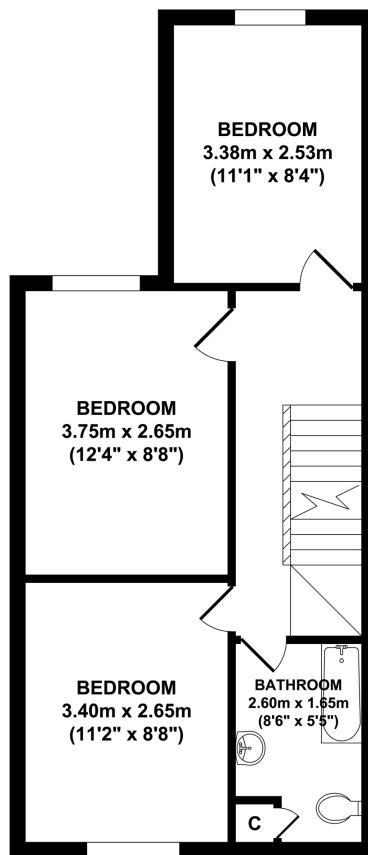

54 Bute Avenue

GROUND FLOOR

FIRST FLOOR

SECOND FLOOR

KEY :
X = SKYLIGHT

Whilst every attempt has been made to ensure the accuracy of the floor plan contained here, measurements of doors, windows, rooms and any other items are approximate and no responsibility is taken for any error, omission, or mis-statement. This plan is for illustrative purposes only and should be used as such by any prospective purchaser. The services systems and appliance shown have not been tested and no guarantee as to their operability or efficiency can be given.