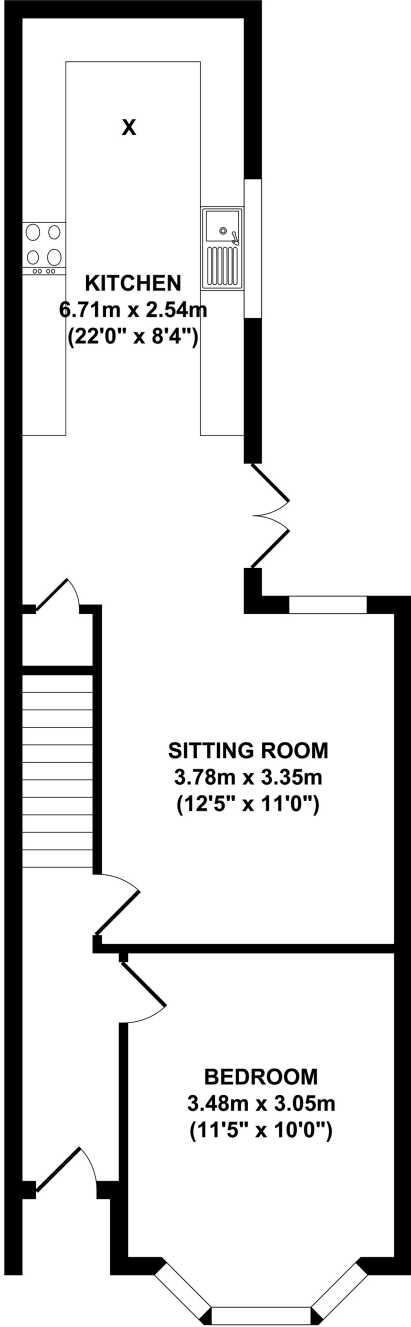

57 Bute Avenue

GROUND FLOOR

FIRST FLOOR

SECOND FLOOR

KEY :
X = SKY LIGHT

Whilst every attempt has been made to ensure the accuracy of the floor plan contained here, measurements of doors, windows, rooms and any other items are approximate and no responsibility is taken for any error, omission, or mis-statement. This plan is for illustrative purposes only and should be used as such by any prospective purchaser. The services systems and appliance shown have not been tested and no guarantee as to their operability or efficiency can be given.