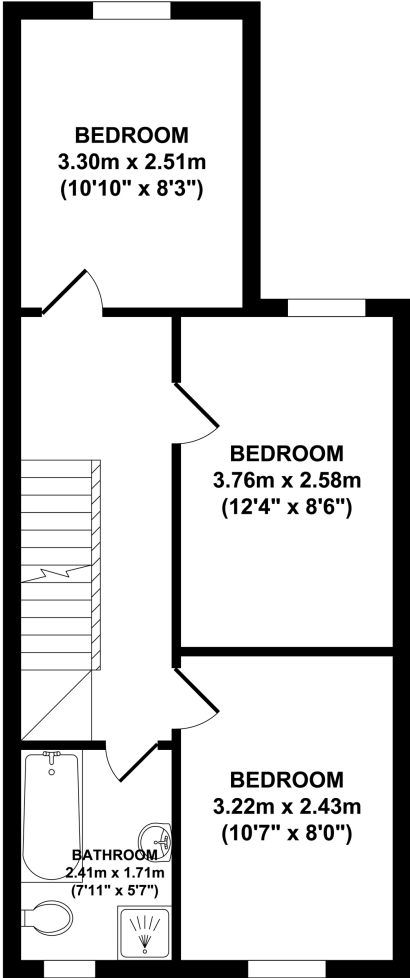

57 Bute Avenue

GROUND FLOOR

FIRST FLOOR

SECOND FLOOR

KEY :
X = SKY LIGHT

Whilst every attempt has been made to ensure the accuracy of the floor plan contained here, measurements of doors, windows, rooms and any other items are approximate and no responsibility is taken for any error, omission, or mis-statement. This plan is for illustrative purposes only and should be used as such by any prospective purchaser. The services systems and appliance shown have not been tested and no guarantee as to their operability or efficiency can be given.