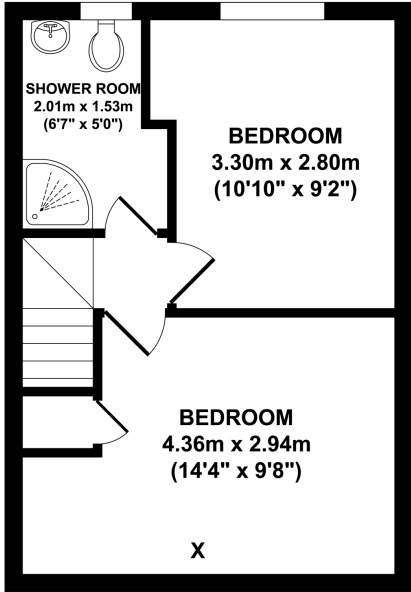

57 Bute Avenue

GROUND FLOOR

FIRST FLOOR

SECOND FLOOR

KEY :
X = SKY LIGHT

Whilst every attempt has been made to ensure the accuracy of the floor plan contained here, measurements of doors, windows, rooms and any other items are approximate and no responsibility is taken for any error, omission, or mis-statement. This plan is for illustrative purposes only and should be used as such by any prospective purchaser. The services systems and appliance shown have not been tested and no guarantee as to their operability or efficiency can be given.