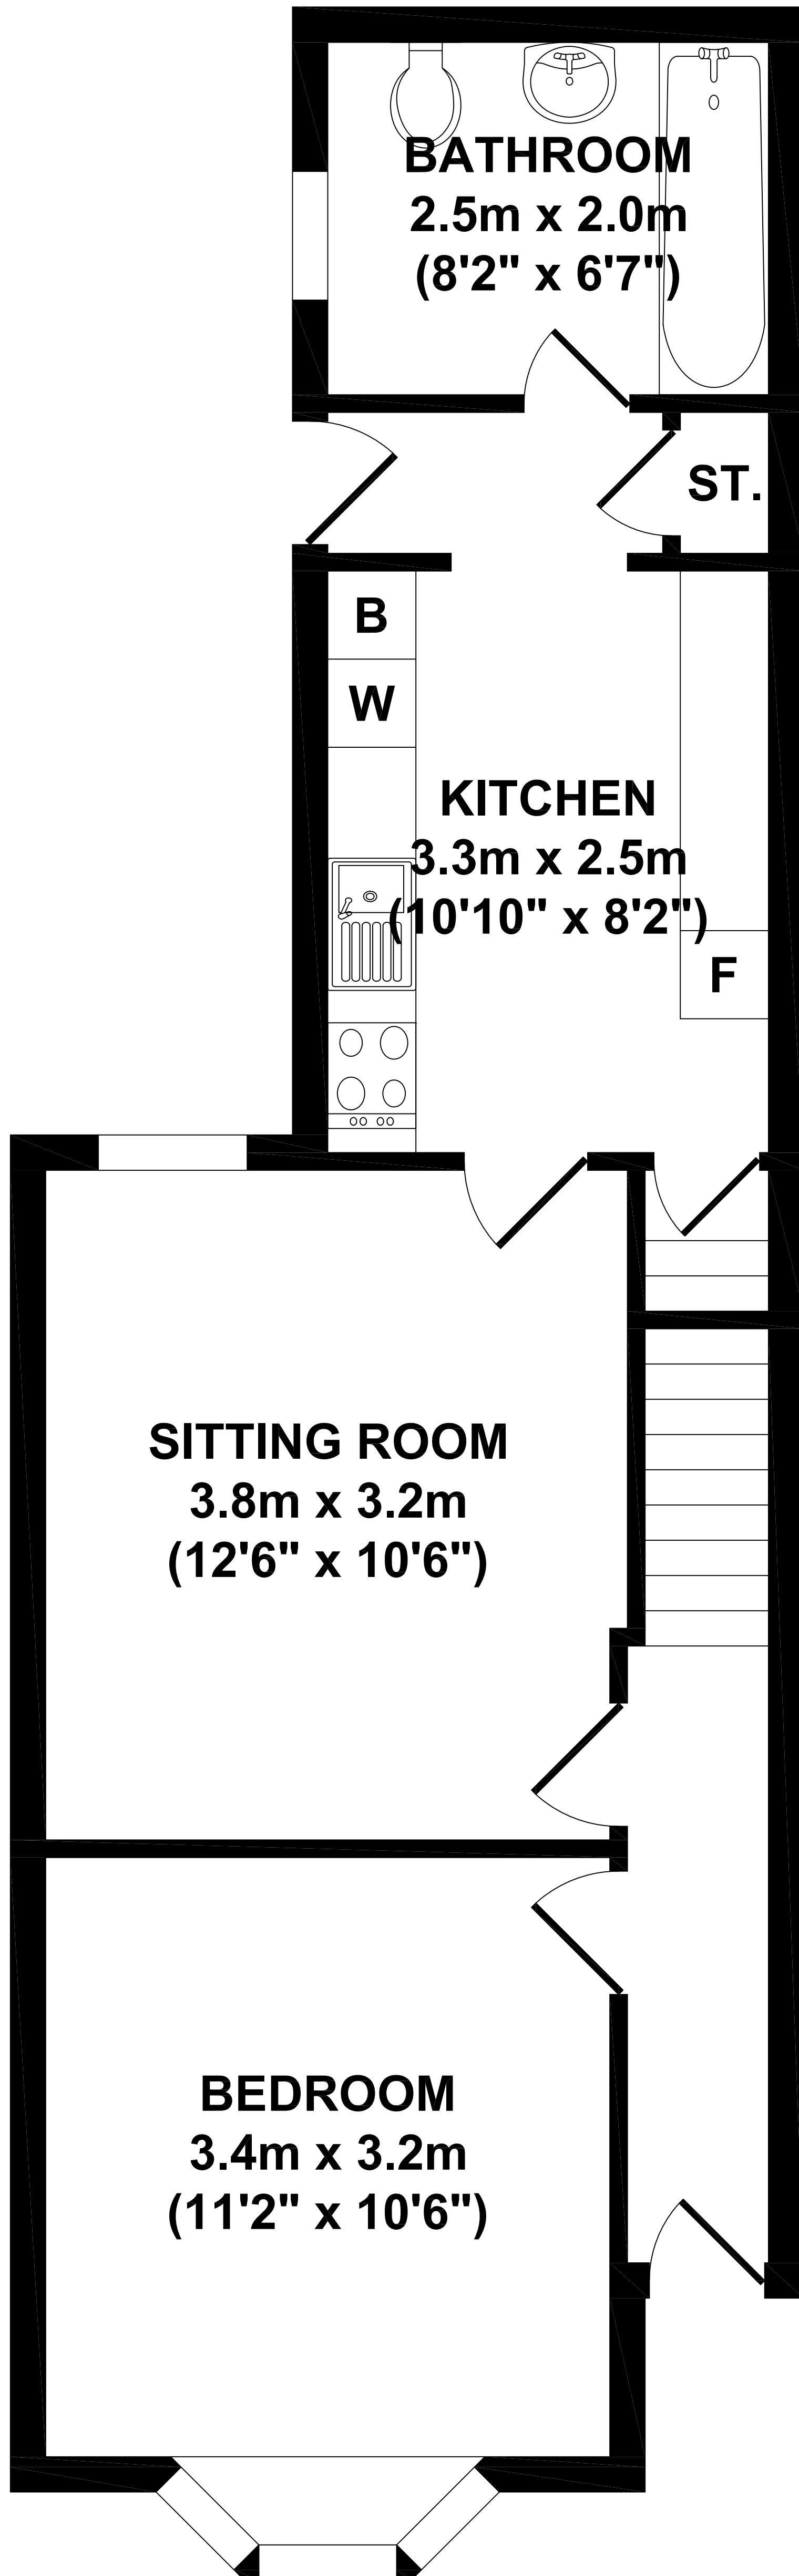

# 47 Bute Avenue

## KEY:

- F = FRIDGE/FREEZER
- W = WASHING MACHINE
- B = BOILER

GROUND FLOOR

FIRST FLOOR

Whilst every attempt has been made to ensure the accuracy of the floor plan contained here, measurements of doors, windows, rooms and any other items are approximate and no responsibility is taken for any error, omission, or mis-statement. This plan is for illustrative purposes only and should be used as such by any prospective purchaser. The services systems and appliance shown have not been tested and no guarantee as to their operability or efficiency can be given.