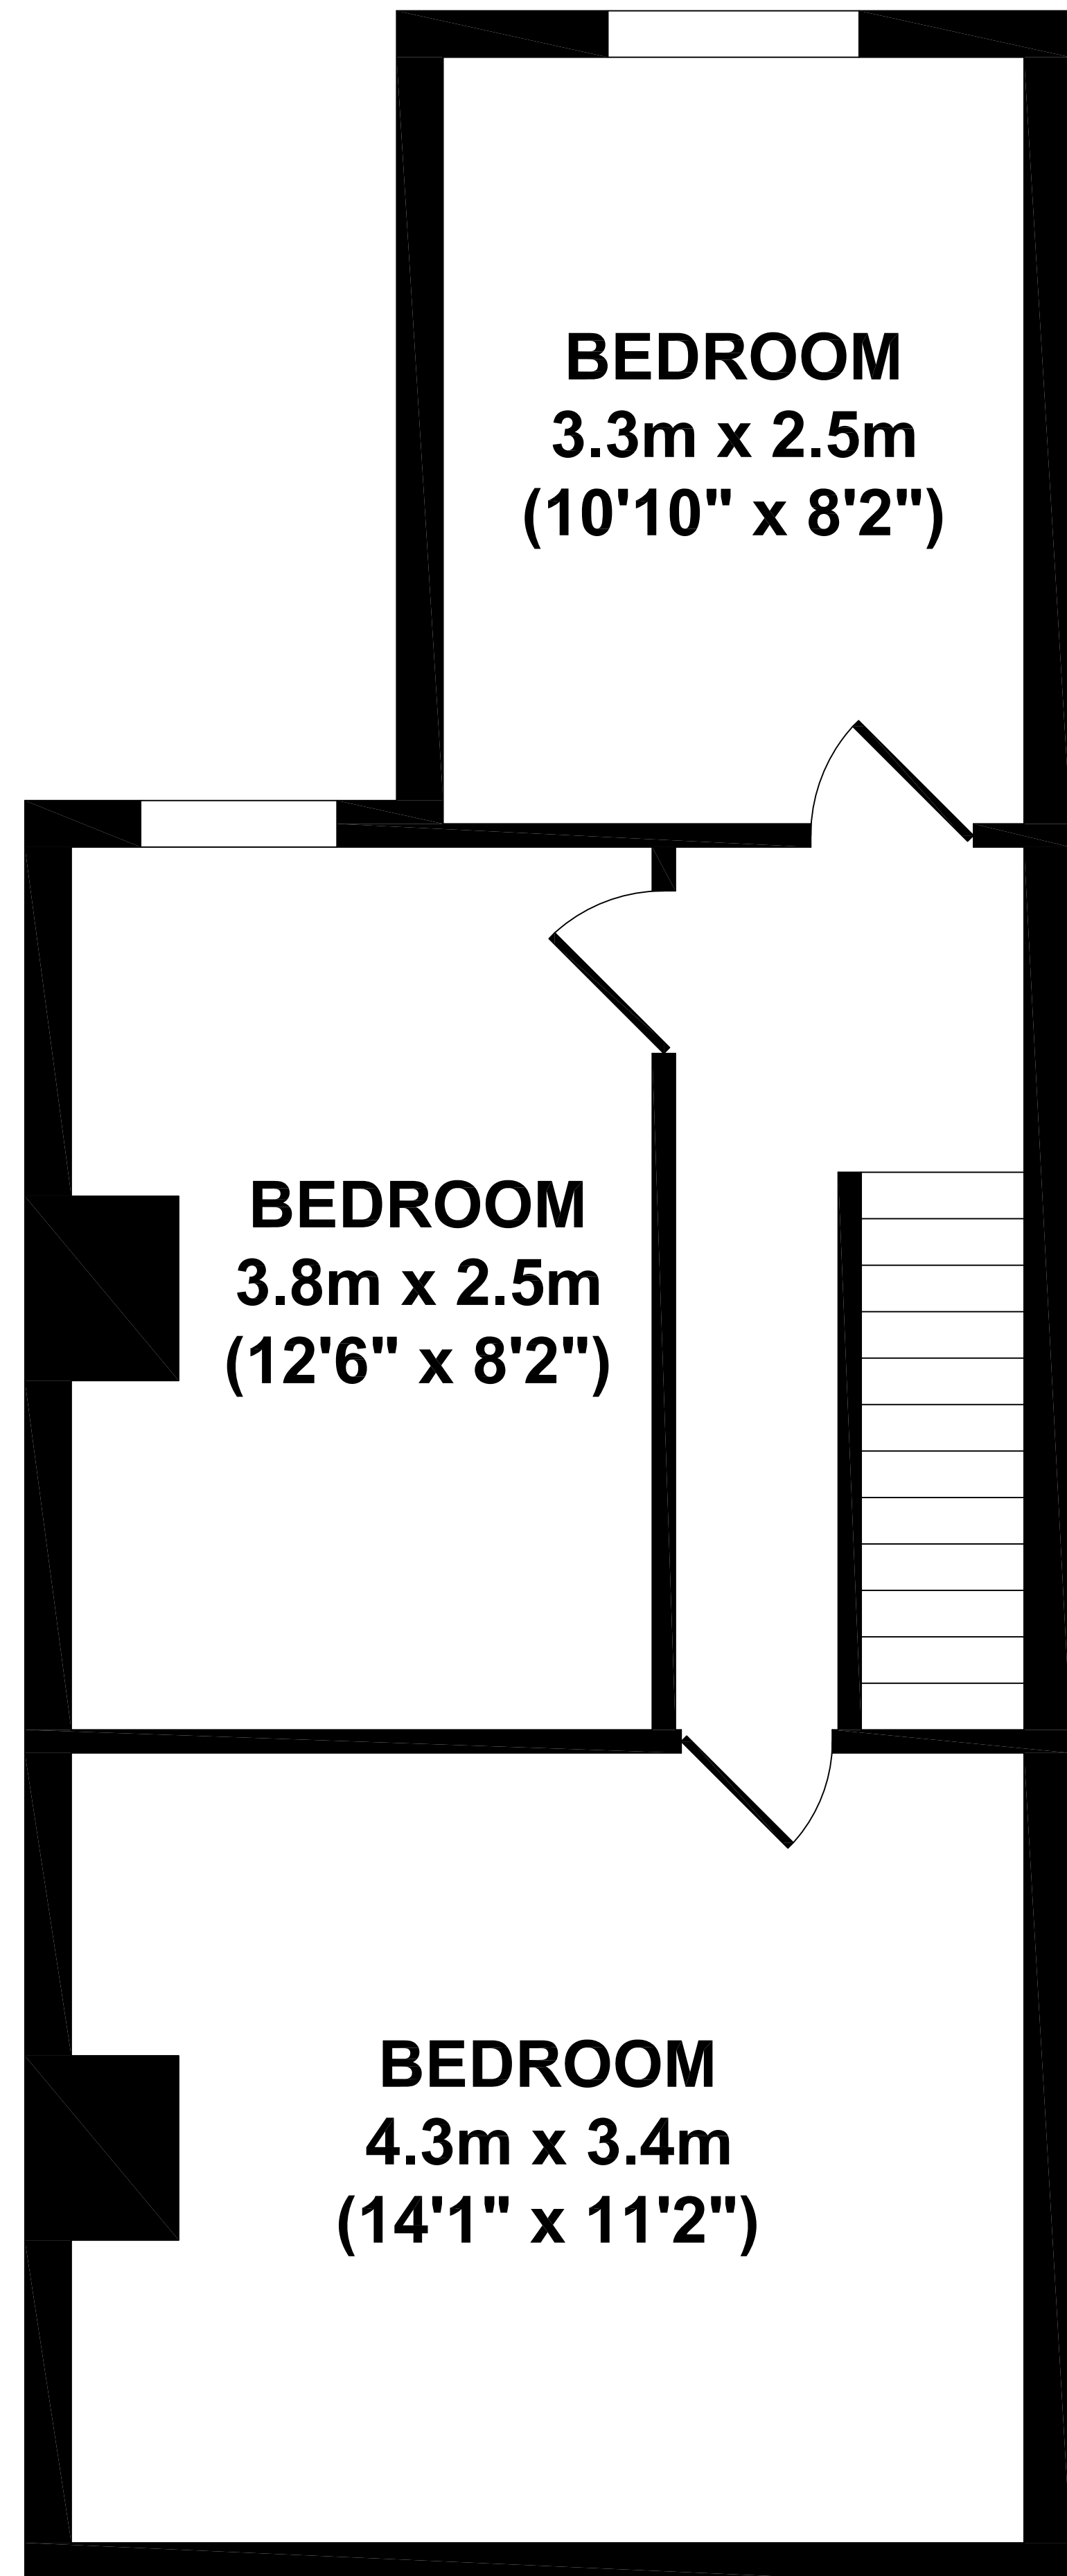

# 47 Bute Avenue

## KEY:

- F = FRIDGE/FREEZER
- W = WASHING MACHINE
- B = BOILER

GROUND FLOOR

FIRST FLOOR

Whilst every attempt has been made to ensure the accuracy of the floor plan contained here, measurements of doors, windows, rooms and any other items are approximate and no responsibility is taken for any error, omission, or mis-statement. This plan is for illustrative purposes only and should be used as such by any prospective purchaser. The services systems and appliance shown have not been tested and no guarantee as to their operability or efficiency can be given.