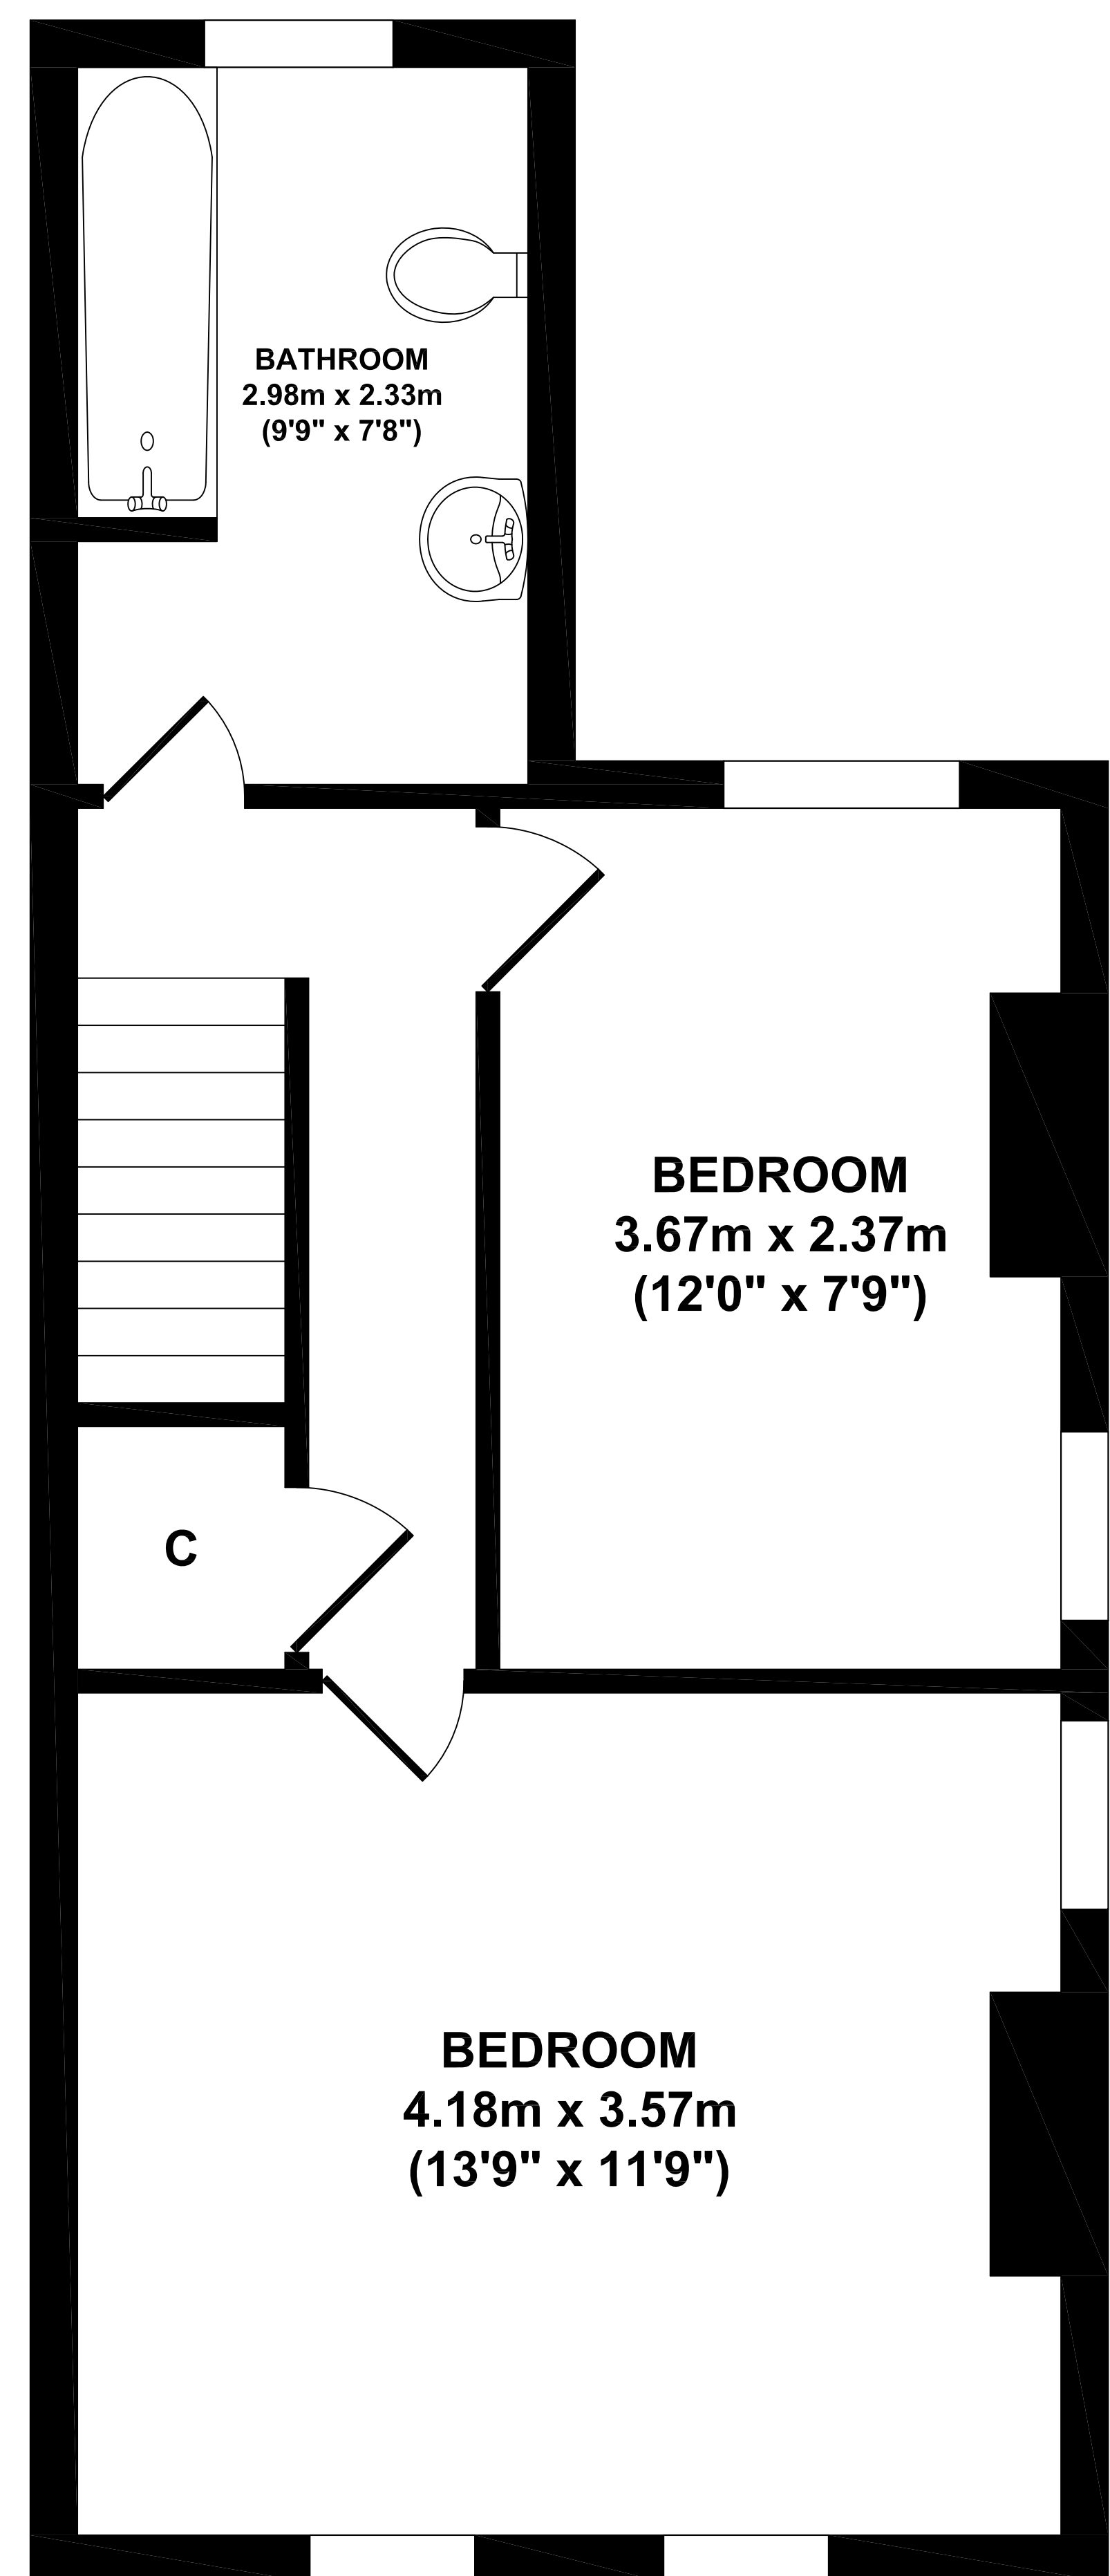

1 Fearon Street, Loughborough

KEY:

F = FRIDGE/FREEZER

W = WASHER

GROUND FLOOR

FIRST FLOOR

Whilst every attempt has been made to ensure the accuracy of the floor plan contained here, measurements of doors, windows, rooms and any other items are approximate and no responsibility is taken for any error, omission, or mis-statement. This plan is for illustrative purposes only and should be used as such by any prospective purchaser. The services systems and appliance shown have not been tested and no guarantee as to their operability or efficiency can be given.