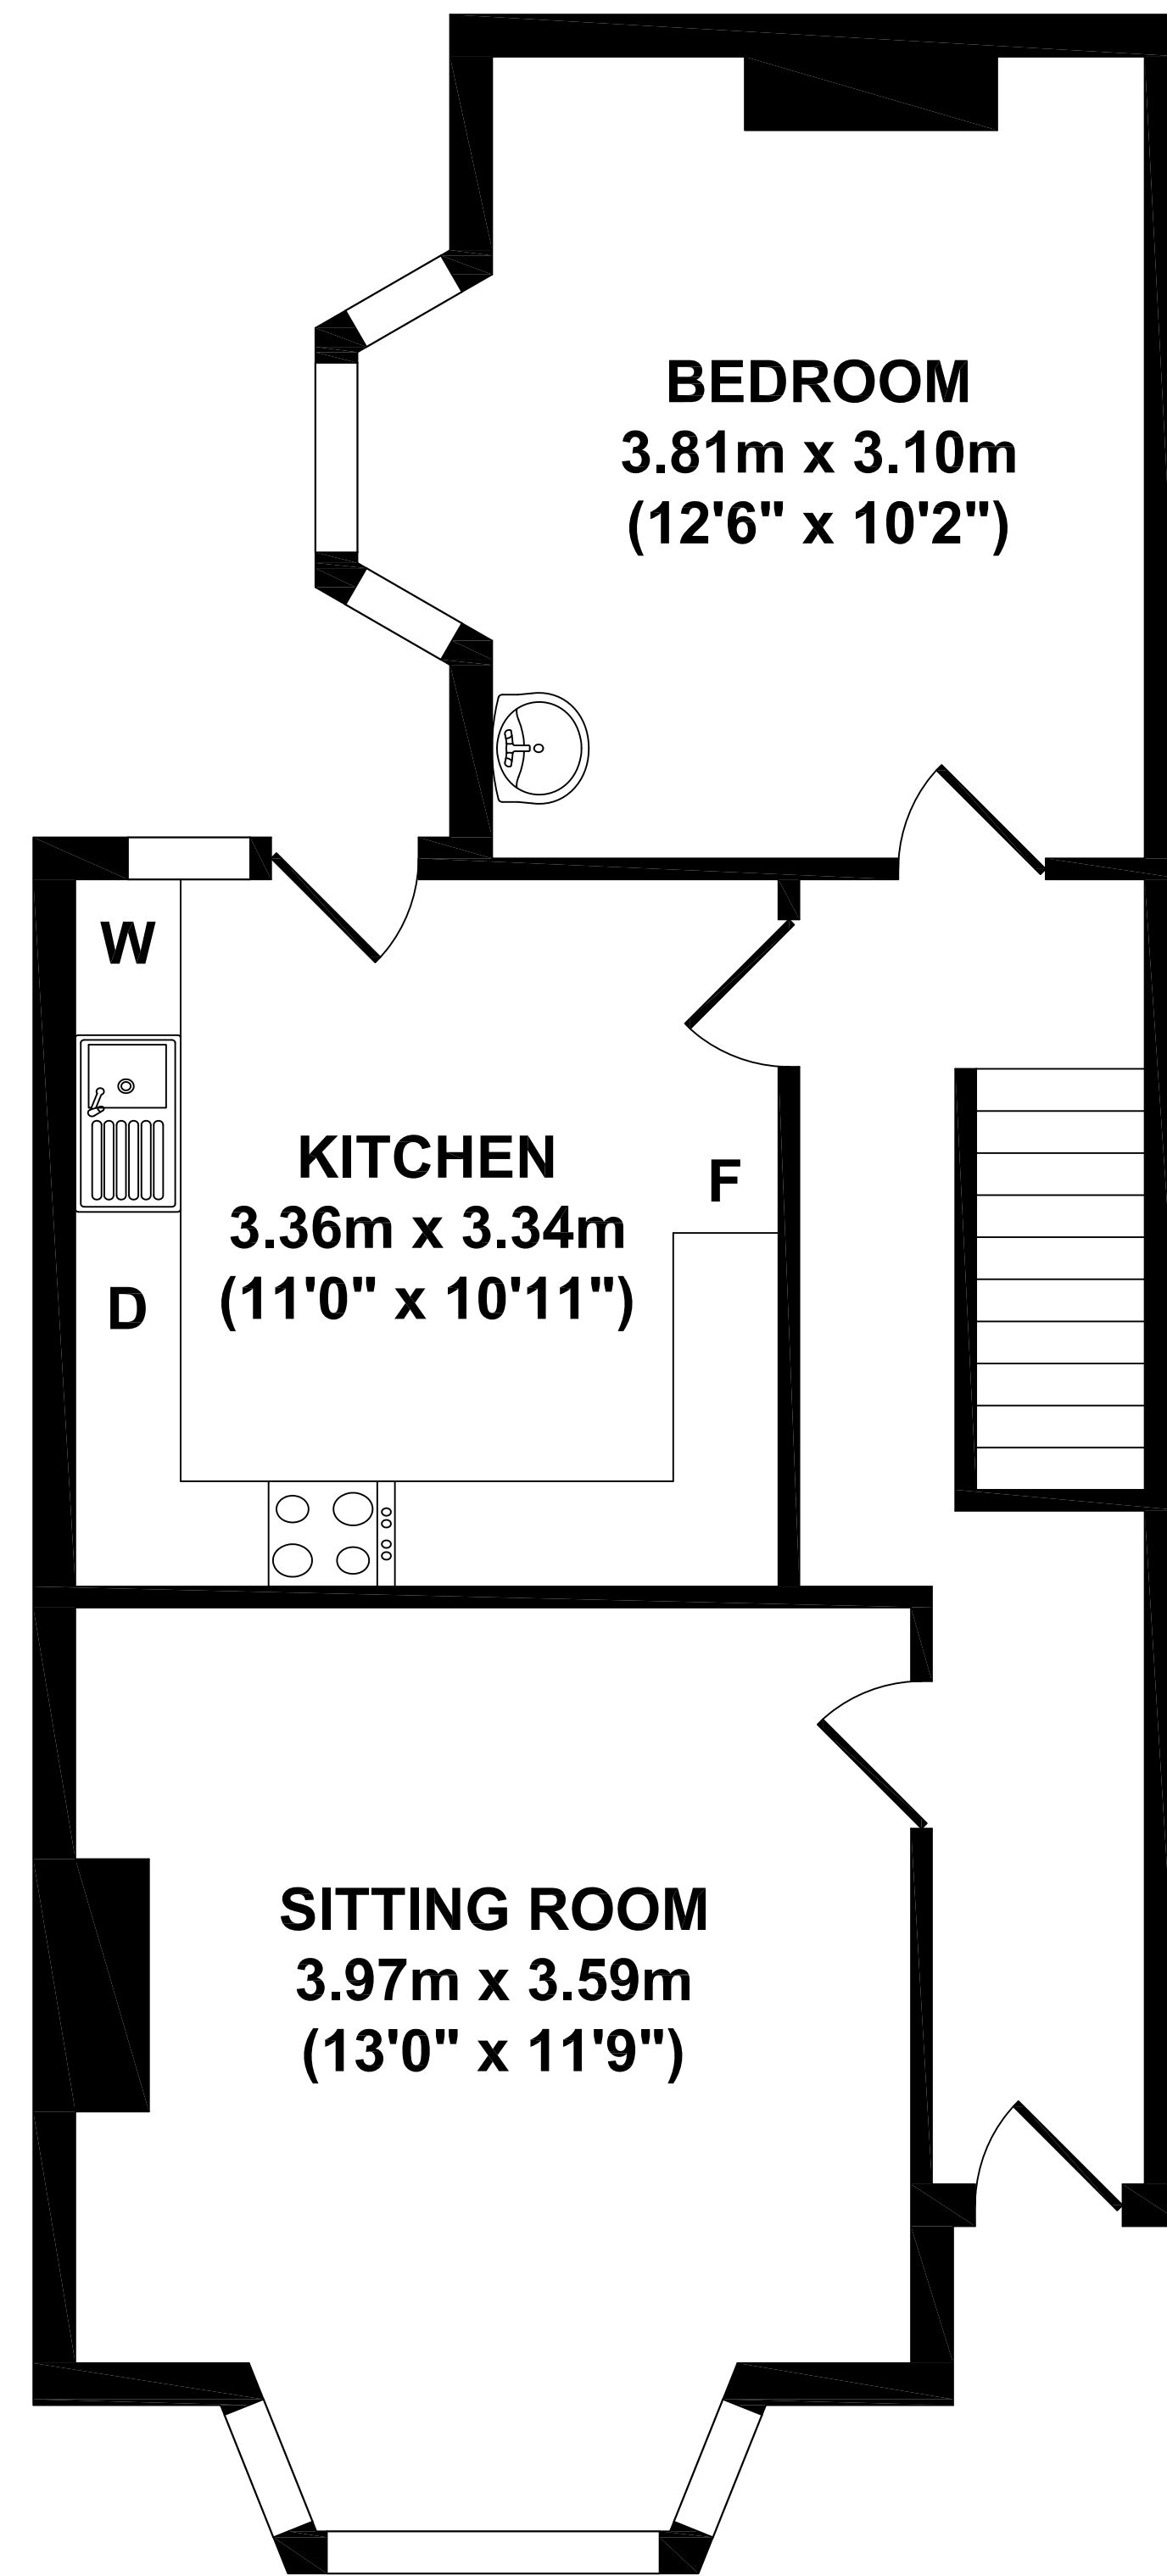

16 Rothesay Avenue

GROUND FLOOR

FIRST FLOOR

SECOND FLOOR

KEY:

- F = FRIDGE/FREEZER
- W = WASHING MACHINE
- D = DISH WASHER

Whilst every attempt has been made to ensure the accuracy of the floor plan contained here, measurements of doors, windows, rooms and any other items are approximate and no responsibility is taken for any error, omission, or mis-statement. This plan is for illustrative purposes only and should be used as such by any prospective purchaser. The services systems and appliance shown have not been tested and no guarantee as to their operability or efficiency can be given.