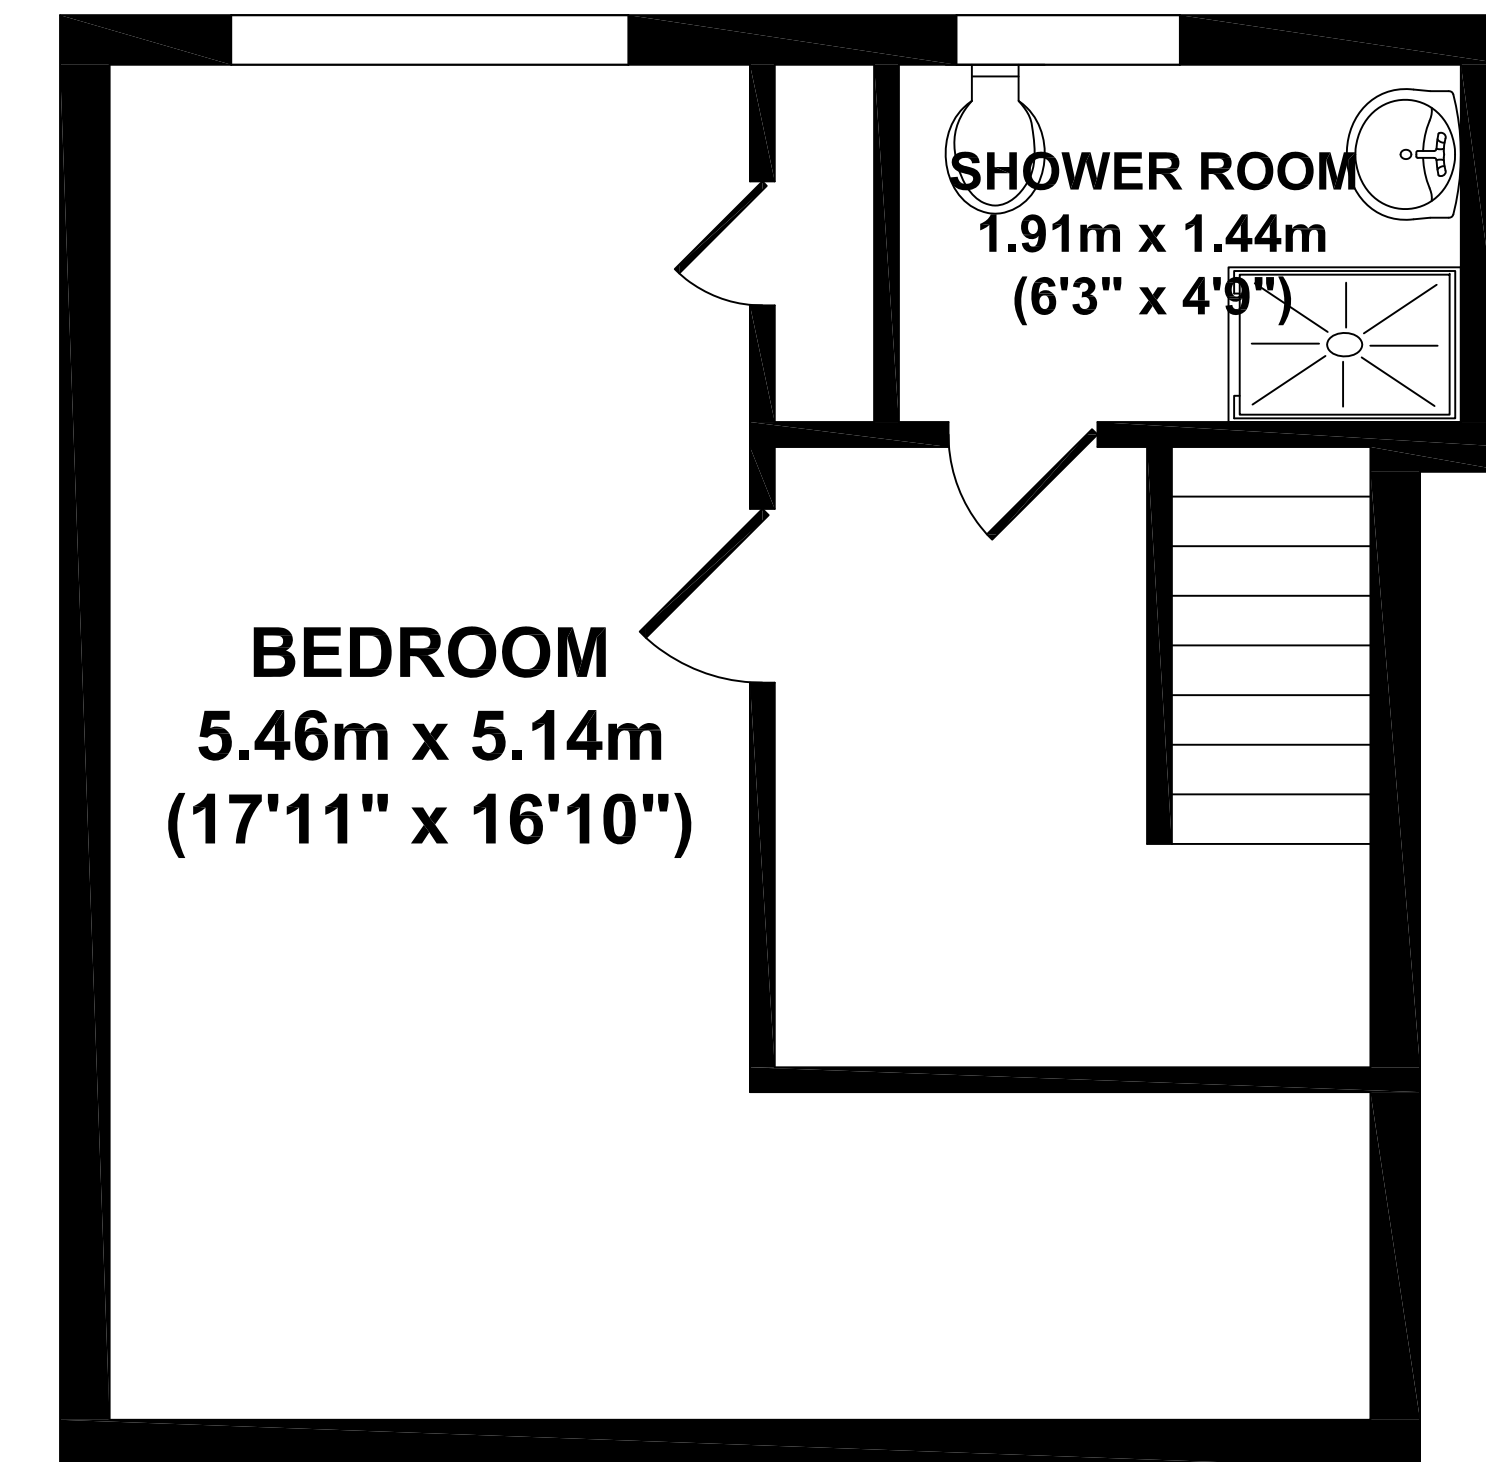

16 Rothesay Avenue

GROUND FLOOR

FIRST FLOOR

SECOND FLOOR

KEY:

- F = FRIDGE/FREEZER
- W = WASHING MACHINE
- D = DISH WASHER

Whilst every attempt has been made to ensure the accuracy of the floor plan contained here, measurements of doors, windows, rooms and any other items are approximate and no responsibility is taken for any error, omission, or mis-statement. This plan is for illustrative purposes only and should be used as such by any prospective purchaser. The services systems and appliance shown have not been tested and no guarantee as to their operability or efficiency can be given.