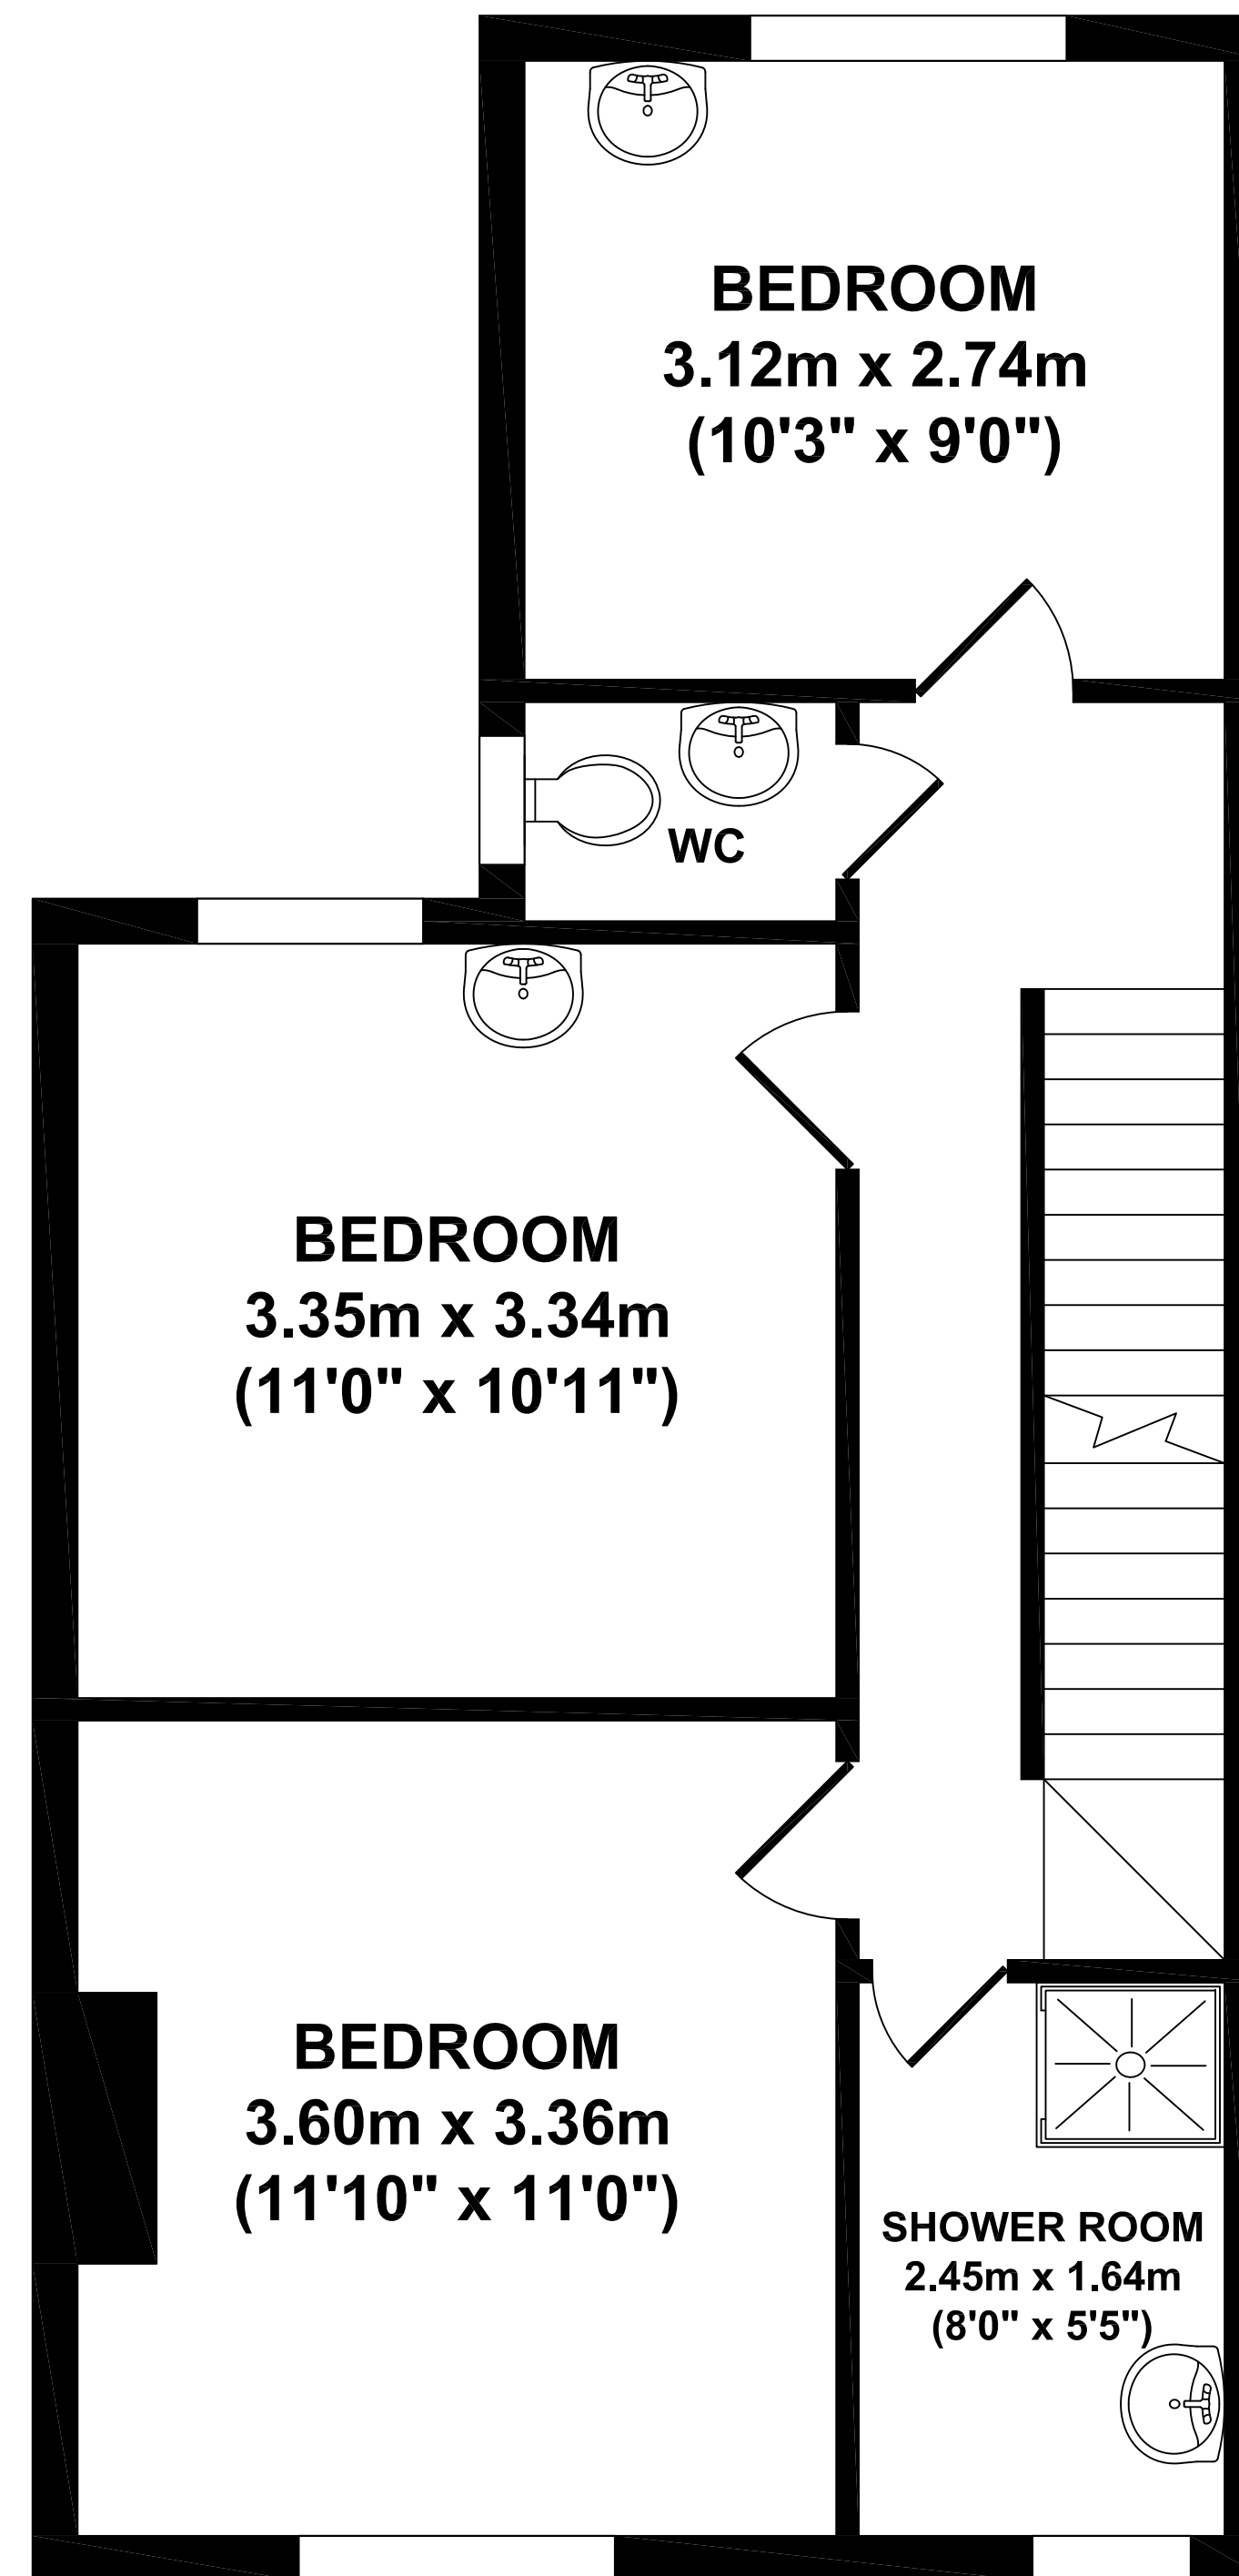

16 Rothesay Avenue

GROUND FLOOR

FIRST FLOOR

SECOND FLOOR

KEY:

- F = FRIDGE/FREEZER
- W = WASHING MACHINE
- D = DISH WASHER

Whilst every attempt has been made to ensure the accuracy of the floor plan contained here, measurements of doors, windows, rooms and any other items are approximate and no responsibility is taken for any error, omission, or mis-statement. This plan is for illustrative purposes only and should be used as such by any prospective purchaser. The services systems and appliance shown have not been tested and no guarantee as to their operability or efficiency can be given.