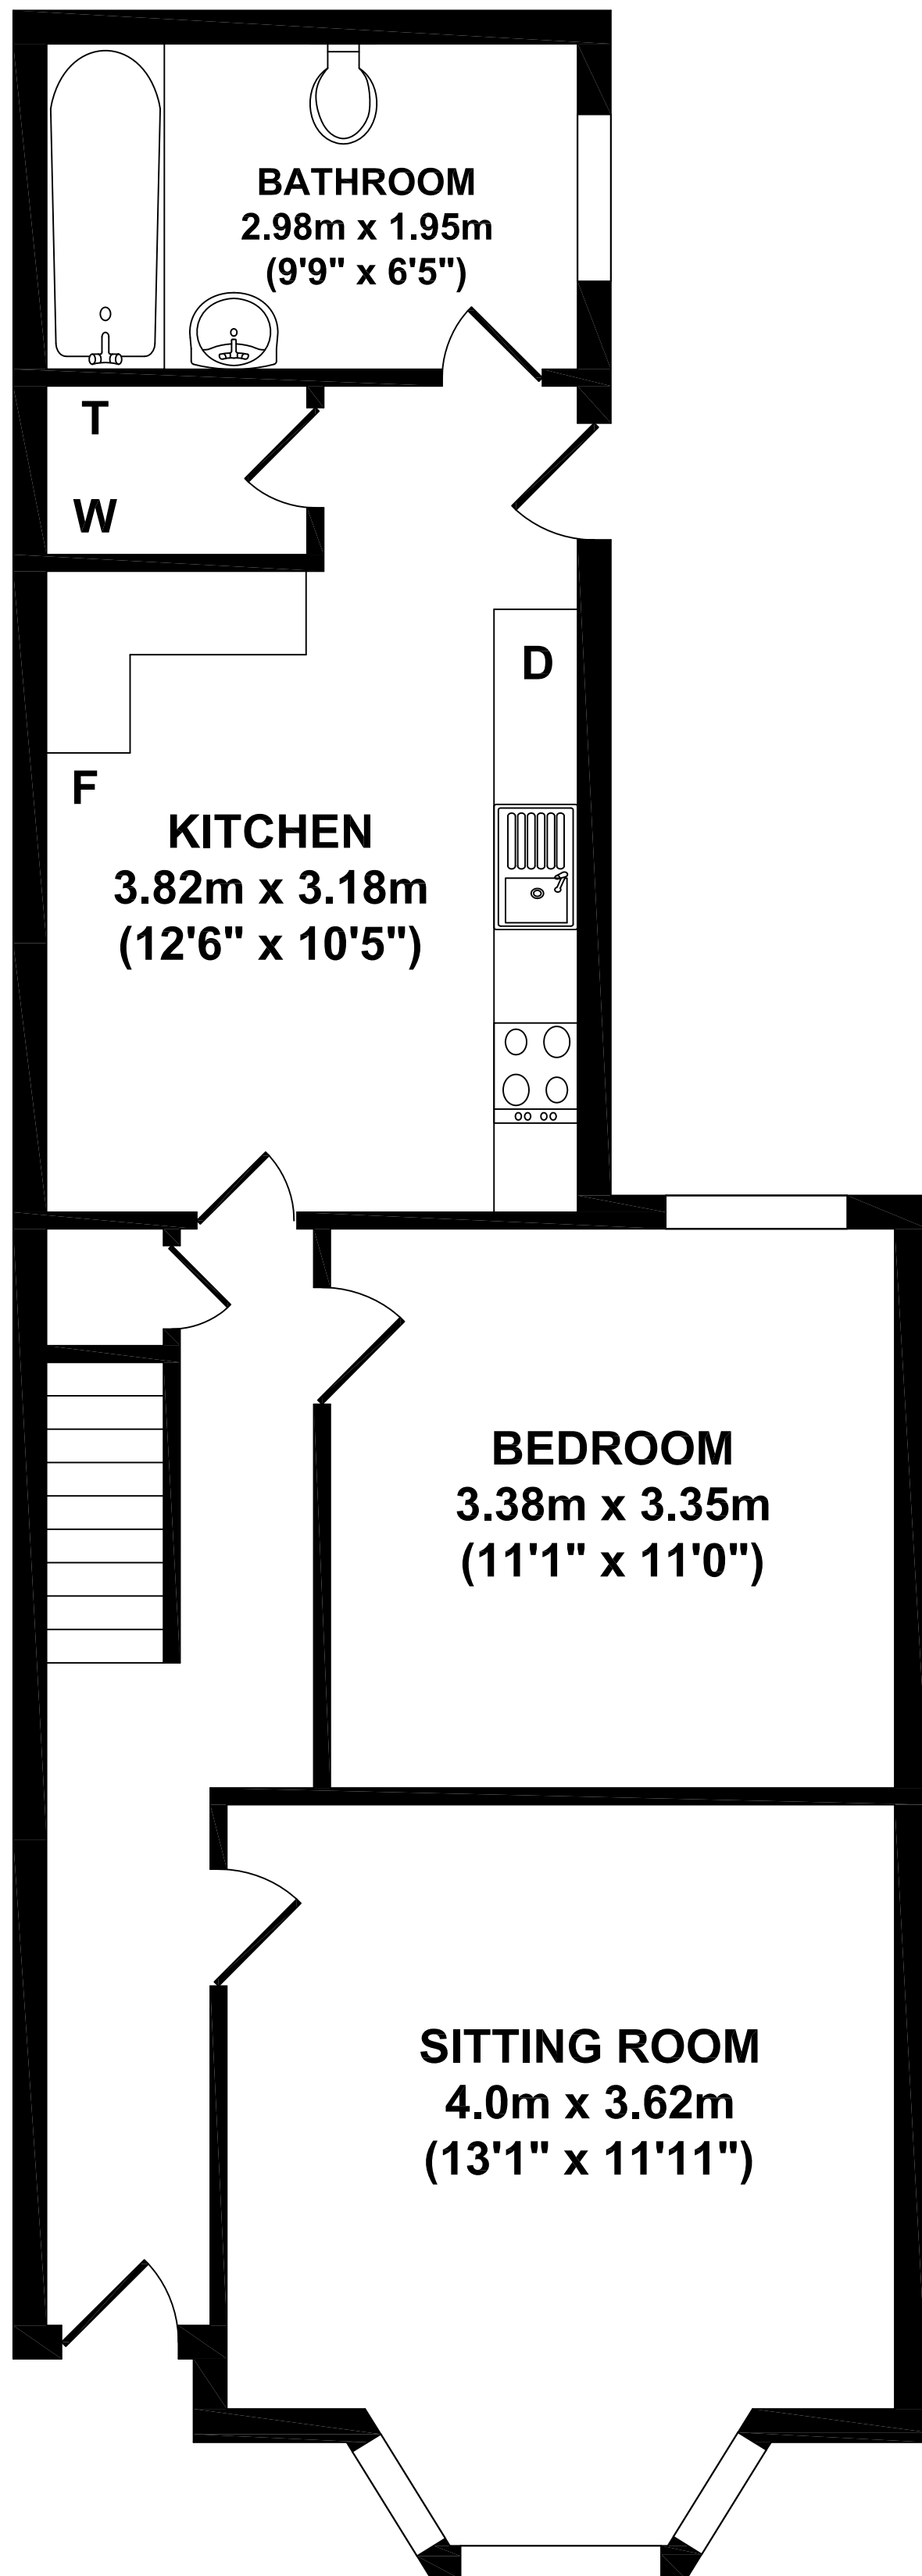

18 Rothesay Avenue

GROUND FLOOR

FIRST FLOOR

SECOND FLOOR

KEY:

- F = FRIDGE/FREEZER
- X = SKYLIGHT
- D = DISH WASHER
- T = TUMBLE DRYER
- W = WASHER

Whilst every attempt has been made to ensure the accuracy of the floor plan contained here, measurements of doors, windows, rooms and any other items are approximate and no responsibility is taken for any error, omission, or mis-statement. This plan is for illustrative purposes only and should be used as such by any prospective purchaser. The services systems and appliance shown have not been tested and no guarantee as to their operability or efficiency can be given.