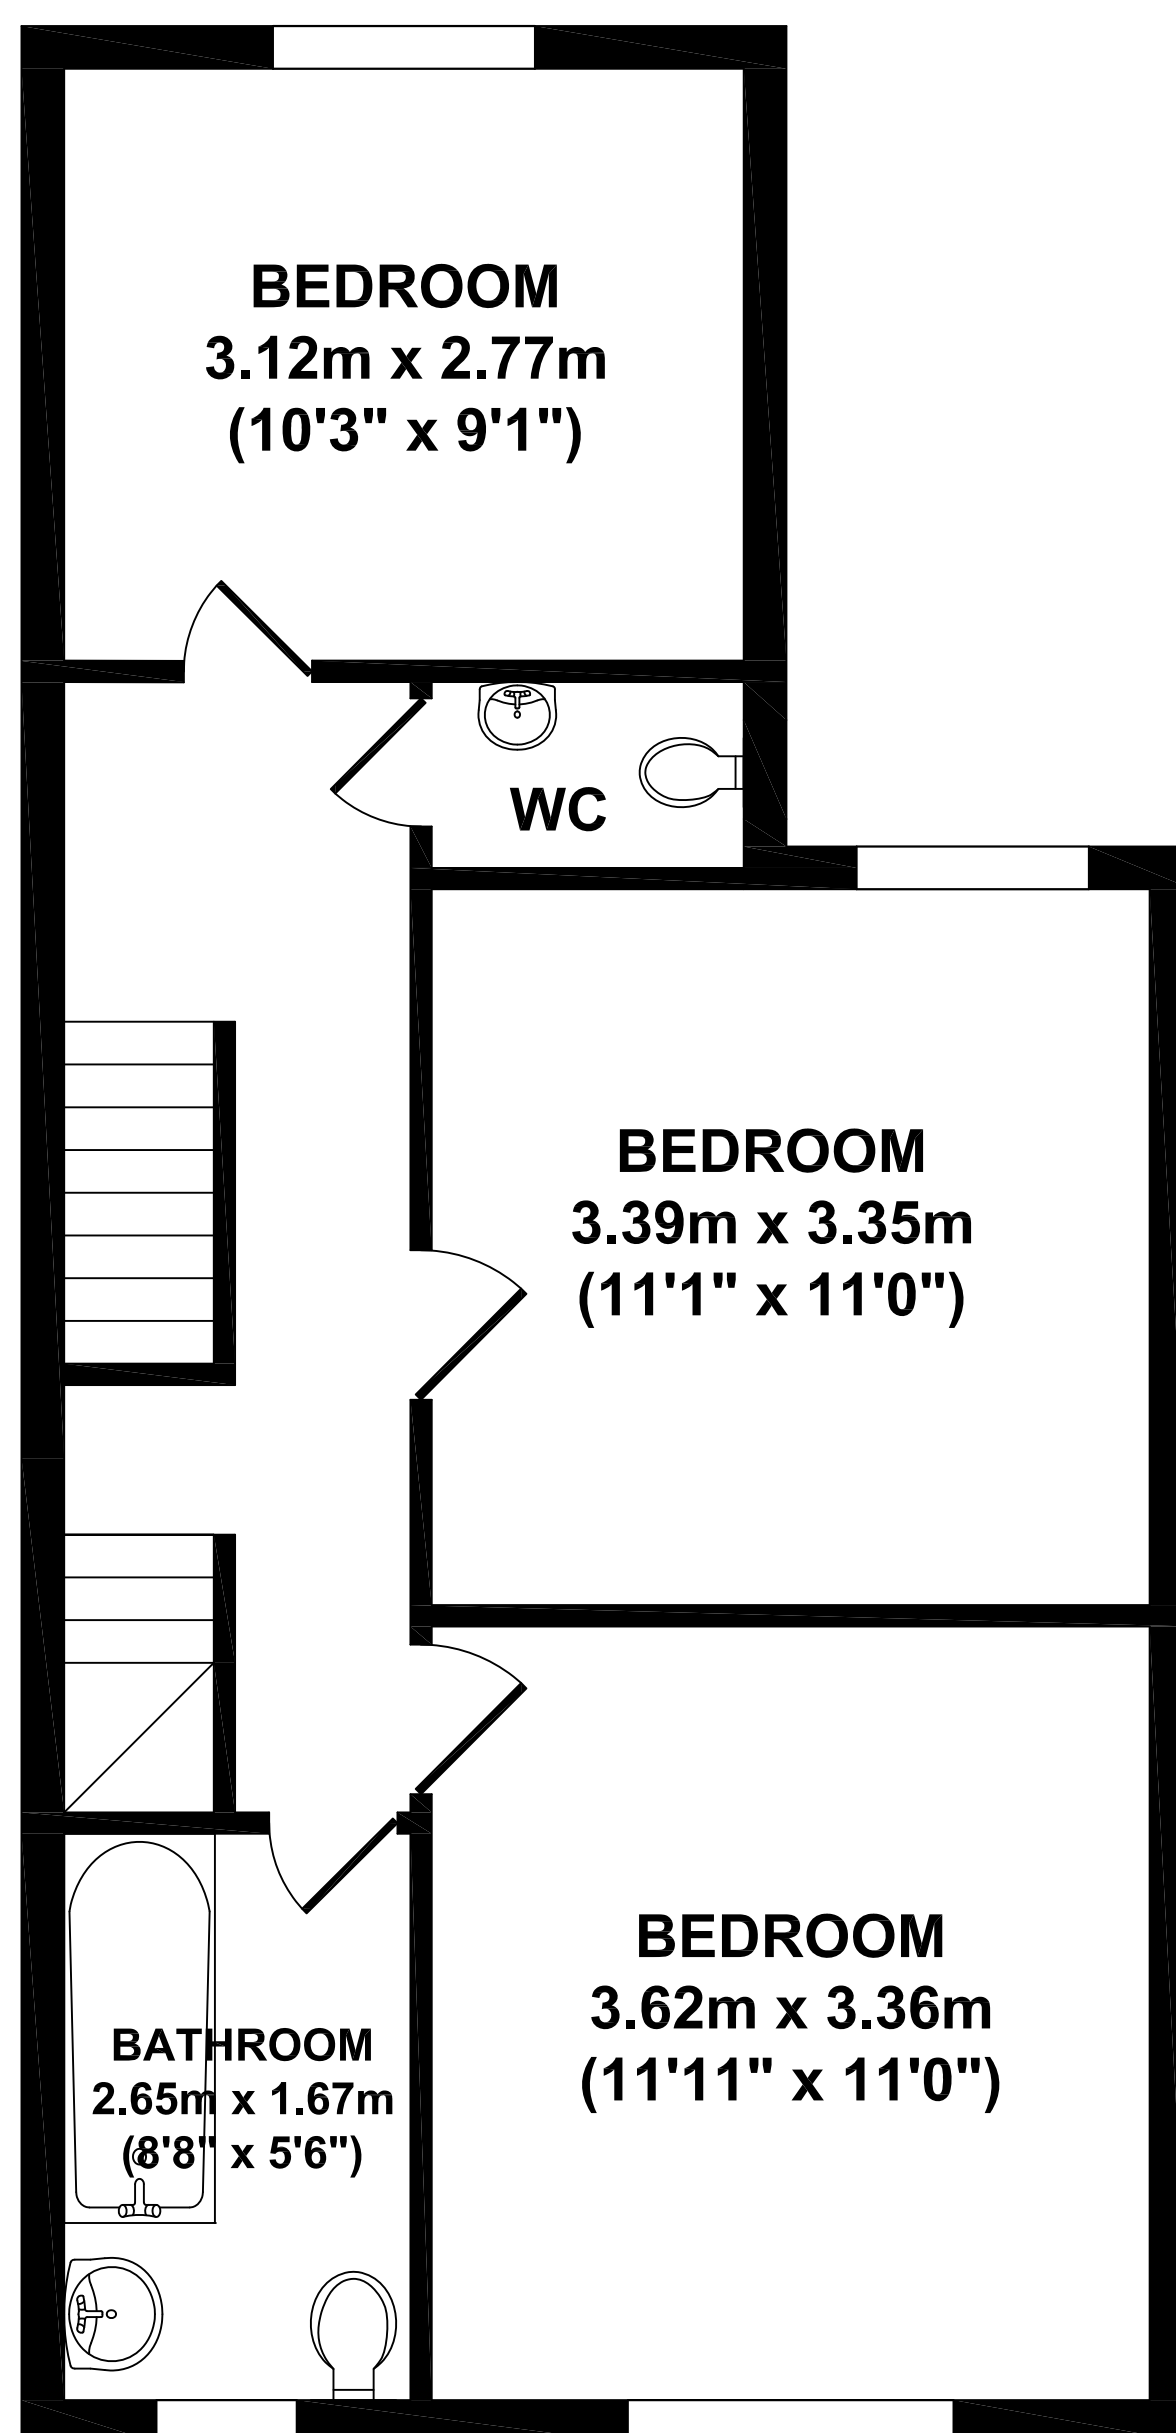

18 Rothesay Avenue

GROUND FLOOR

FIRST FLOOR

SECOND FLOOR

KEY:

- F = FRIDGE/FREEZER
- X = SKYLIGHT
- D = DISH WASHER
- T = TUMBLE DRYER
- W = WASHER

Whilst every attempt has been made to ensure the accuracy of the floor plan contained here, measurements of doors, windows, rooms and any other items are approximate and no responsibility is taken for any error, omission, or mis-statement. This plan is for illustrative purposes only and should be used as such by any prospective purchaser. The services systems and appliance shown have not been tested and no guarantee as to their operability or efficiency can be given.