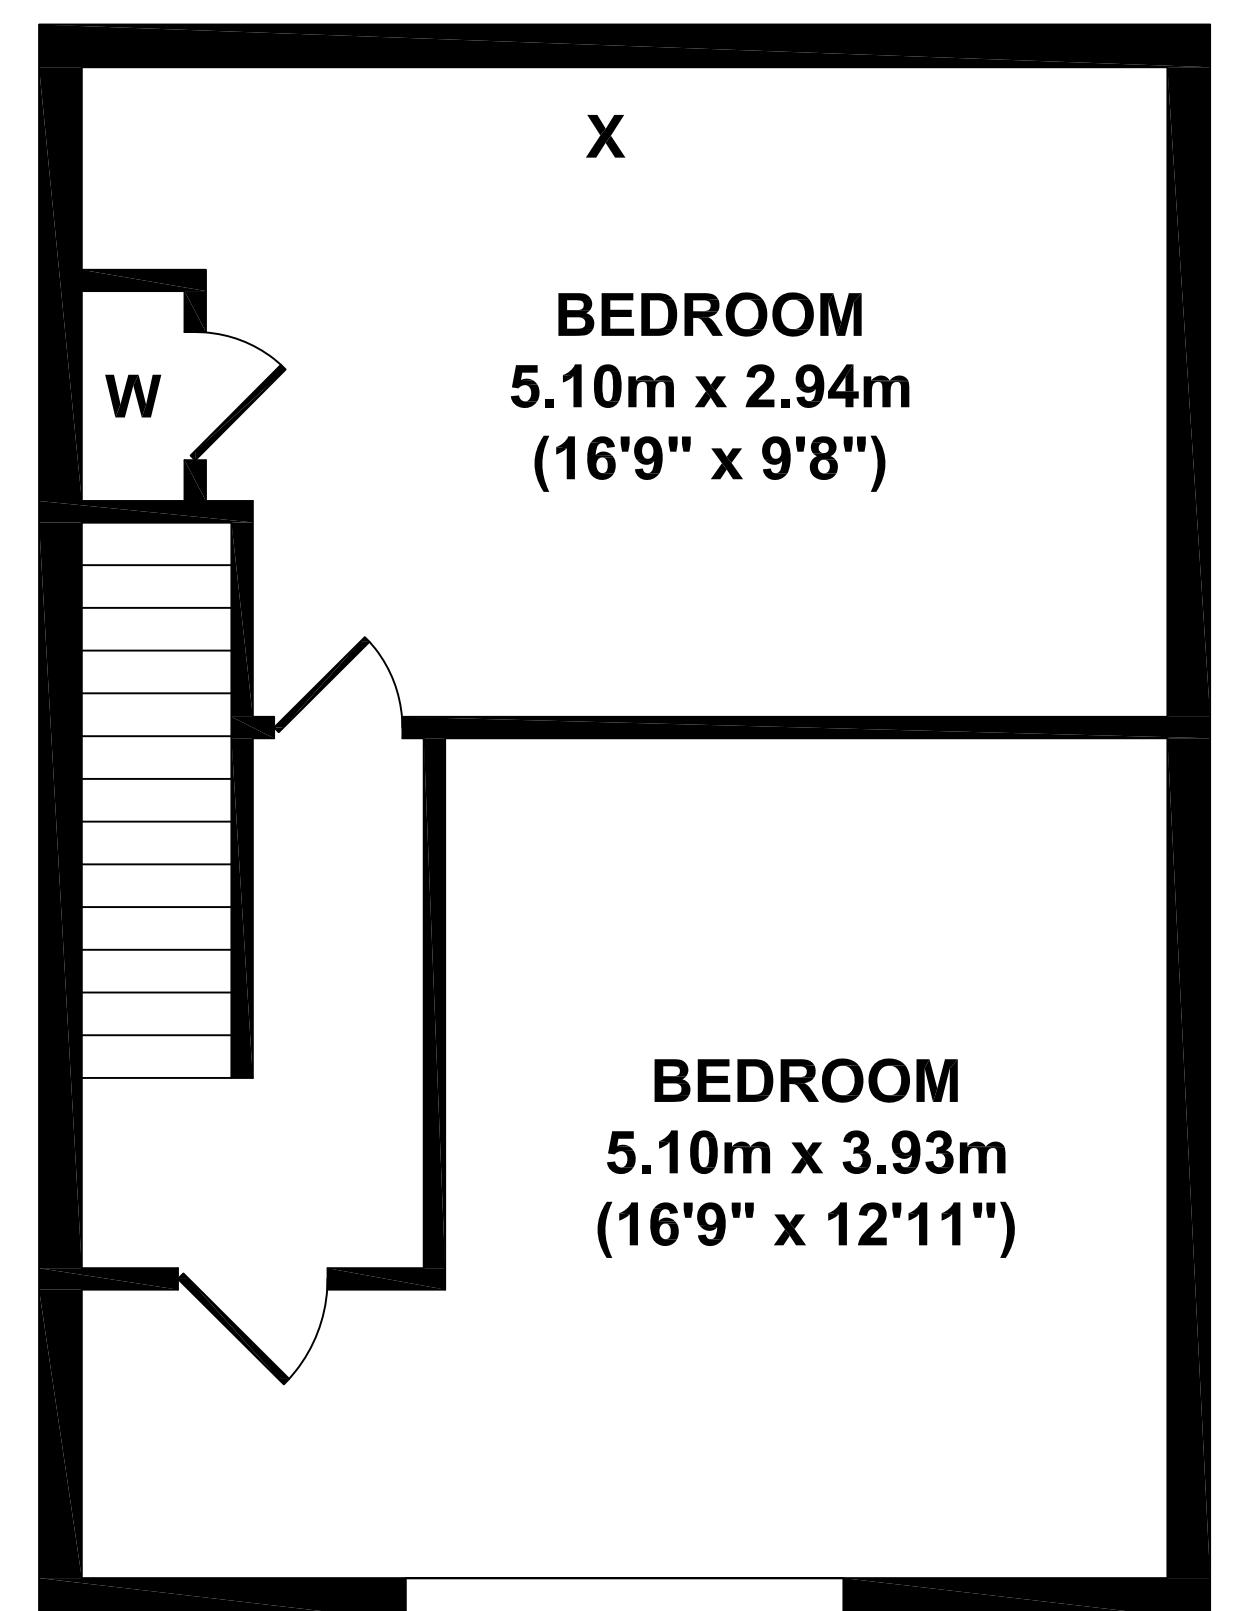

18 Rothesay Avenue

GROUND FLOOR

FIRST FLOOR

SECOND FLOOR

KEY:

- F = FRIDGE/FREEZER
- X = SKYLIGHT
- D = DISH WASHER
- T = TUMBLE DRYER
- W = WASHER

Whilst every attempt has been made to ensure the accuracy of the floor plan contained here, measurements of doors, windows, rooms and any other items are approximate and no responsibility is taken for any error, omission, or mis-statement. This plan is for illustrative purposes only and should be used as such by any prospective purchaser. The services systems and appliance shown have not been tested and no guarantee as to their operability or efficiency can be given.