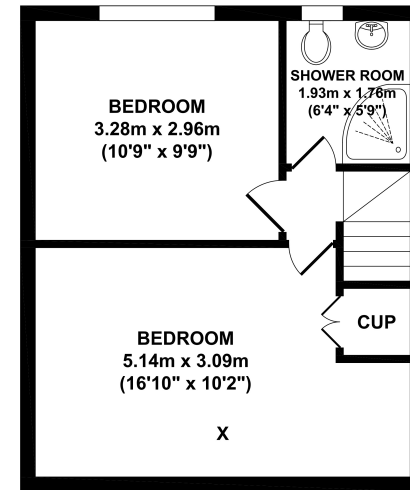

19 Rothesay Avenue

GROUND FLOOR

FIRST FLOOR

SECOND FLOOR

KEY :
B = BOILER
X = SKYLIGHT

Whilst every attempt has been made to ensure the accuracy of the floor plan contained here, measurements of doors, windows, rooms and any other items are approximate and no responsibility is taken for any error, omission, or mis-statement. This plan is for illustrative purposes only and should be used as such by any prospective purchaser. The services systems and appliance shown have not been tested and no guarantee as to their operability or efficiency can be given.