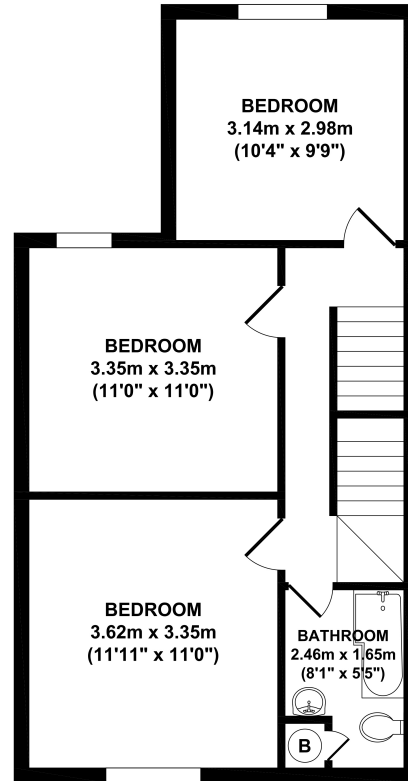

19 Rothesay Avenue

GROUND FLOOR

FIRST FLOOR

SECOND FLOOR

KEY :
B = BOILER
X = SKYLIGHT

Whilst every attempt has been made to ensure the accuracy of the floor plan contained here, measurements of doors, windows, rooms and any other items are approximate and no responsibility is taken for any error, omission, or mis-statement. This plan is for illustrative purposes only and should be used as such by any prospective purchaser. The services systems and appliance shown have not been tested and no guarantee as to their operability or efficiency can be given.