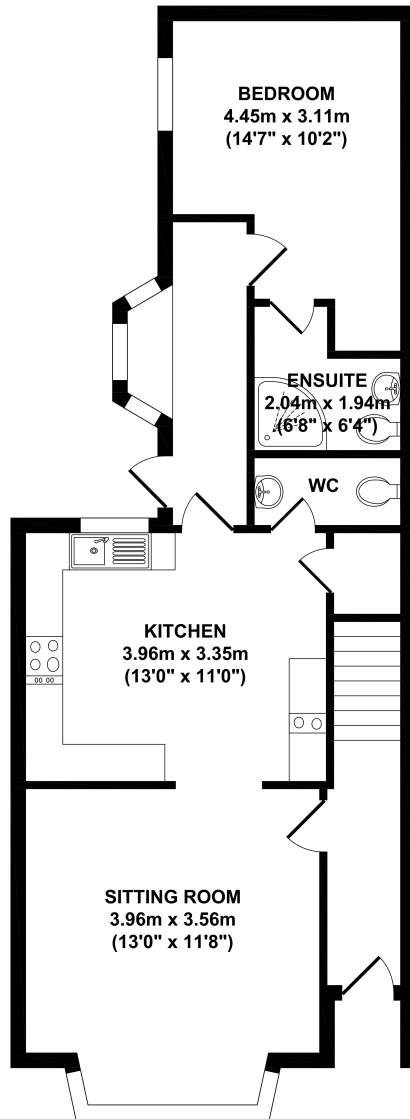

19 Rothesay Avenue

GROUND FLOOR

FIRST FLOOR

SECOND FLOOR

KEY :
B = BOILER
X = SKYLIGHT

Whilst every attempt has been made to ensure the accuracy of the floor plan contained here, measurements of doors, windows, rooms and any other items are approximate and no responsibility is taken for any error, omission, or mis-statement. This plan is for illustrative purposes only and should be used as such by any prospective purchaser. The services systems and appliance shown have not been tested and no guarantee as to their operability or efficiency can be given.