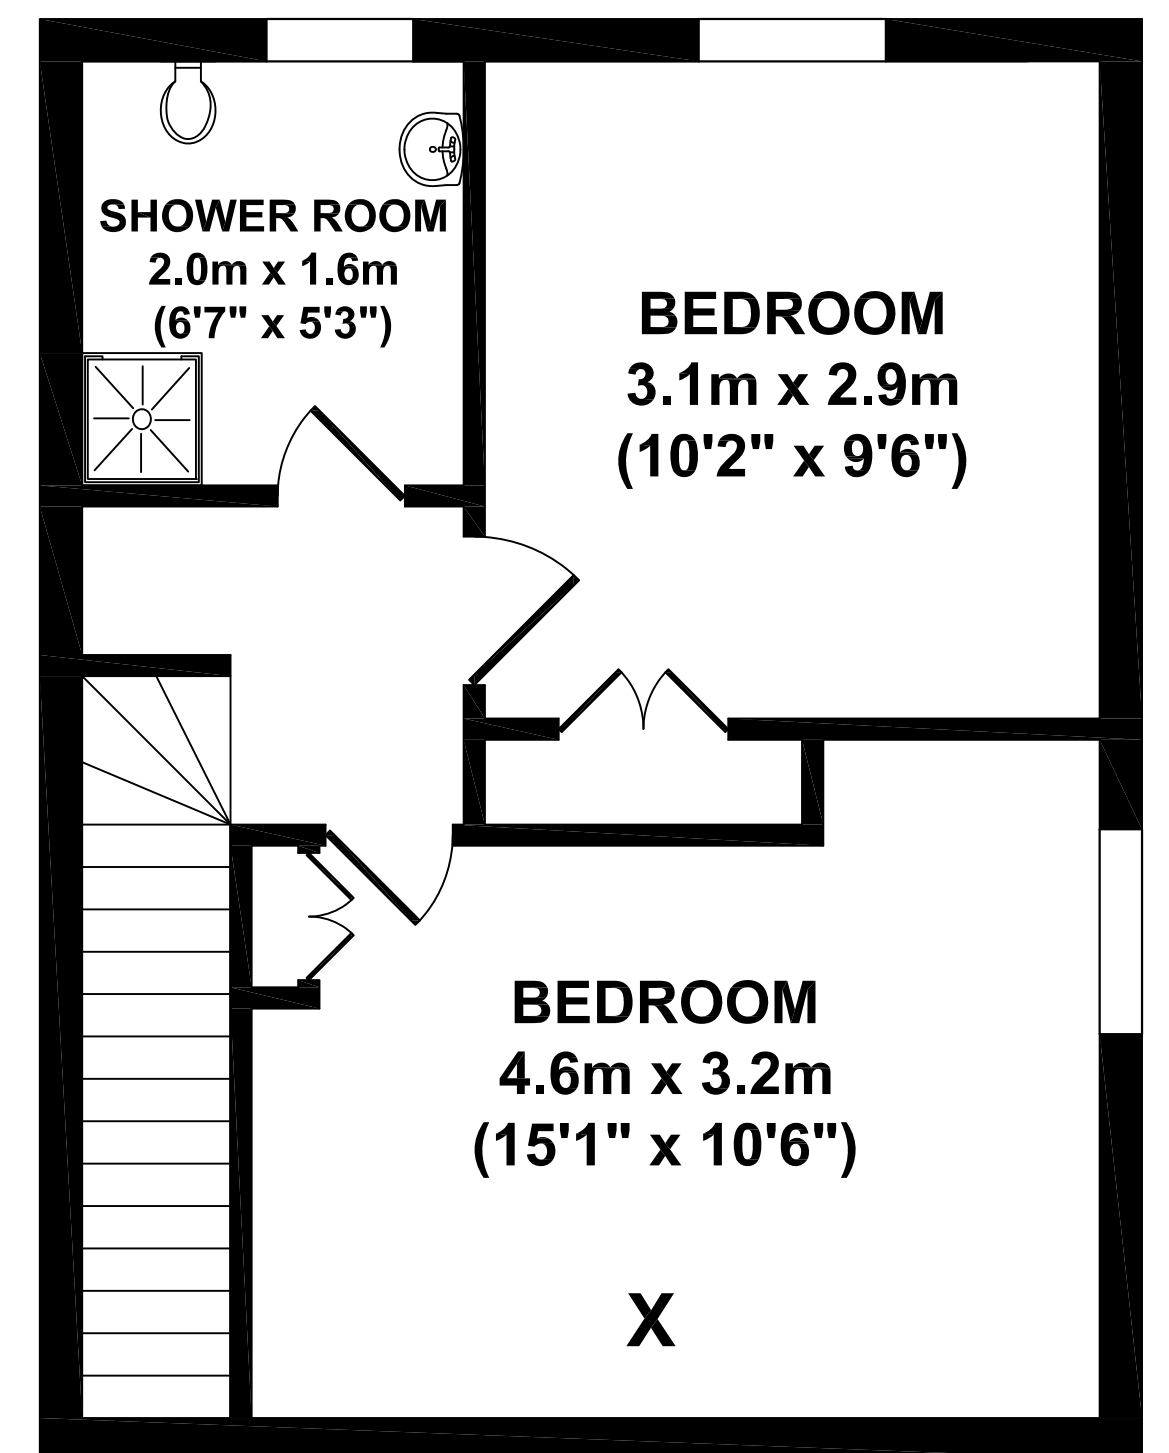

27 Teversal Avenue, Nottingham

GROUND FLOOR

FIRST FLOOR

SECOND FLOOR

KEY:

- F = FRIDGE/FREEZER
- W = WASHING MACHINE
- X = SKYLIGHT
- D = DISH WASHER

Whilst every attempt has been made to ensure the accuracy of the floor plan contained here, measurements of doors, windows, rooms and any other items are approximate and no responsibility is taken for any error, omission, or mis-statement. This plan is for illustrative purposes only and should be used as such by any prospective purchaser. The services systems and appliance shown have not been tested and no guarantee as to their operability or efficiency can be given.