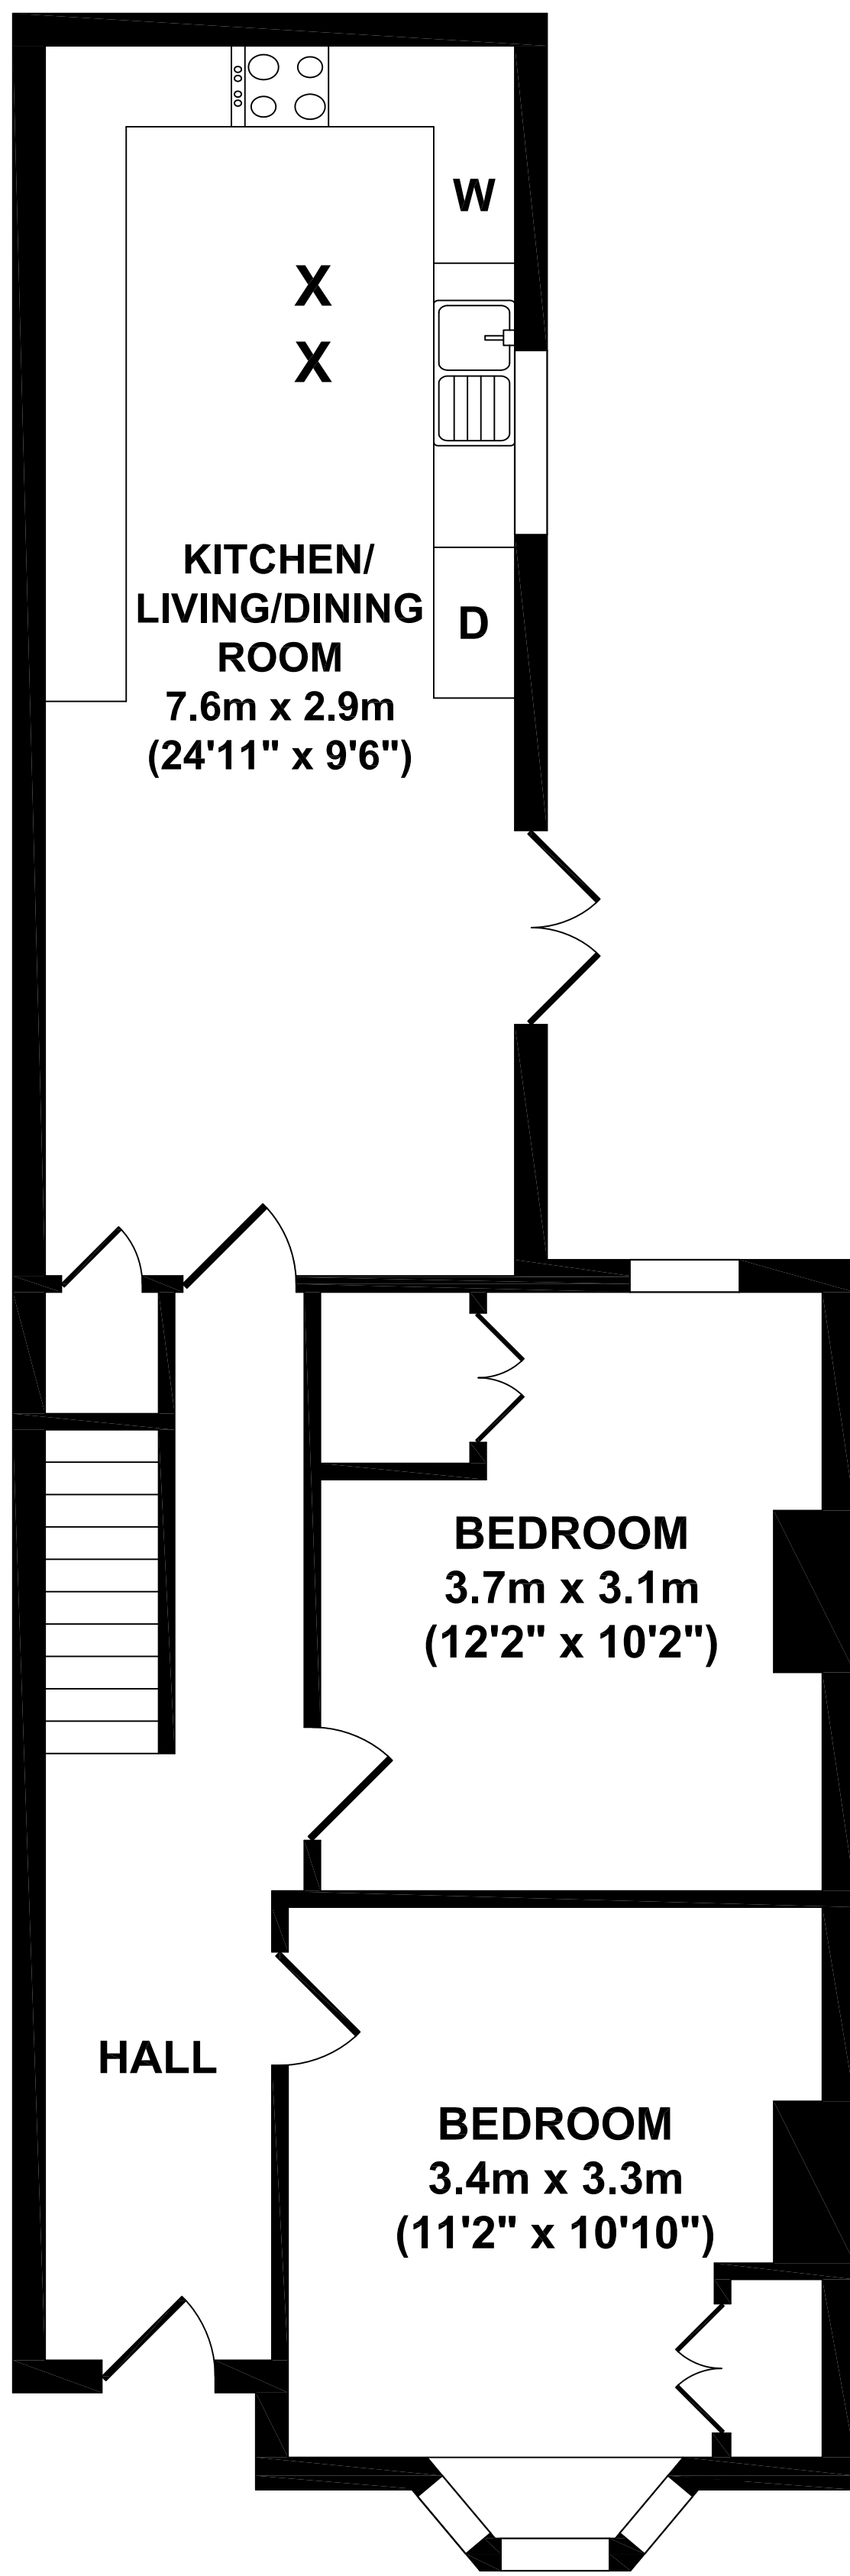

27 Teversal Avenue, Nottingham

GROUND FLOOR

FIRST FLOOR

SECOND FLOOR

KEY:

- F = FRIDGE/FREEZER
- W = WASHING MACHINE
- X = SKYLIGHT
- D = DISH WASHER

Whilst every attempt has been made to ensure the accuracy of the floor plan contained here, measurements of doors, windows, rooms and any other items are approximate and no responsibility is taken for any error, omission, or mis-statement. This plan is for illustrative purposes only and should be used as such by any prospective purchaser. The services systems and appliance shown have not been tested and no guarantee as to their operability or efficiency can be given.