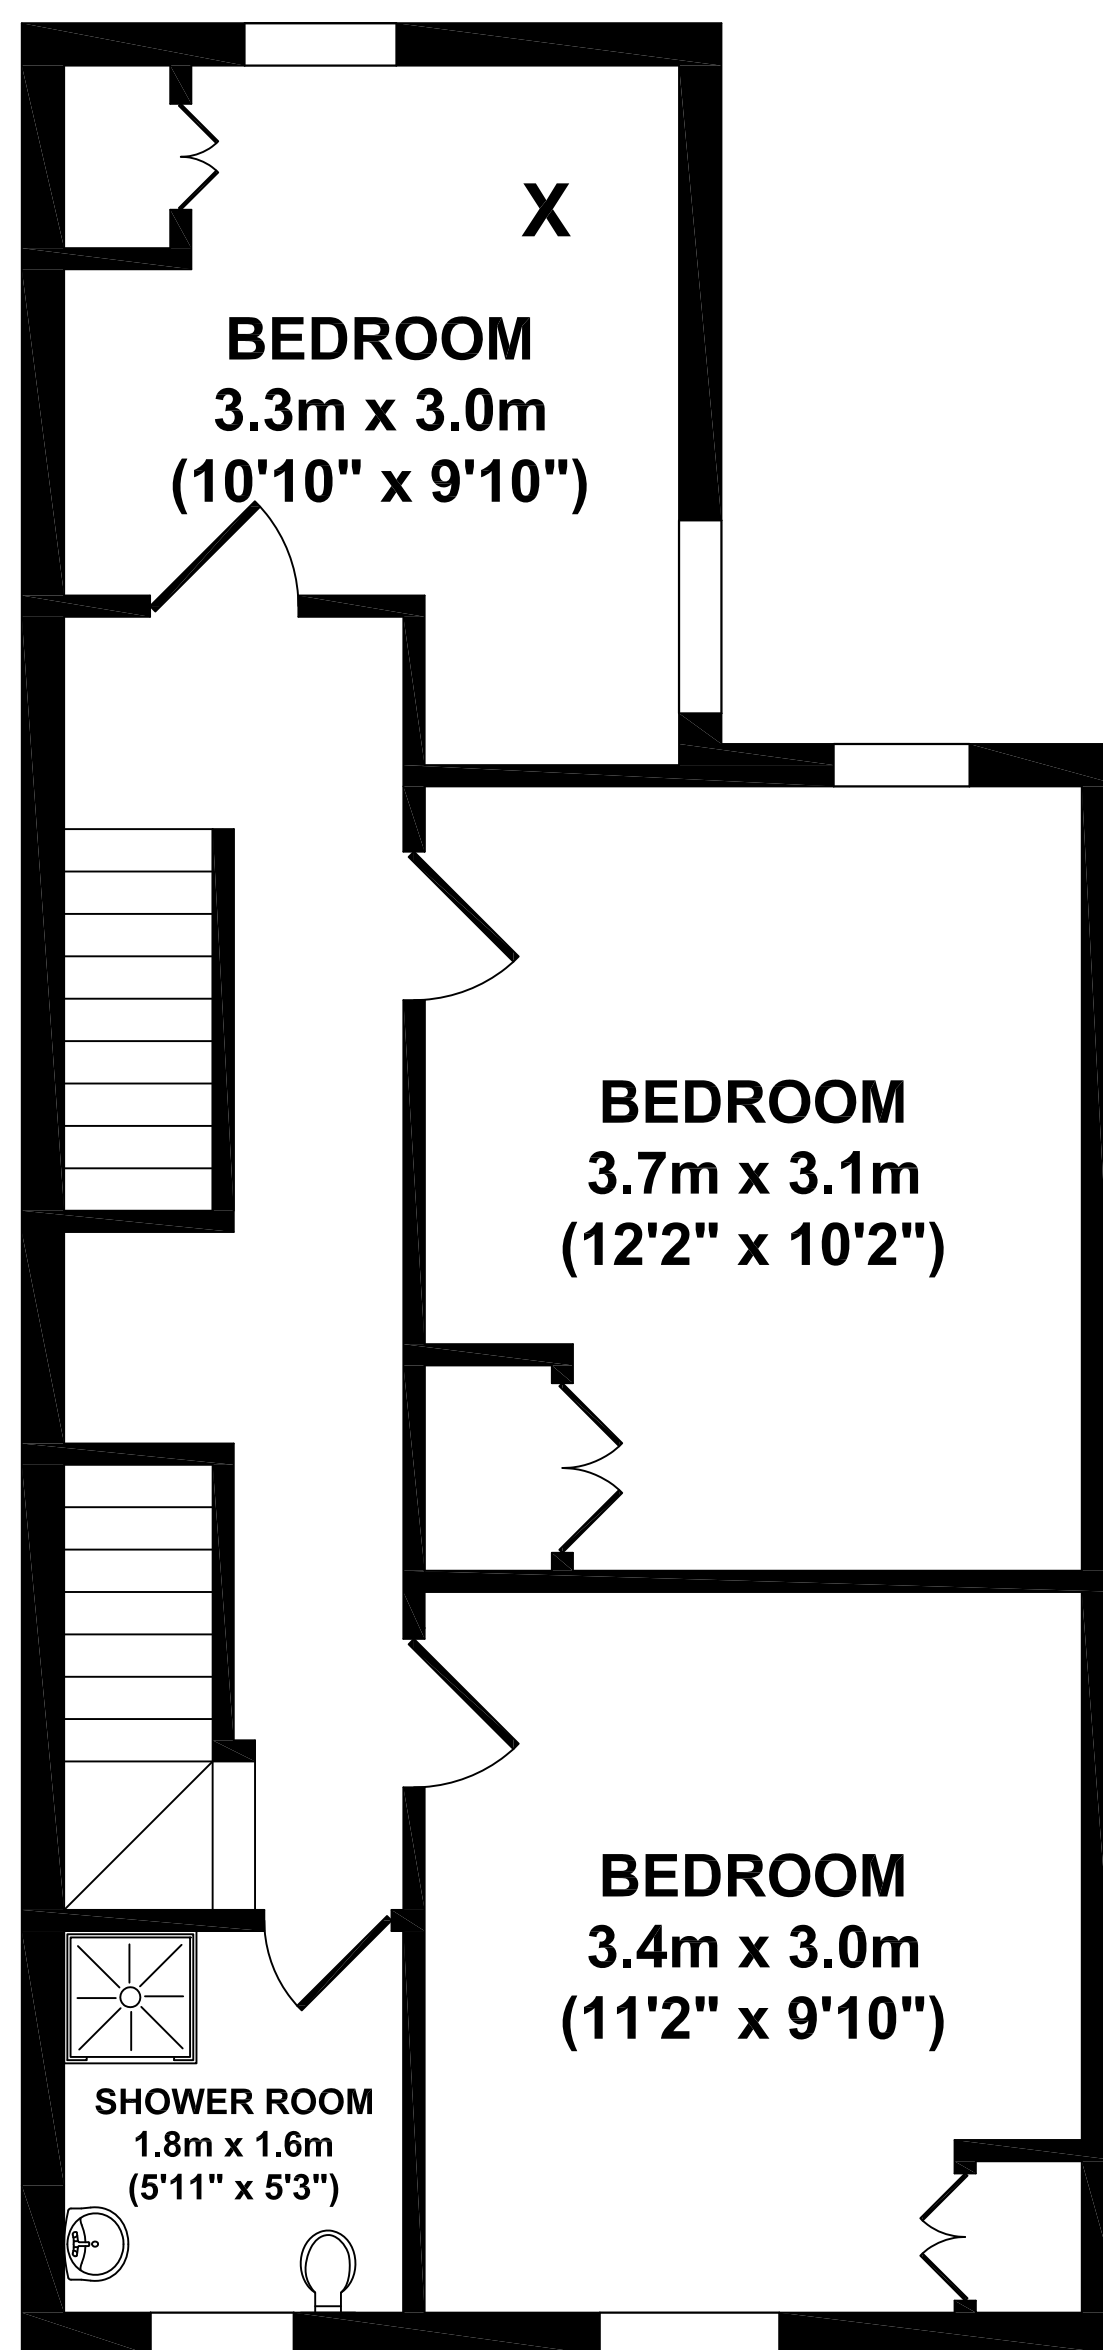

27 Teversal Avenue, Nottingham

GROUND FLOOR

FIRST FLOOR

SECOND FLOOR

KEY:

- F = FRIDGE/FREEZER
- W = WASHING MACHINE
- X = SKYLIGHT
- D = DISH WASHER

Whilst every attempt has been made to ensure the accuracy of the floor plan contained here, measurements of doors, windows, rooms and any other items are approximate and no responsibility is taken for any error, omission, or mis-statement. This plan is for illustrative purposes only and should be used as such by any prospective purchaser. The services systems and appliance shown have not been tested and no guarantee as to their operability or efficiency can be given.