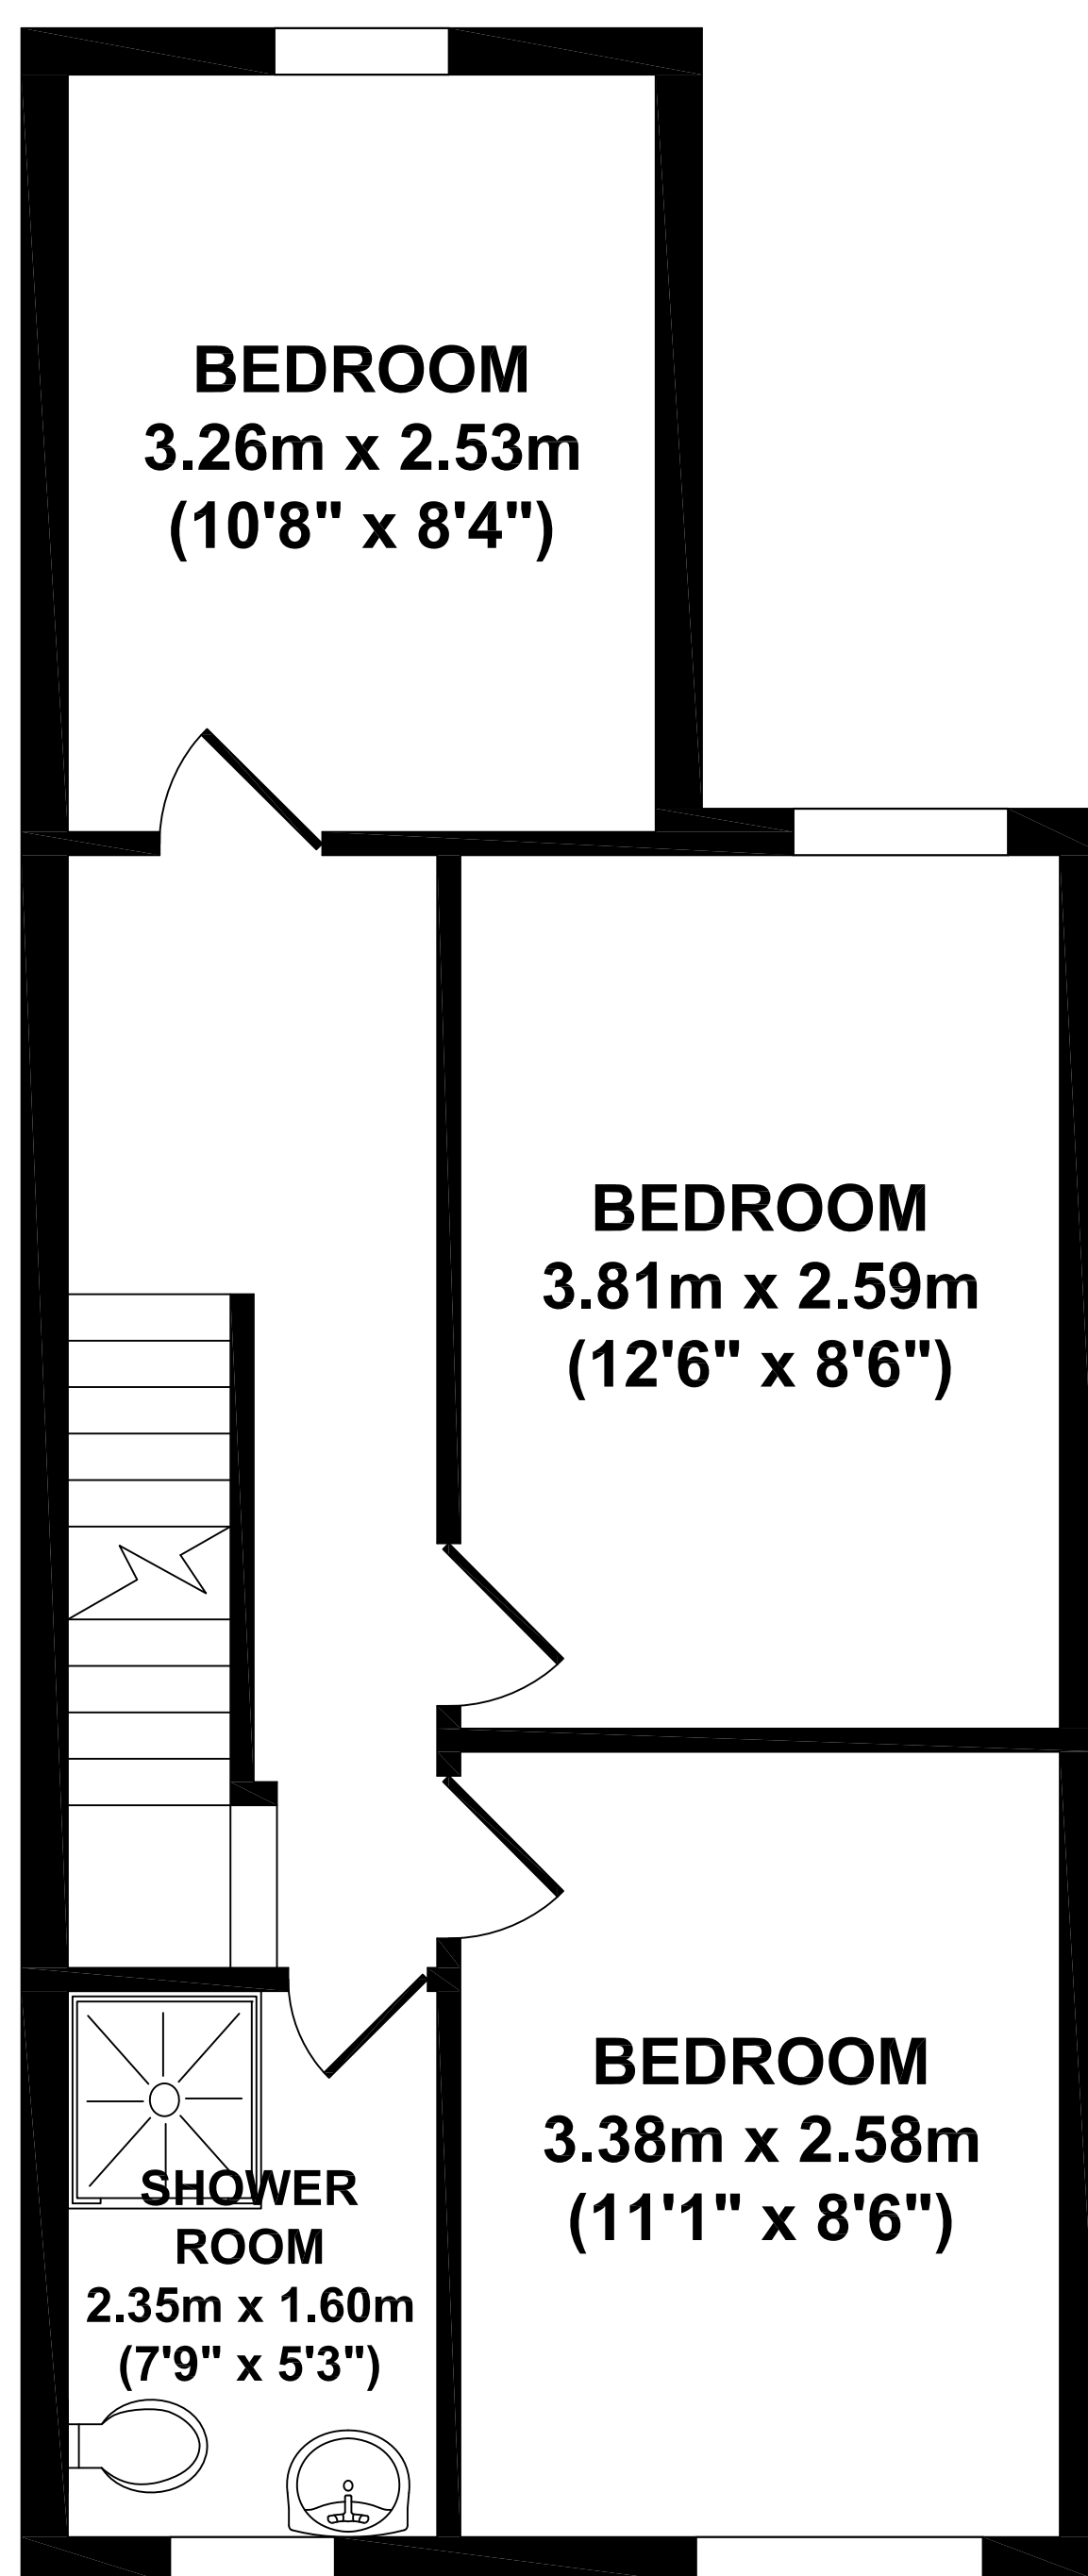

38 Teversal Avenue

GROUND FLOOR

FIRST FLOOR

SECOND FLOOR

KEY:

- F = FRIDGE/FREEZER
- X = SKYLIGHT
- B = BOILER
- D = DISH WASHER

Whilst every attempt has been made to ensure the accuracy of the floor plan contained here, measurements of doors, windows, rooms and any other items are approximate and no responsibility is taken for any error, omission, or mis-statement. This plan is for illustrative purposes only and should be used as such by any prospective purchaser. The services systems and appliance shown have not been tested and no guarantee as to their operability or efficiency can be given.