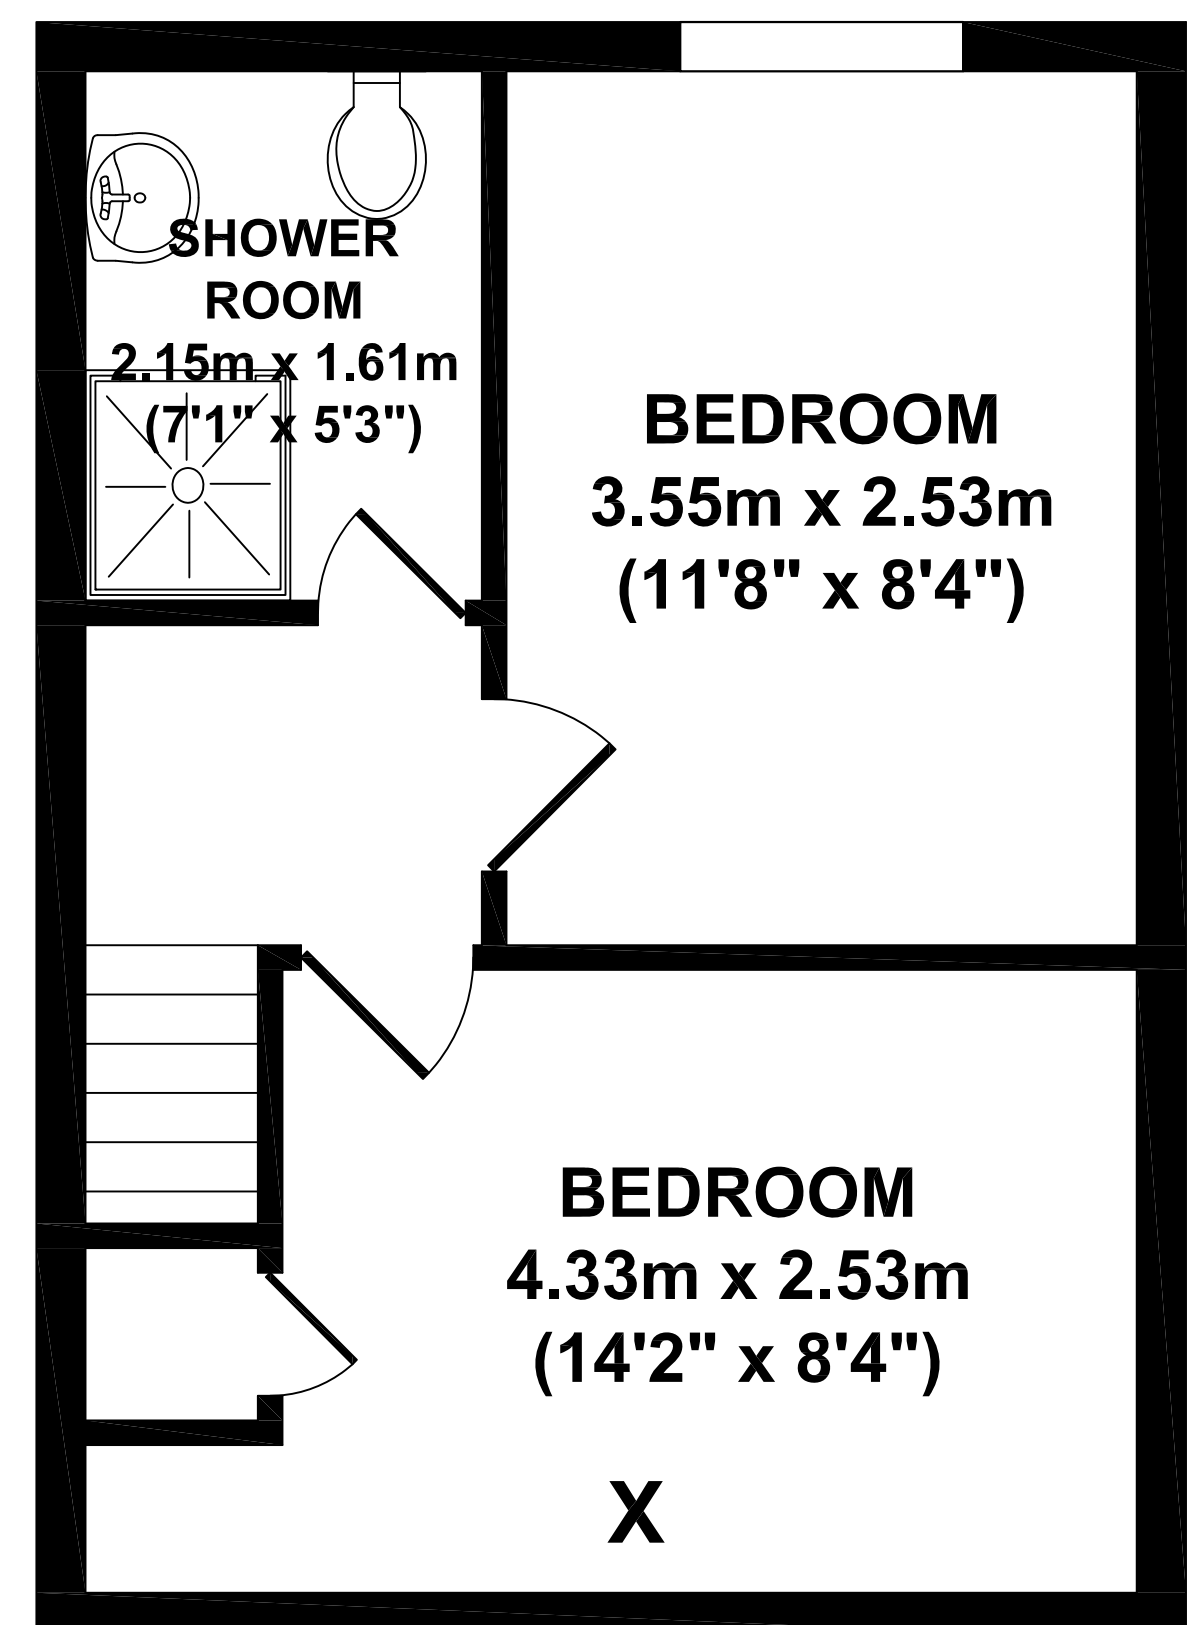

38 Teversal Avenue

GROUND FLOOR

FIRST FLOOR

SECOND FLOOR

KEY:

- F = FRIDGE/FREEZER
- X = SKYLIGHT
- B = BOILER
- D = DISH WASHER

Whilst every attempt has been made to ensure the accuracy of the floor plan contained here, measurements of doors, windows, rooms and any other items are approximate and no responsibility is taken for any error, omission, or mis-statement. This plan is for illustrative purposes only and should be used as such by any prospective purchaser. The services systems and appliance shown have not been tested and no guarantee as to their operability or efficiency can be given.