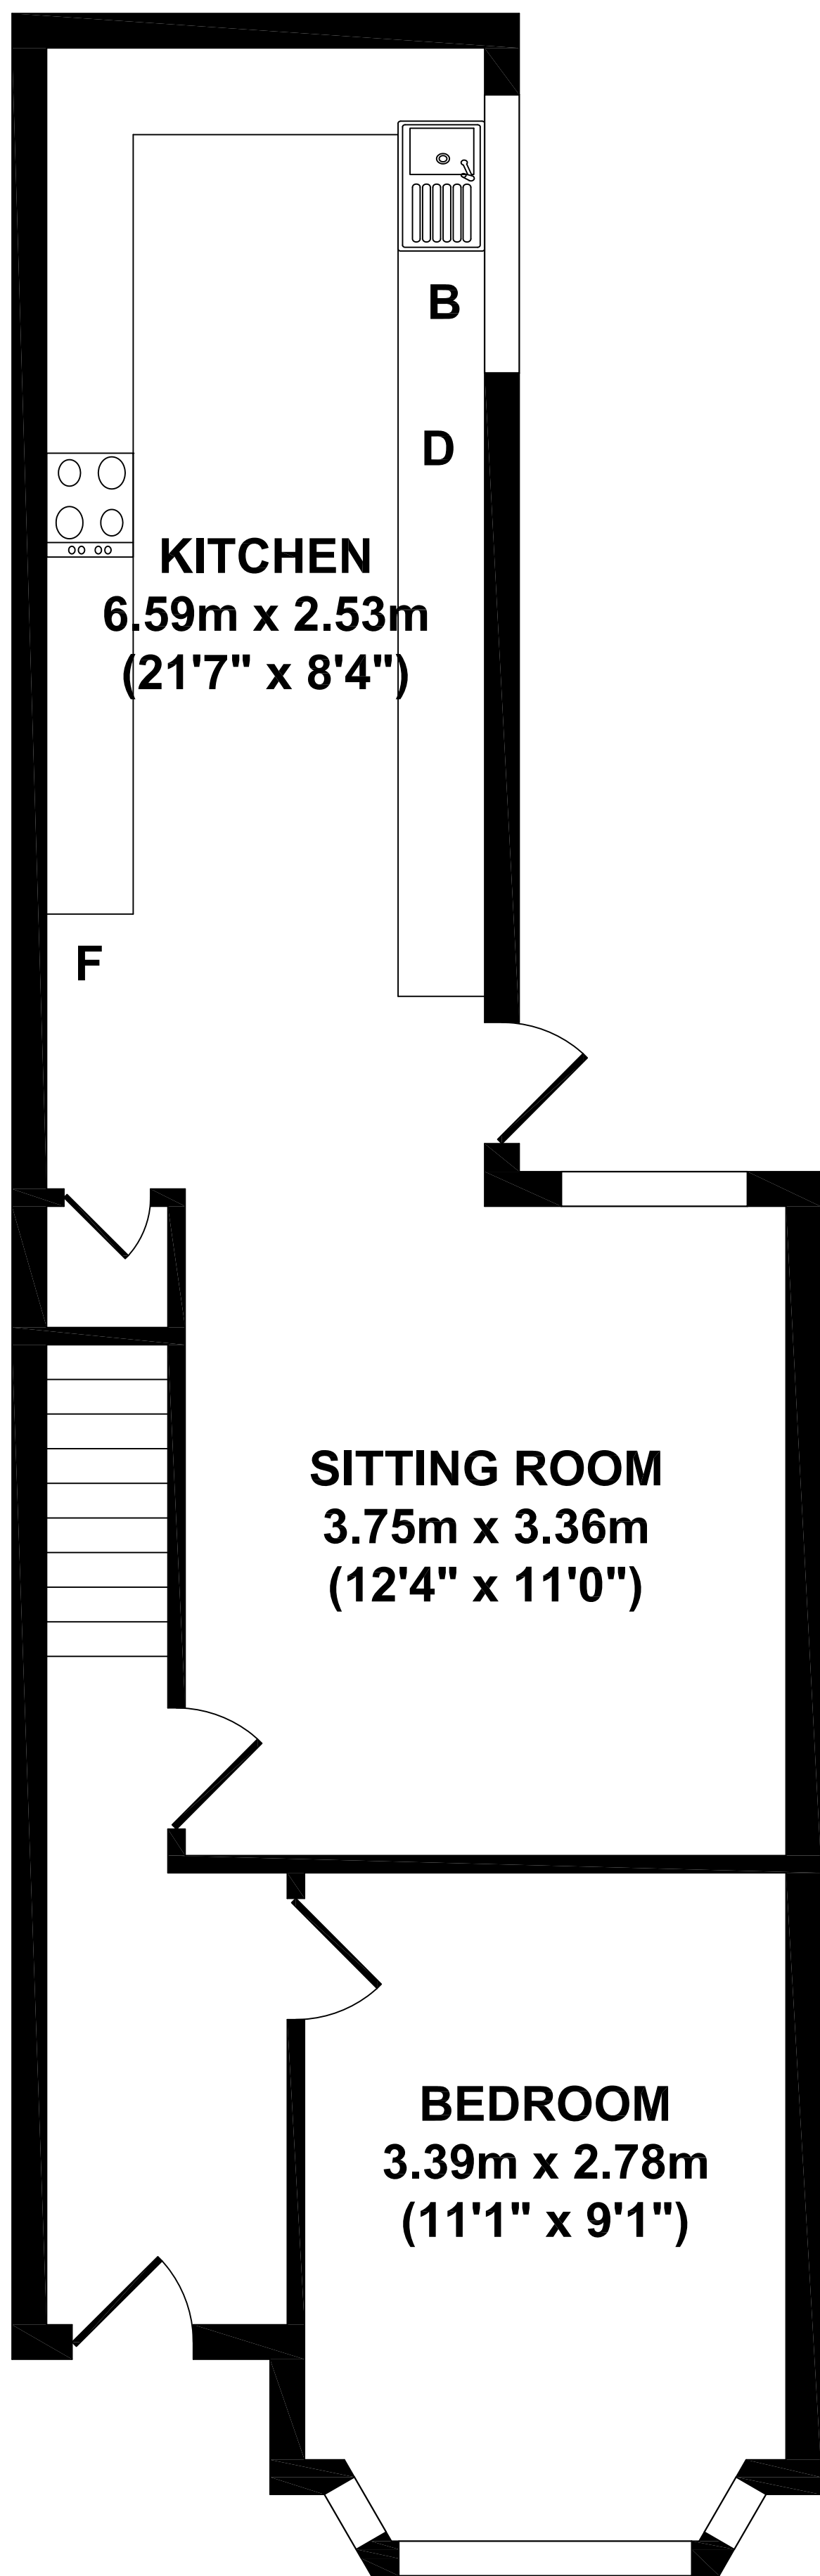

38 Teversal Avenue

GROUND FLOOR

FIRST FLOOR

SECOND FLOOR

KEY:

- F = FRIDGE/FREEZER
- X = SKYLIGHT
- B = BOILER
- D = DISH WASHER

Whilst every attempt has been made to ensure the accuracy of the floor plan contained here, measurements of doors, windows, rooms and any other items are approximate and no responsibility is taken for any error, omission, or mis-statement. This plan is for illustrative purposes only and should be used as such by any prospective purchaser. The services systems and appliance shown have not been tested and no guarantee as to their operability or efficiency can be given.