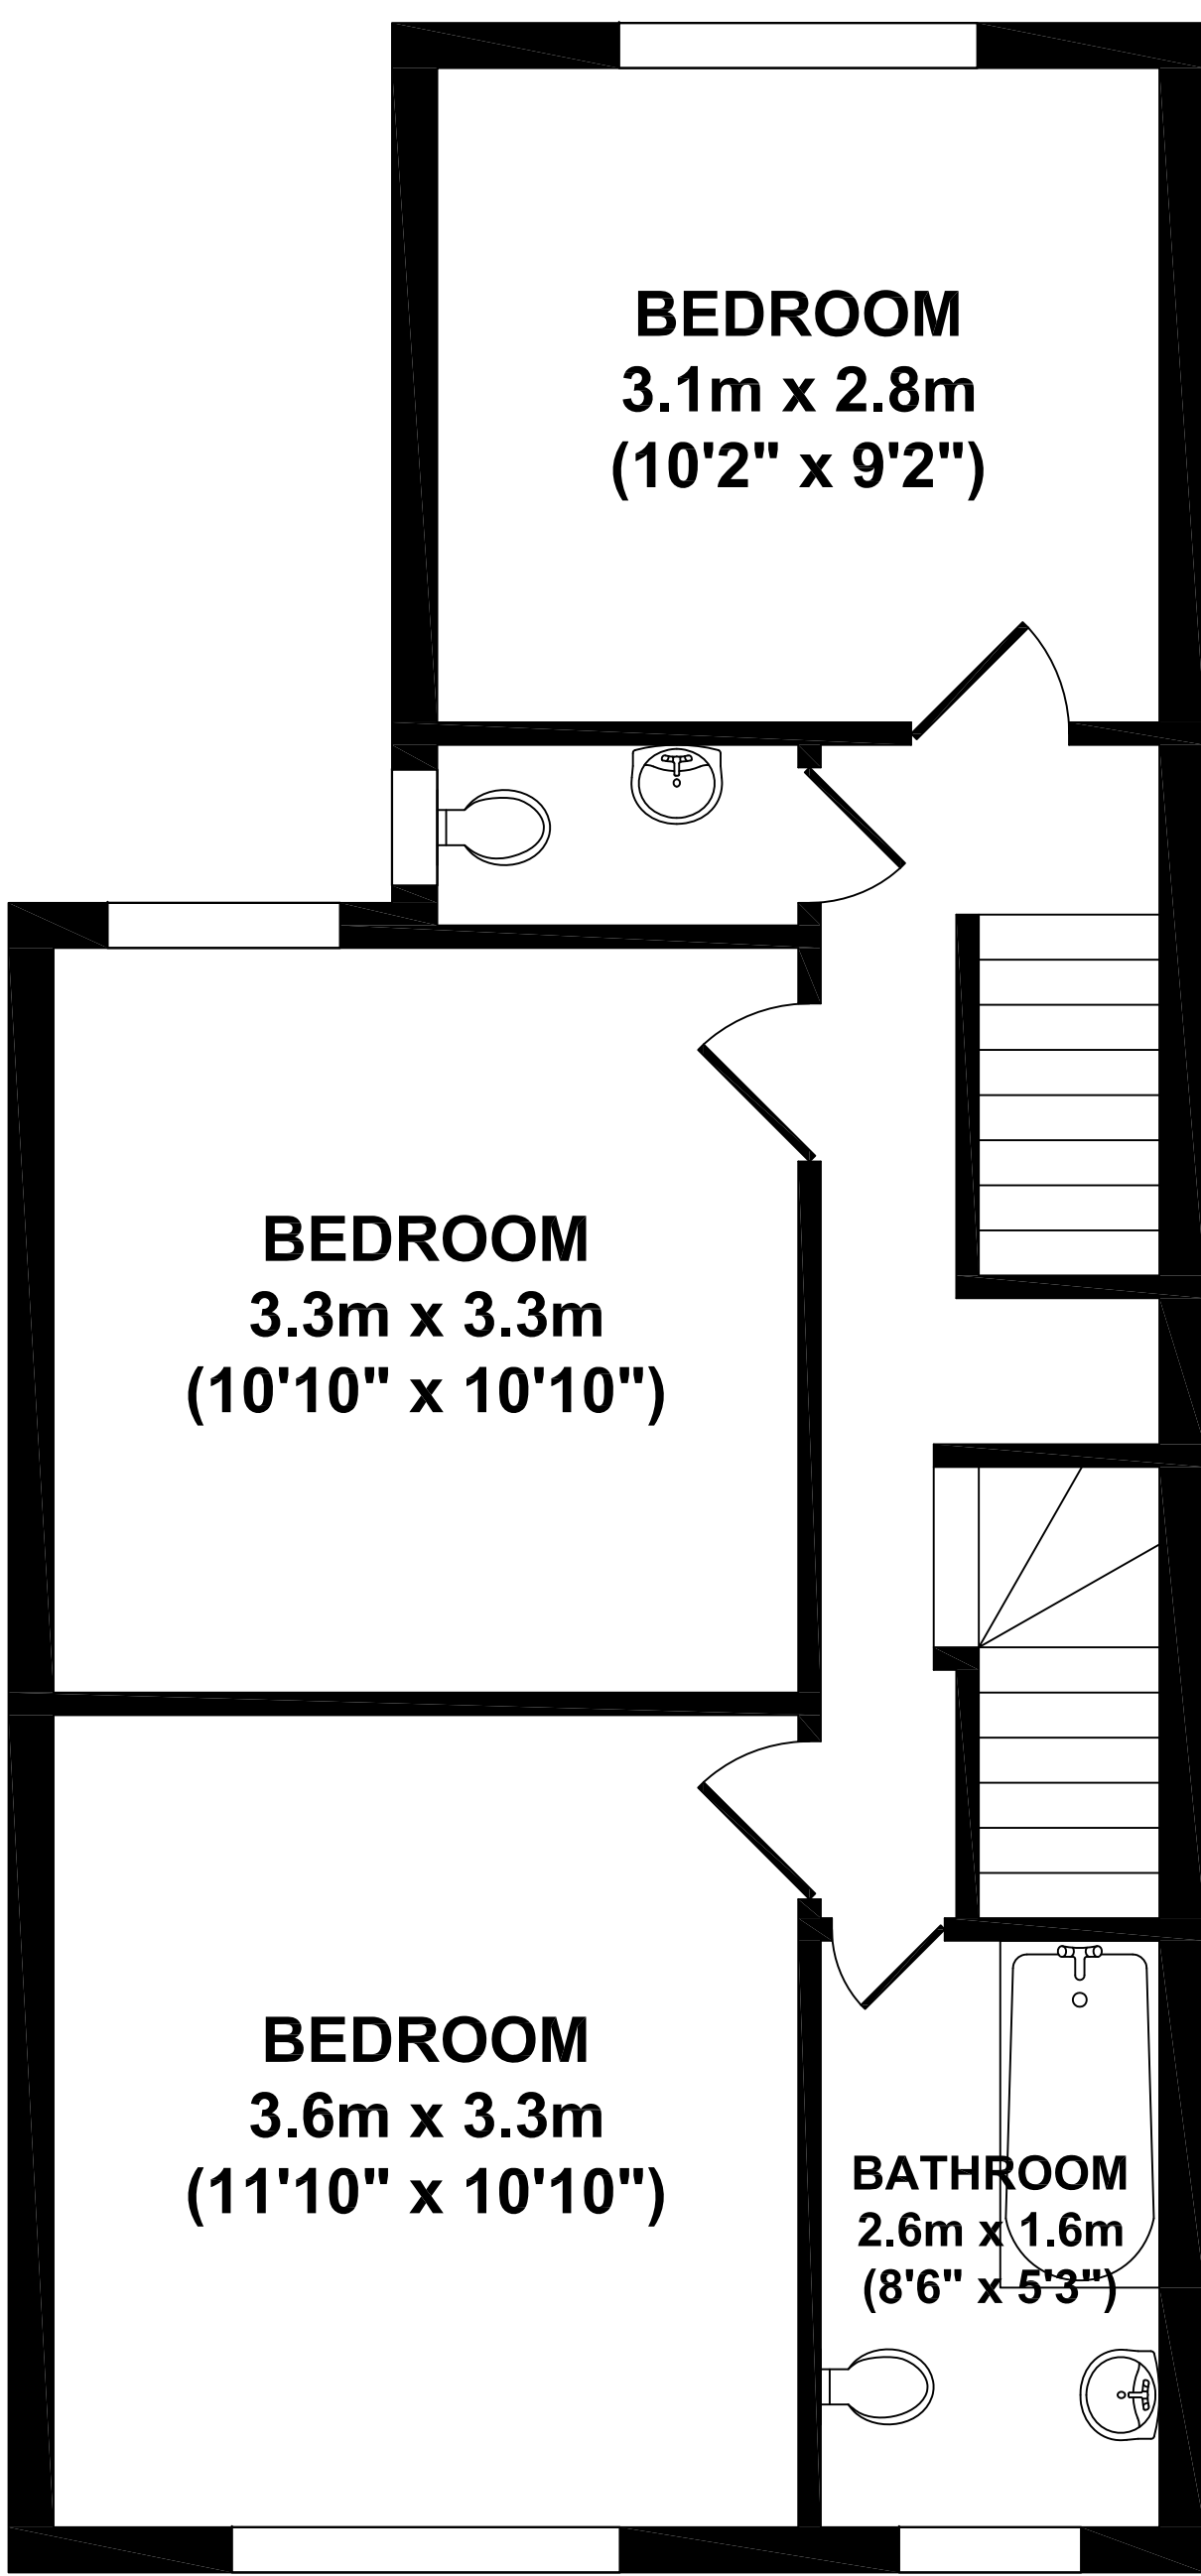

39 Rothesay Avenue, Nottingham

GROUND FLOOR

FIRST FLOOR

SECOND FLOOR

KEY:
 W = WASHING MACHINE
 D = DISHWASHER
 F = FRIDGE/FREEZER

Whilst every attempt has been made to ensure the accuracy of the floor plan contained here, measurements of doors, windows, rooms and any other items are approximate and no responsibility is taken for any error, omission, or mis-statement. This plan is for illustrative purposes only and should be used as such by any prospective purchaser. The services systems and appliance shown have not been tested and no guarantee as to their operability or efficiency can be given.