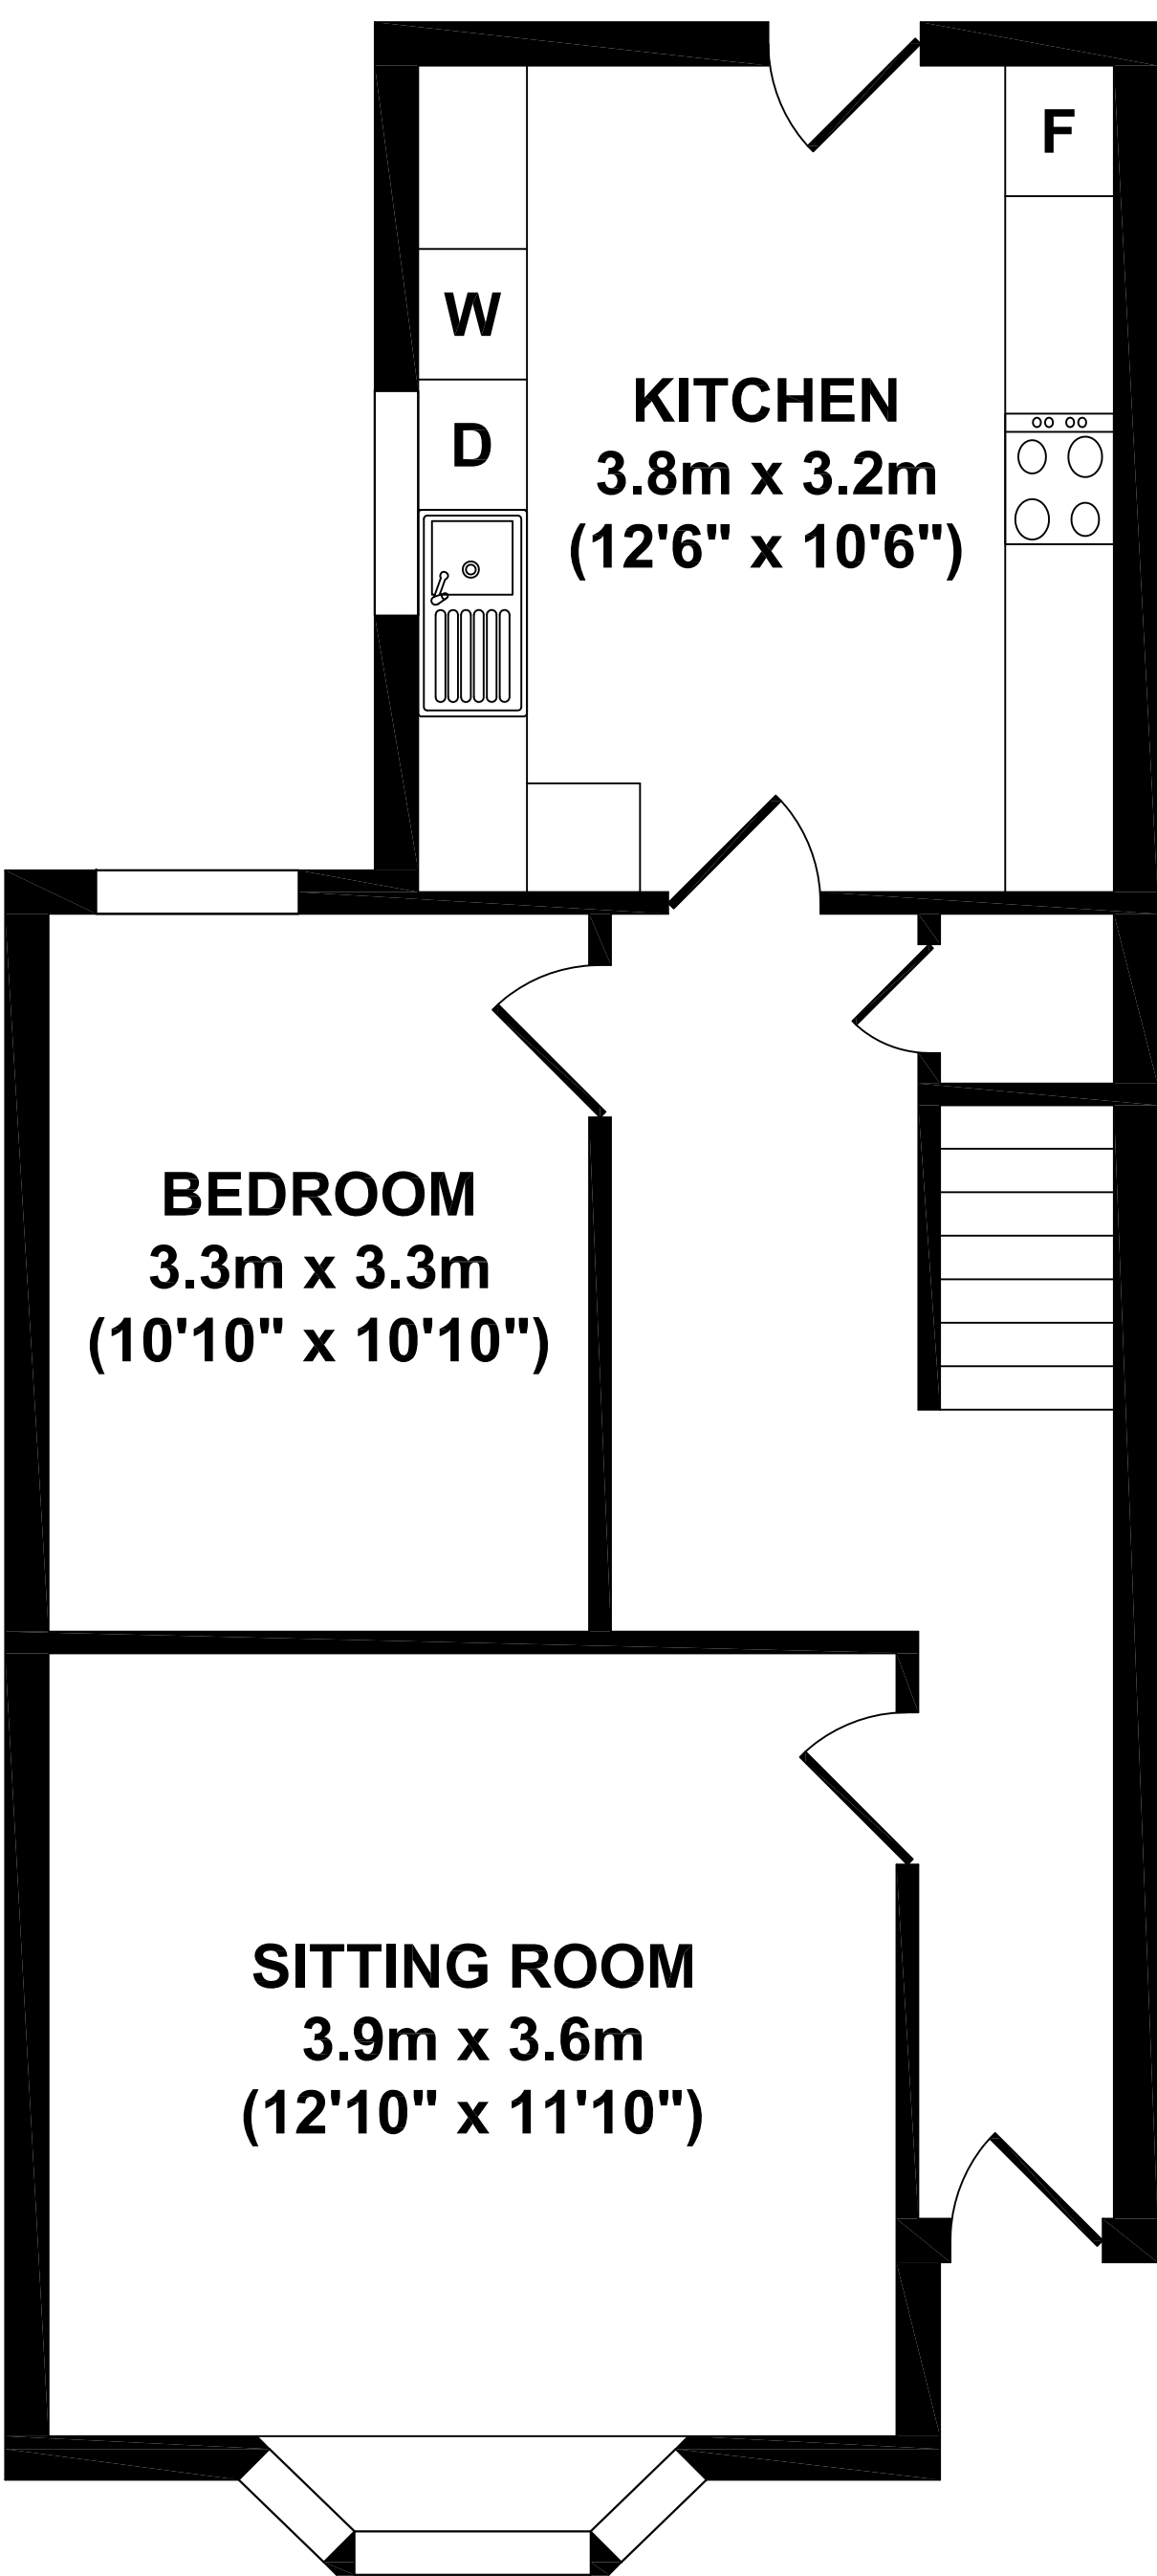

39 Rothesay Avenue, Nottingham

GROUND FLOOR

FIRST FLOOR

SECOND FLOOR

KEY:
 W = WASHING MACHINE
 D = DISHWASHER
 F = FRIDGE/FREEZER

Whilst every attempt has been made to ensure the accuracy of the floor plan contained here, measurements of doors, windows, rooms and any other items are approximate and no responsibility is taken for any error, omission, or mis-statement. This plan is for illustrative purposes only and should be used as such by any prospective purchaser. The services systems and appliance shown have not been tested and no guarantee as to their operability or efficiency can be given.