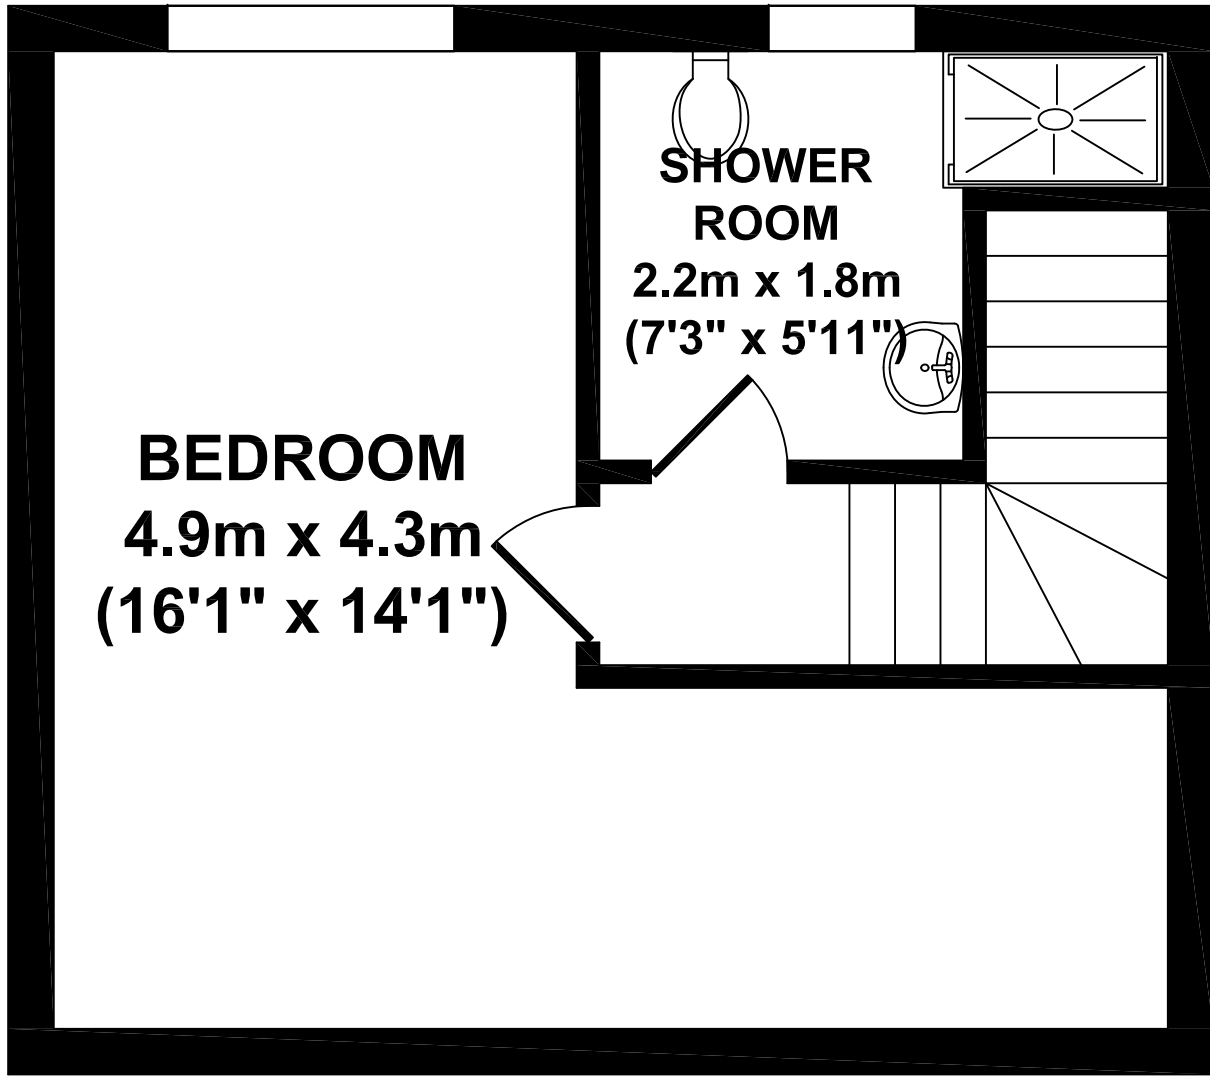

39 Rothesay Avenue, Nottingham

GROUND FLOOR

FIRST FLOOR

SECOND FLOOR

KEY:
 W = WASHING MACHINE
 D = DISHWASHER
 F = FRIDGE/FREEZER

Whilst every attempt has been made to ensure the accuracy of the floor plan contained here, measurements of doors, windows, rooms and any other items are approximate and no responsibility is taken for any error, omission, or mis-statement. This plan is for illustrative purposes only and should be used as such by any prospective purchaser. The services systems and appliance shown have not been tested and no guarantee as to their operability or efficiency can be given.