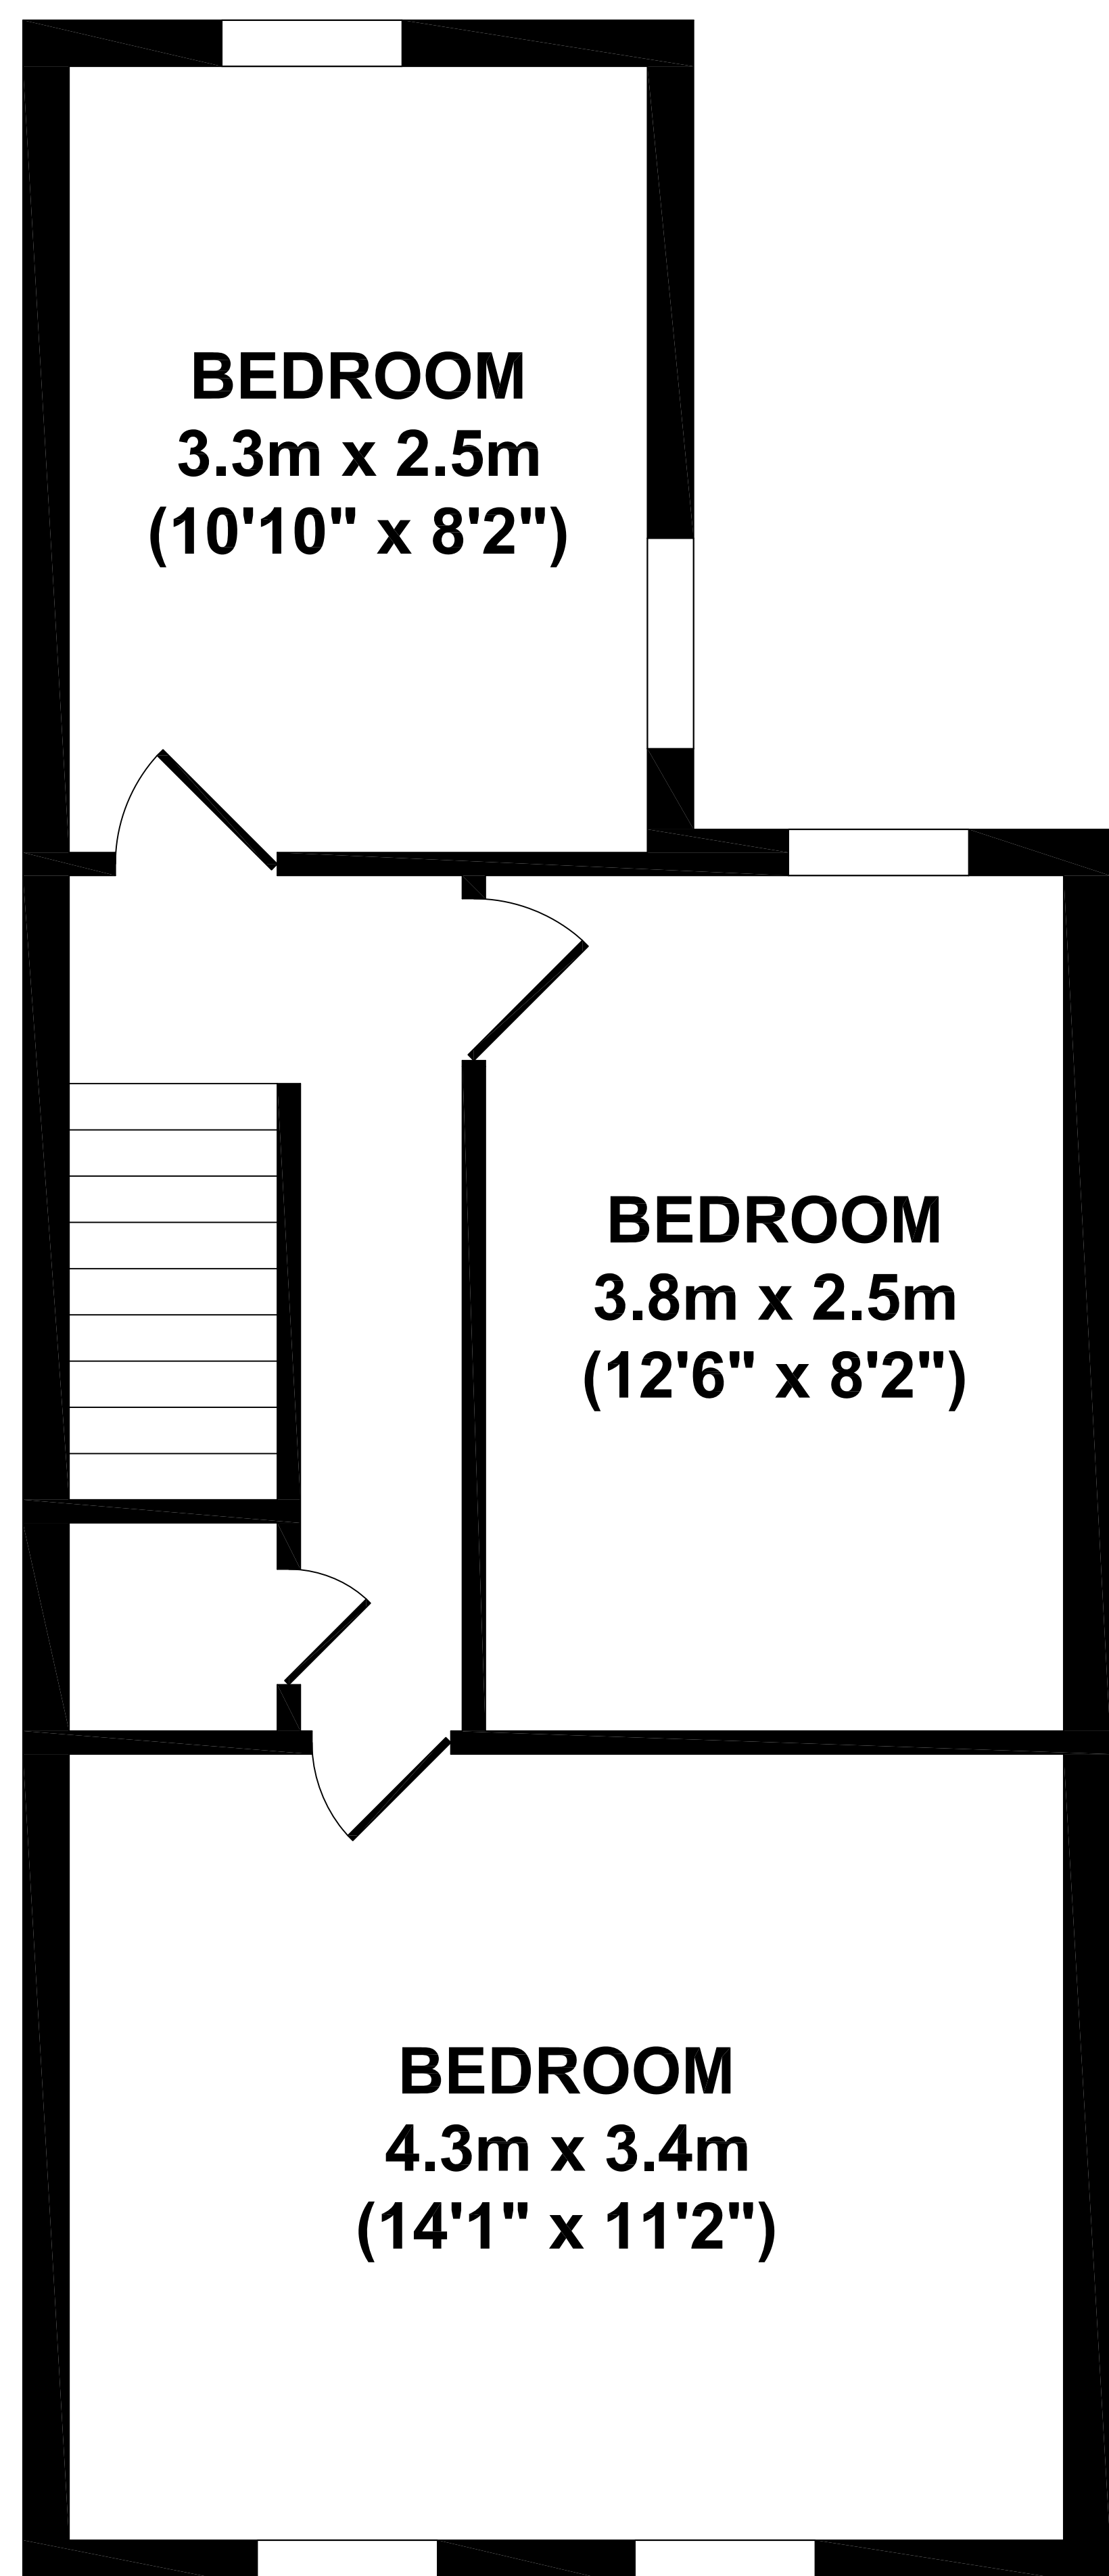

39 Teversal Avenue, Nottingham

GROUND FLOOR

KEY:

- B = BOILER**
- W = WASHING MACHINE**
- D = DISH WASHER**
- F = FRIDGE/FREEZER**

FIRST FLOOR

Whilst every attempt has been made to ensure the accuracy of the floor plan contained here, measurements of doors, windows, rooms and any other items are approximate and no responsibility is taken for any error, omission, or mis-statement. This plan is for illustrative purposes only and should be used as such by any prospective purchaser. The services systems and appliance shown have not been tested and no guarantee as to their operability or efficiency can be given.