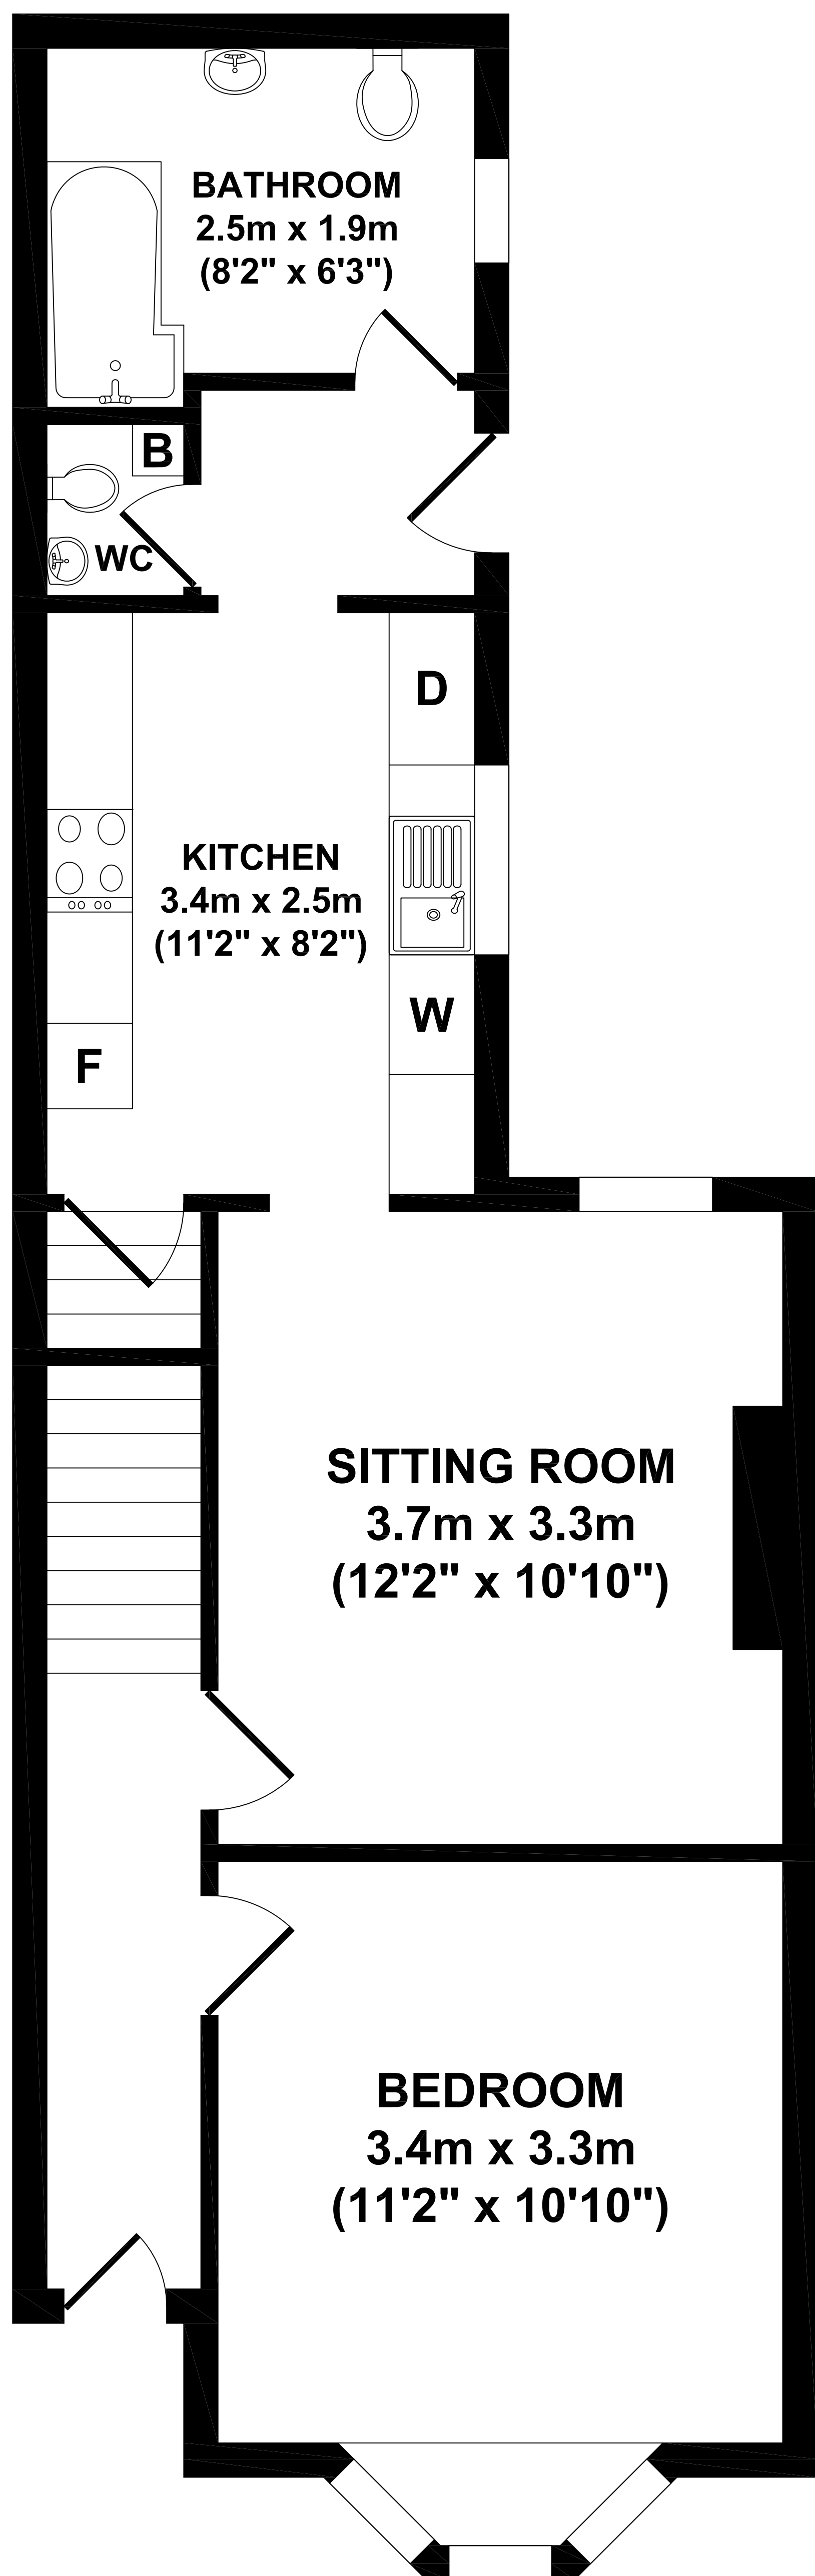

39 Teversal Avenue, Nottingham

GROUND FLOOR

KEY:

- B = BOILER**
- W = WASHING MACHINE**
- D = DISH WASHER**
- F = FRIDGE/FREEZER**

FIRST FLOOR

Whilst every attempt has been made to ensure the accuracy of the floor plan contained here, measurements of doors, windows, rooms and any other items are approximate and no responsibility is taken for any error, omission, or mis-statement. This plan is for illustrative purposes only and should be used as such by any prospective purchaser. The services systems and appliance shown have not been tested and no guarantee as to their operability or efficiency can be given.