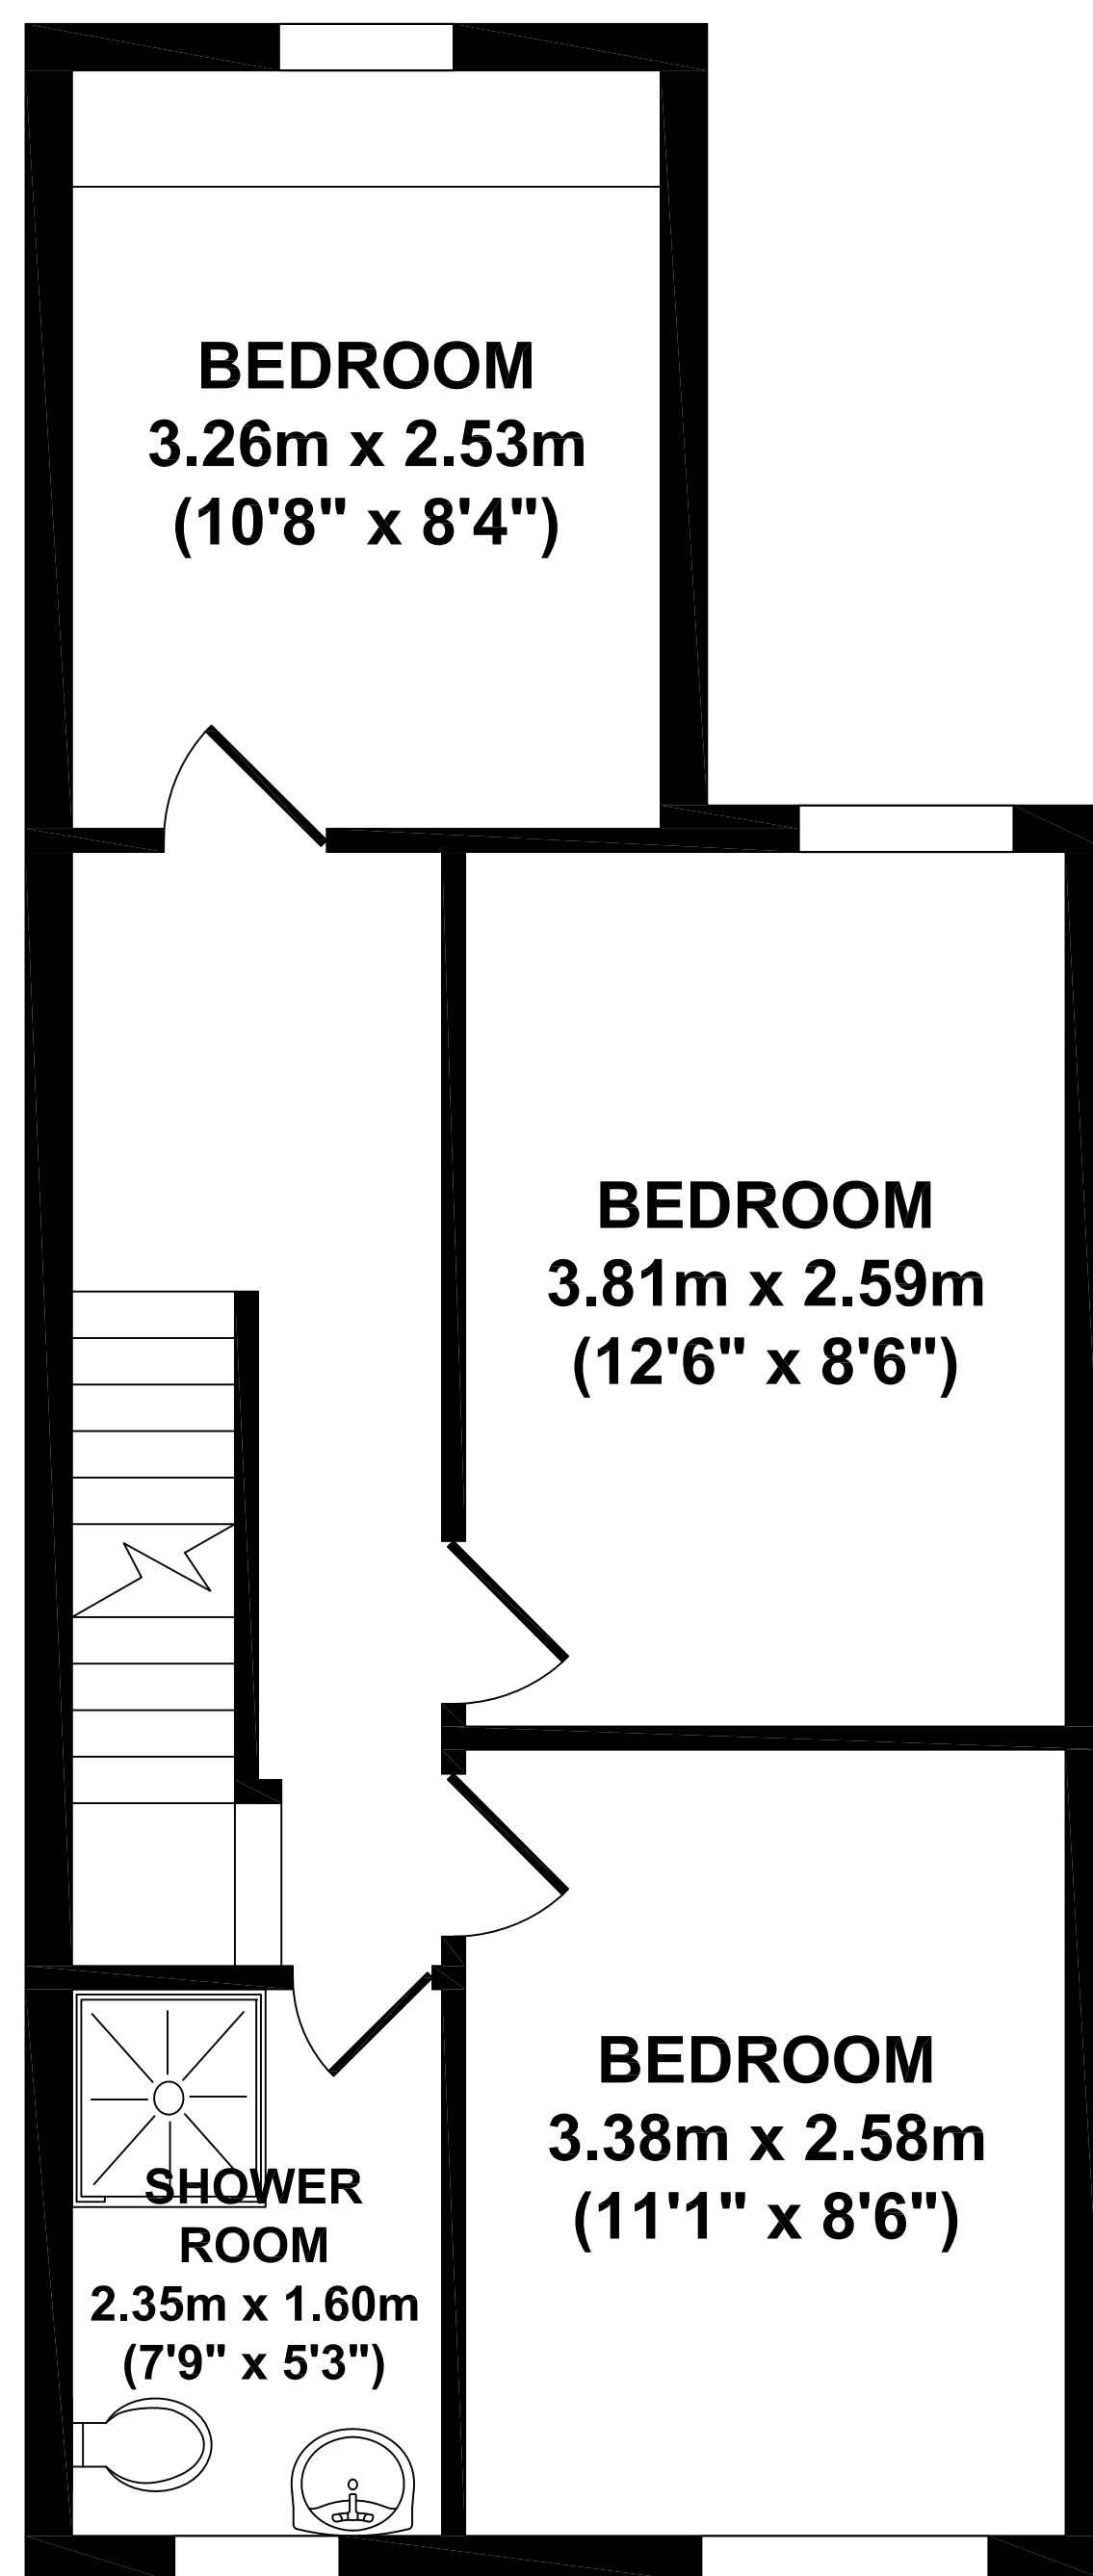

44 Rothesay Avenue

GROUND FLOOR

FIRST FLOOR

SECOND FLOOR

KEY:

- F = FRIDGE/FREEZER
- X = SKYLIGHT
- B = BOILER
- D = DISH WASHER
- W = WASHING MACHINE

Whilst every attempt has been made to ensure the accuracy of the floor plan contained here, measurements of doors, windows, rooms and any other items are approximate and no responsibility is taken for any error, omission, or mis-statement. This plan is for illustrative purposes only and should be used as such by any prospective purchaser. The services systems and appliance shown have not been tested and no guarantee as to their operability or efficiency can be given.