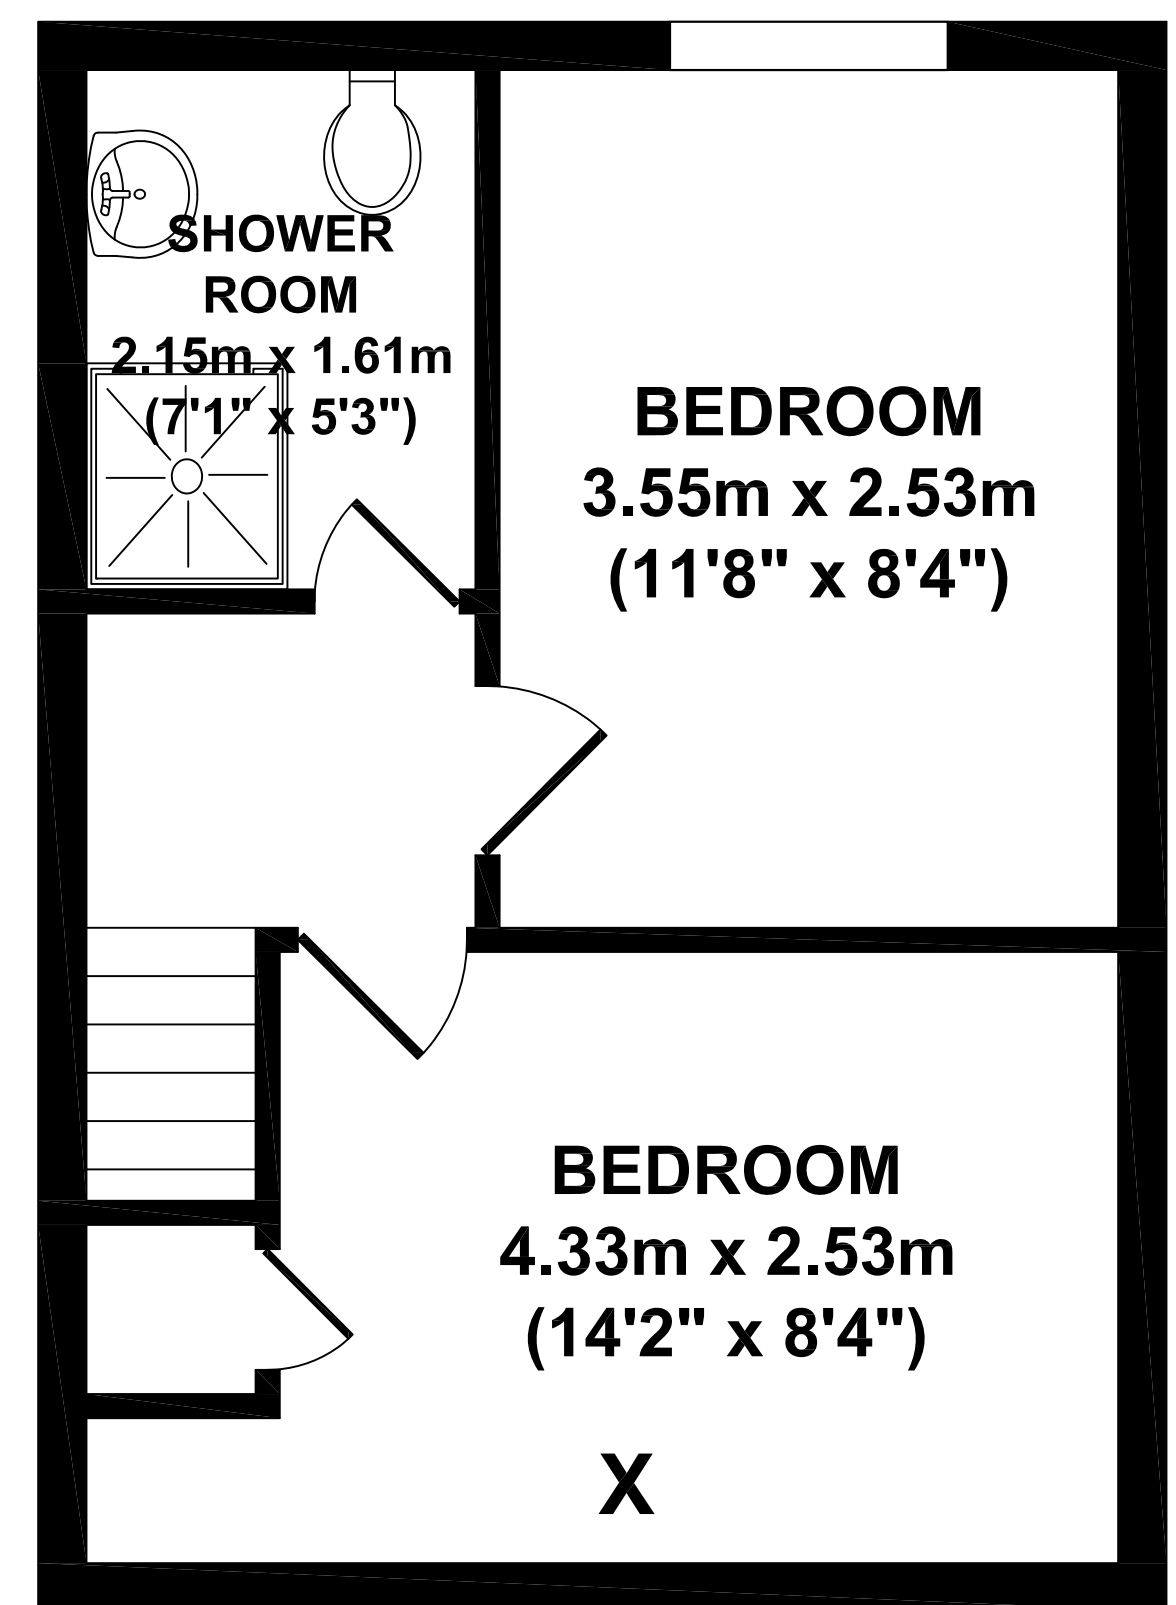

44 Rothesay Avenue

GROUND FLOOR

FIRST FLOOR

SECOND FLOOR

KEY:

- F = FRIDGE/FREEZER
- X = SKYLIGHT
- B = BOILER
- D = DISH WASHER
- W = WASHING MACHINE

Whilst every attempt has been made to ensure the accuracy of the floor plan contained here, measurements of doors, windows, rooms and any other items are approximate and no responsibility is taken for any error, omission, or mis-statement. This plan is for illustrative purposes only and should be used as such by any prospective purchaser. The services systems and appliance shown have not been tested and no guarantee as to their operability or efficiency can be given.