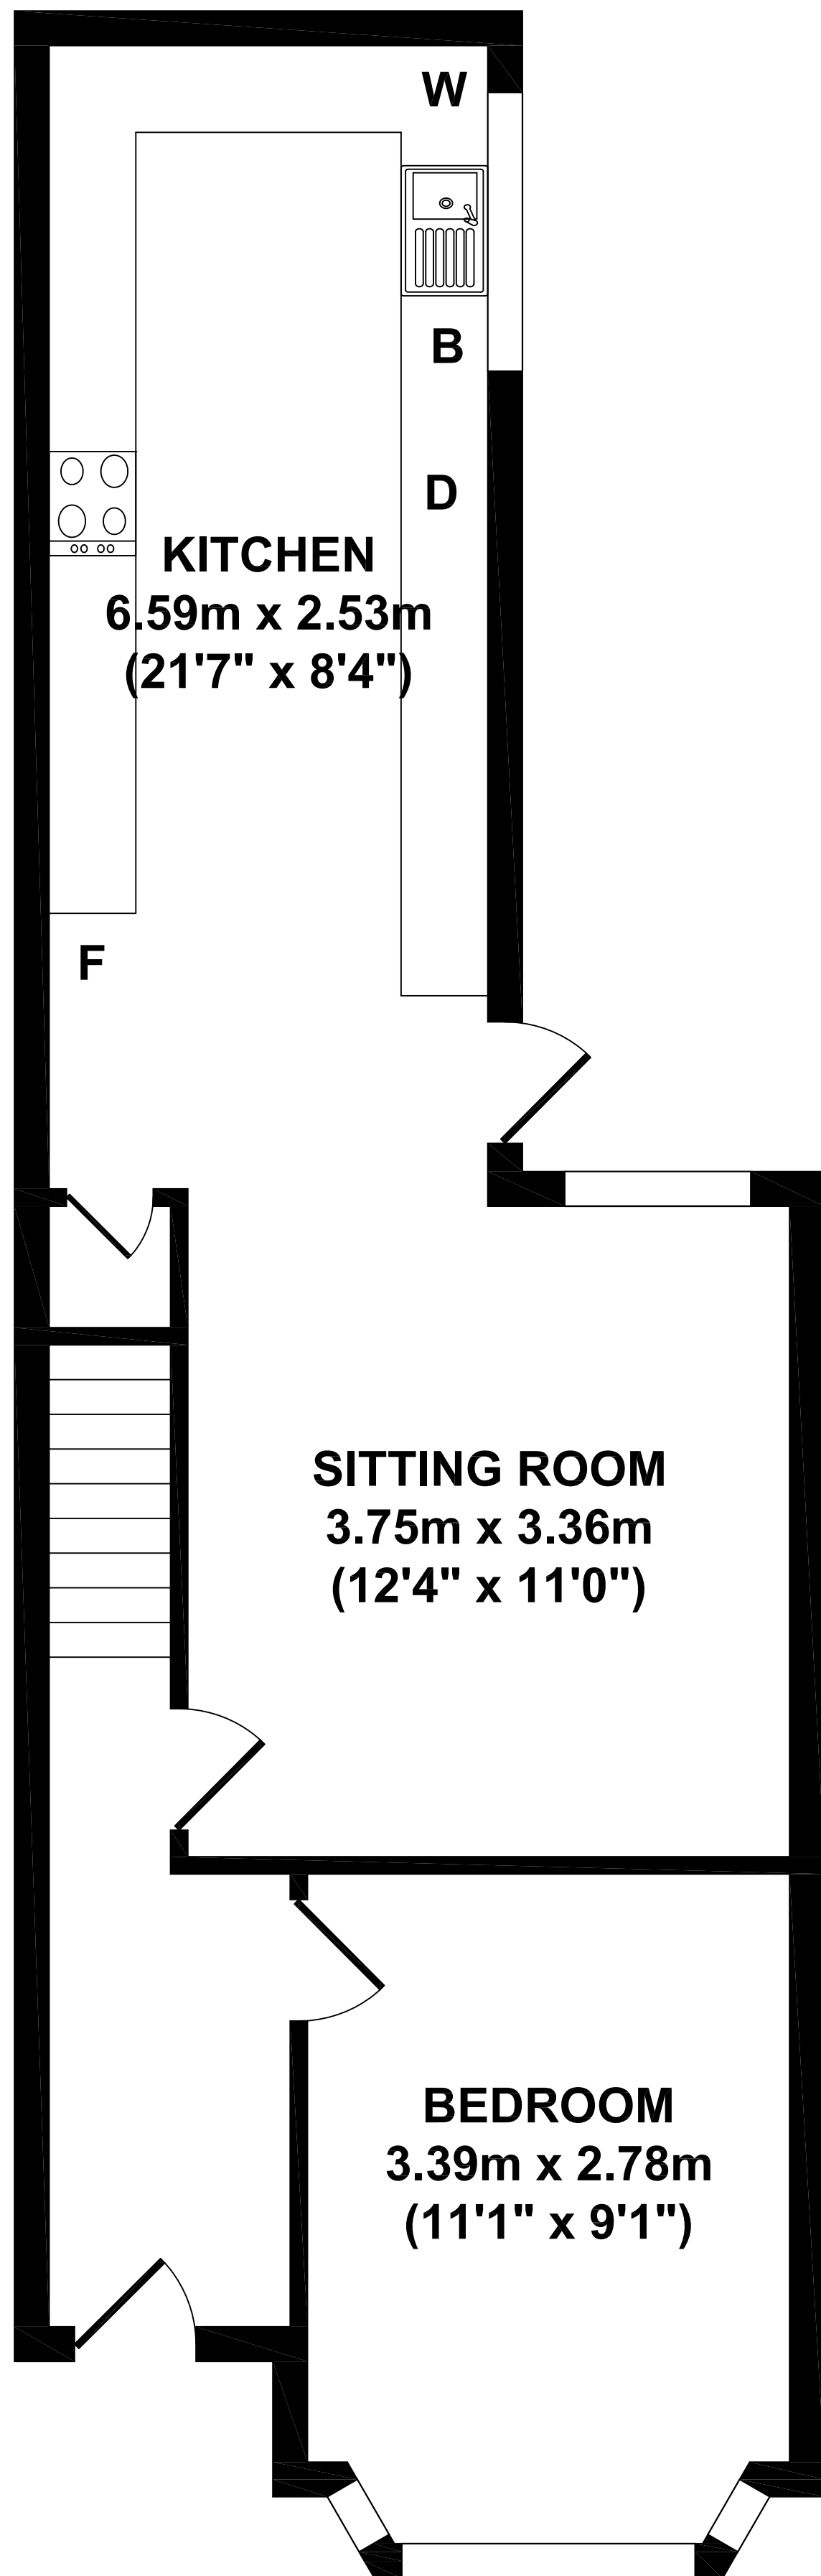

44 Rothesay Avenue

GROUND FLOOR

FIRST FLOOR

SECOND FLOOR

KEY:

- F = FRIDGE/FREEZER
- X = SKYLIGHT
- B = BOILER
- D = DISH WASHER
- W = WASHING MACHINE

Whilst every attempt has been made to ensure the accuracy of the floor plan contained here, measurements of doors, windows, rooms and any other items are approximate and no responsibility is taken for any error, omission, or mis-statement. This plan is for illustrative purposes only and should be used as such by any prospective purchaser. The services systems and appliance shown have not been tested and no guarantee as to their operability or efficiency can be given.