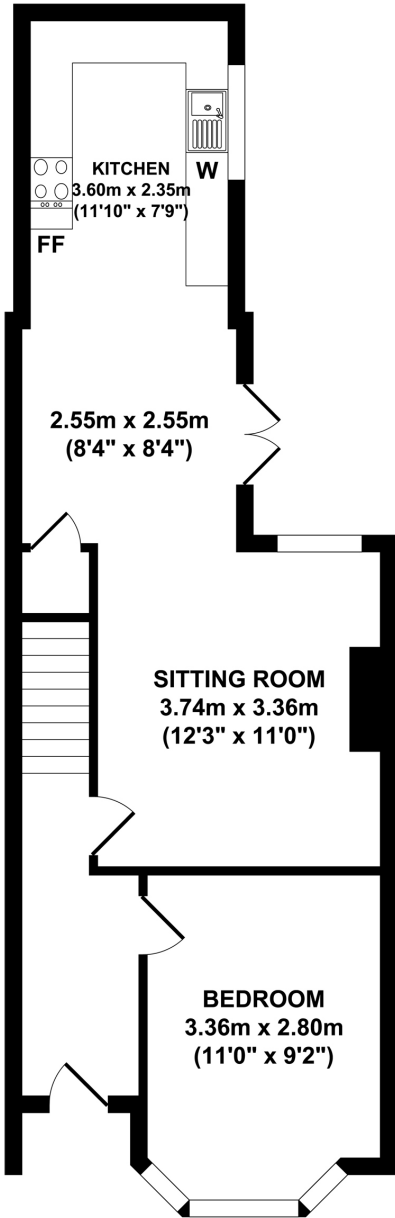

48 Rothesay Avenue

GROUND FLOOR

FIRST FLOOR

SECOND FLOOR

KEY:

- FF = FRIDGE/FREEZER
- W = WASHING MACHINE
- B = BOILER
- X = SKYLIGHT

Whilst every attempt has been made to ensure the accuracy of the floor plan contained here, measurements of doors, windows, rooms and any other items are approximate and no responsibility is taken for any error, omission, or mis-statement. This plan is for illustrative purposes only and should be used as such by any prospective purchaser. The services systems and appliance shown have not been tested and no guarantee as to their operability or efficiency can be given.