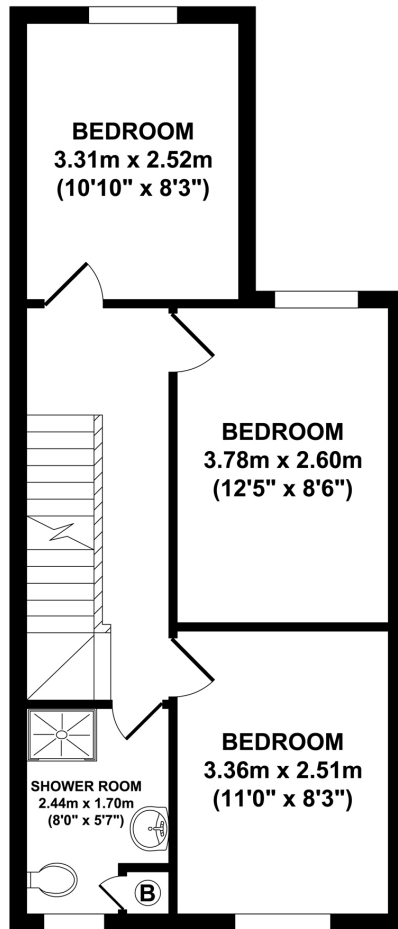

48 Rothesay Avenue

GROUND FLOOR

FIRST FLOOR

SECOND FLOOR

KEY:

- FF = FRIDGE/FREEZER
- W = WASHING MACHINE
- B = BOILER
- X = SKYLIGHT

Whilst every attempt has been made to ensure the accuracy of the floor plan contained here, measurements of doors, windows, rooms and any other items are approximate and no responsibility is taken for any error, omission, or mis-statement. This plan is for illustrative purposes only and should be used as such by any prospective purchaser. The services systems and appliance shown have not been tested and no guarantee as to their operability or efficiency can be given.