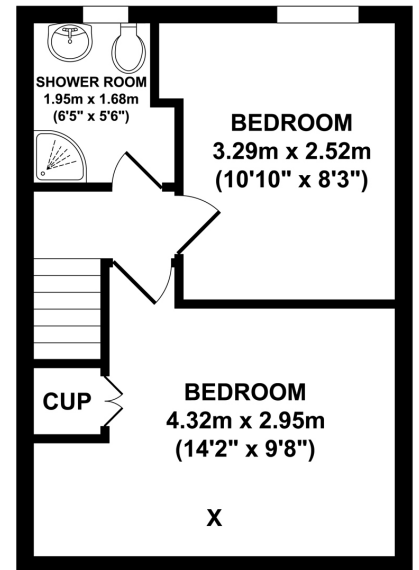

48 Rothesay Avenue

GROUND FLOOR

FIRST FLOOR

SECOND FLOOR

KEY:

- FF = FRIDGE/FREEZER
- W = WASHING MACHINE
- B = BOILER
- X = SKYLIGHT

Whilst every attempt has been made to ensure the accuracy of the floor plan contained here, measurements of doors, windows, rooms and any other items are approximate and no responsibility is taken for any error, omission, or mis-statement. This plan is for illustrative purposes only and should be used as such by any prospective purchaser. The services systems and appliance shown have not been tested and no guarantee as to their operability or efficiency can be given.