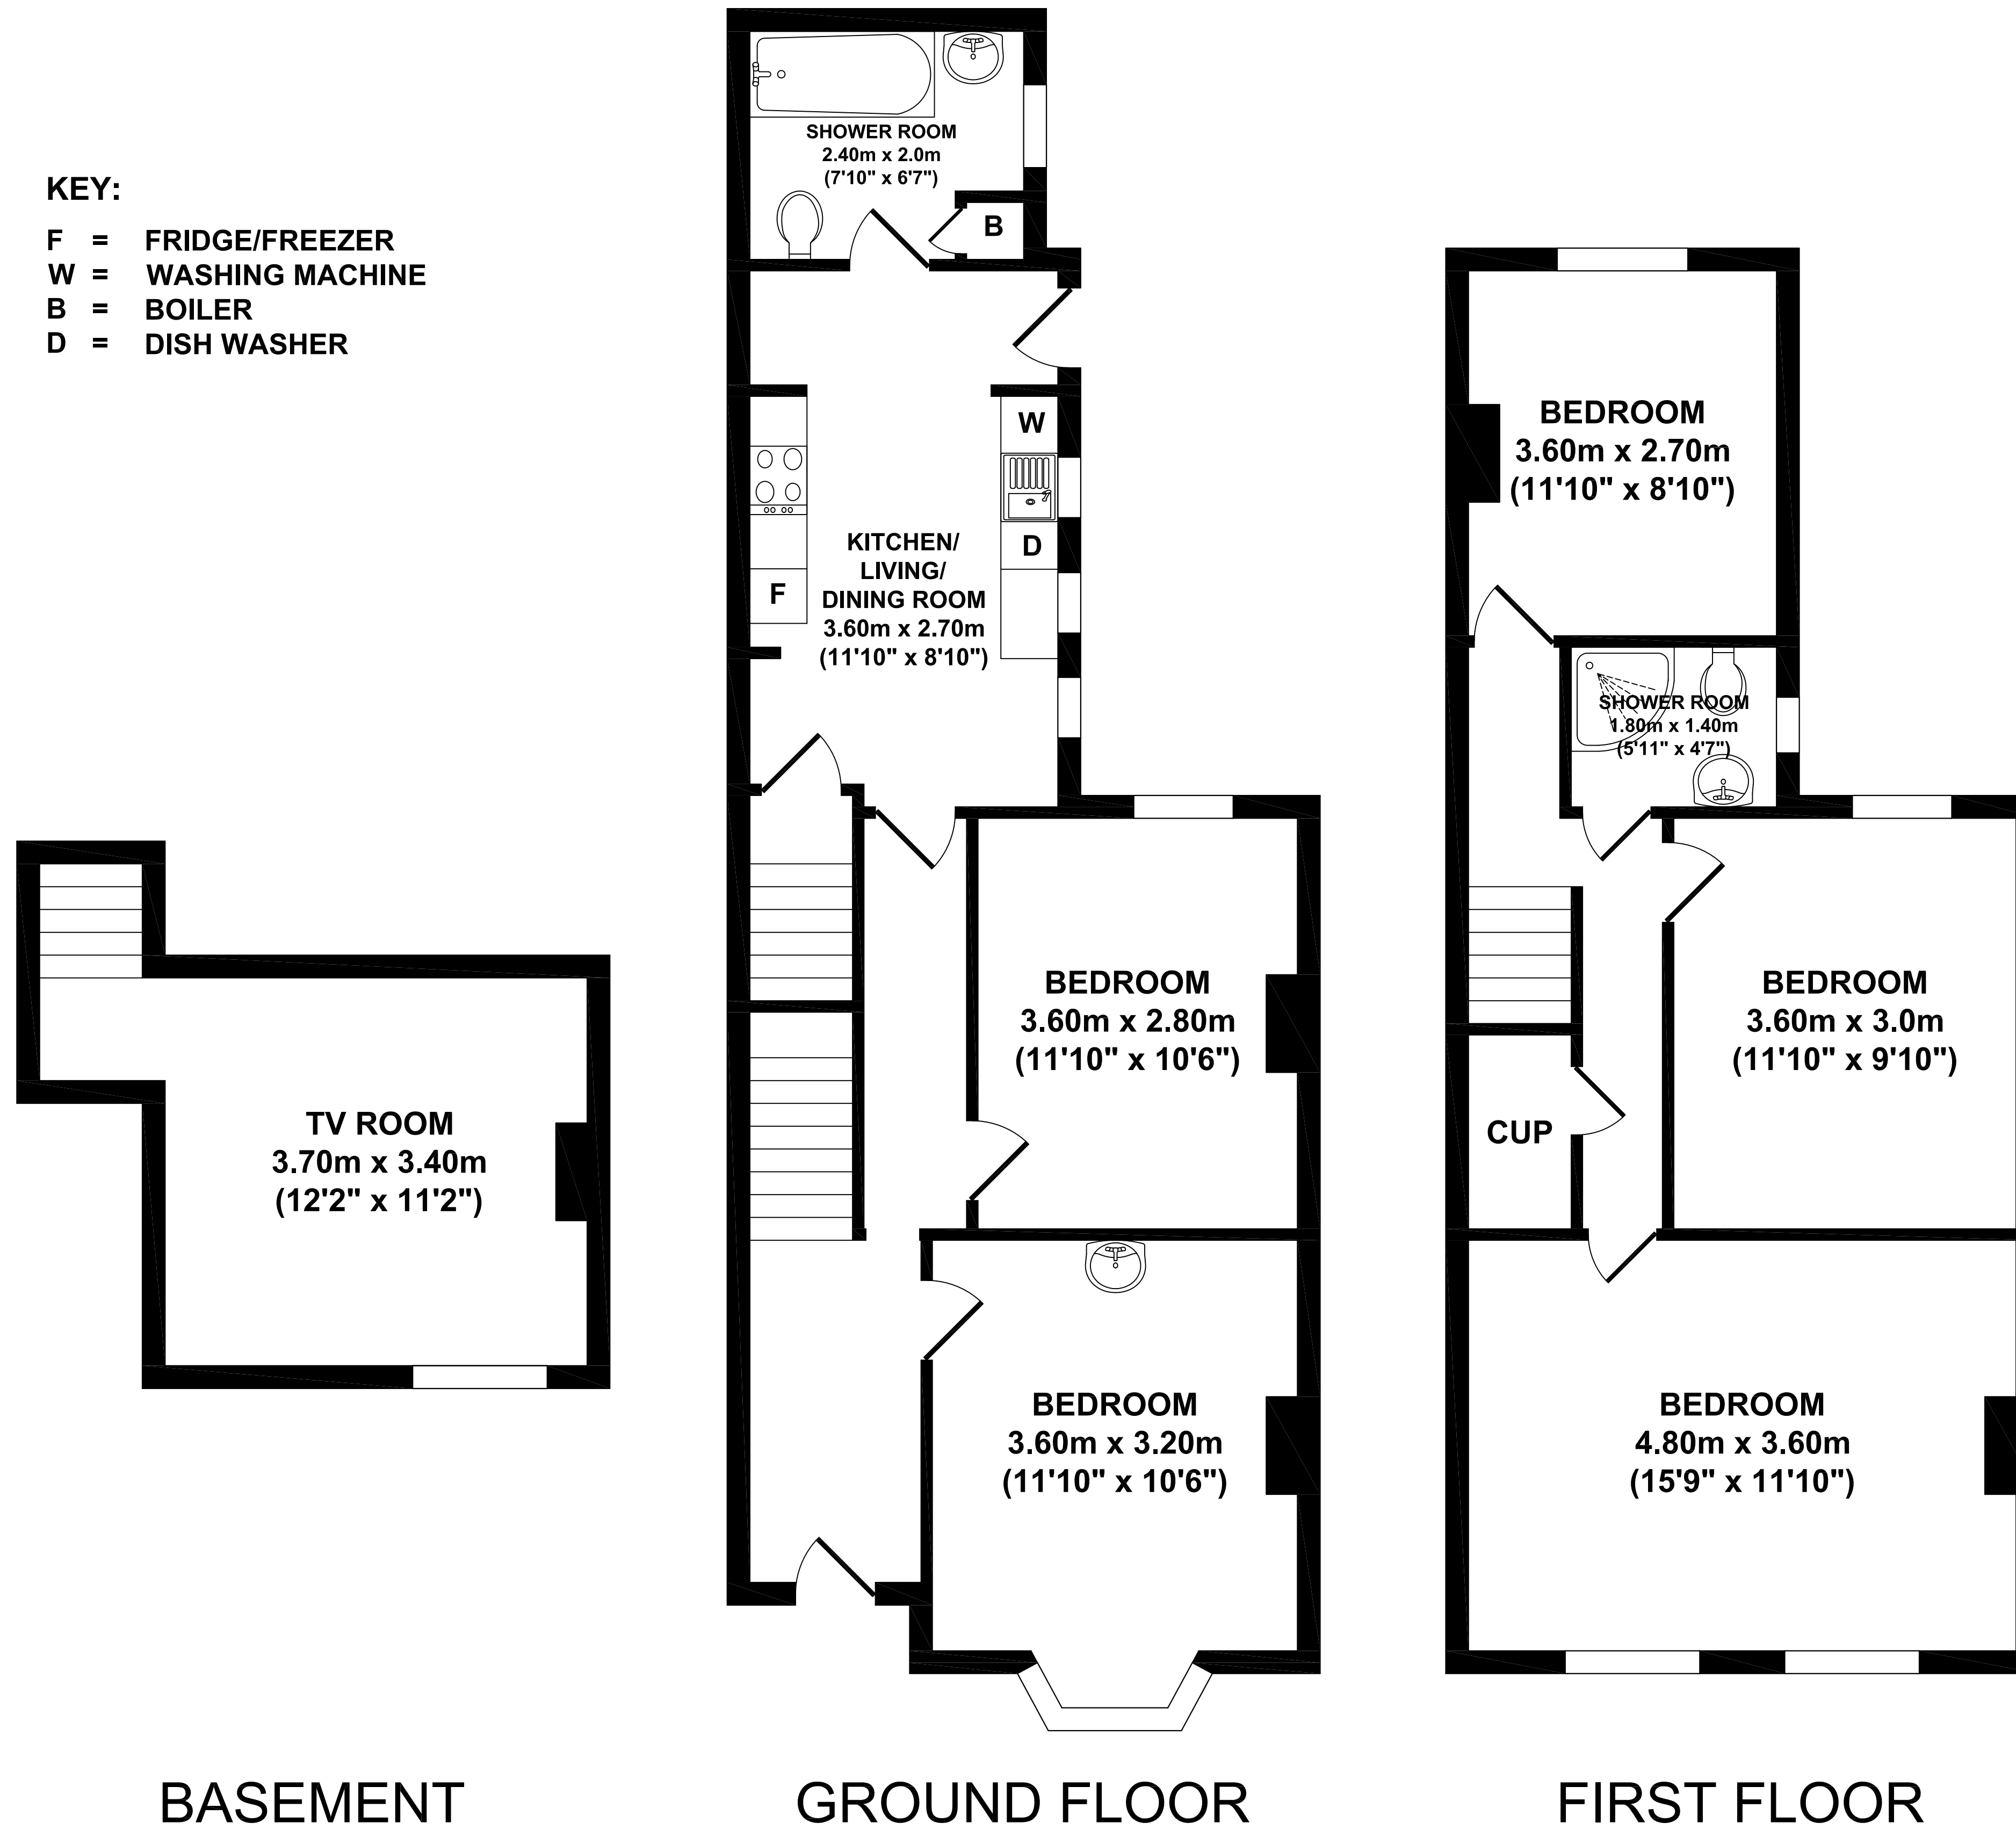

# 59 Storer Road, Loughborough

**KEY:**

- F = FRIDGE/FREEZER
- W = WASHING MACHINE
- B = BOILER
- D = DISH WASHER

Whilst every attempt has been made to ensure the accuracy of the floor plan contained here, measurements of doors, windows, rooms and any other items are approximate and no responsibility is taken for any error, omission, or mis-statement. This plan is for illustrative purposes only and should be used as such by any prospective purchaser. The services systems and appliance shown have not been tested and no guarantee as to their operability or efficiency can be given.