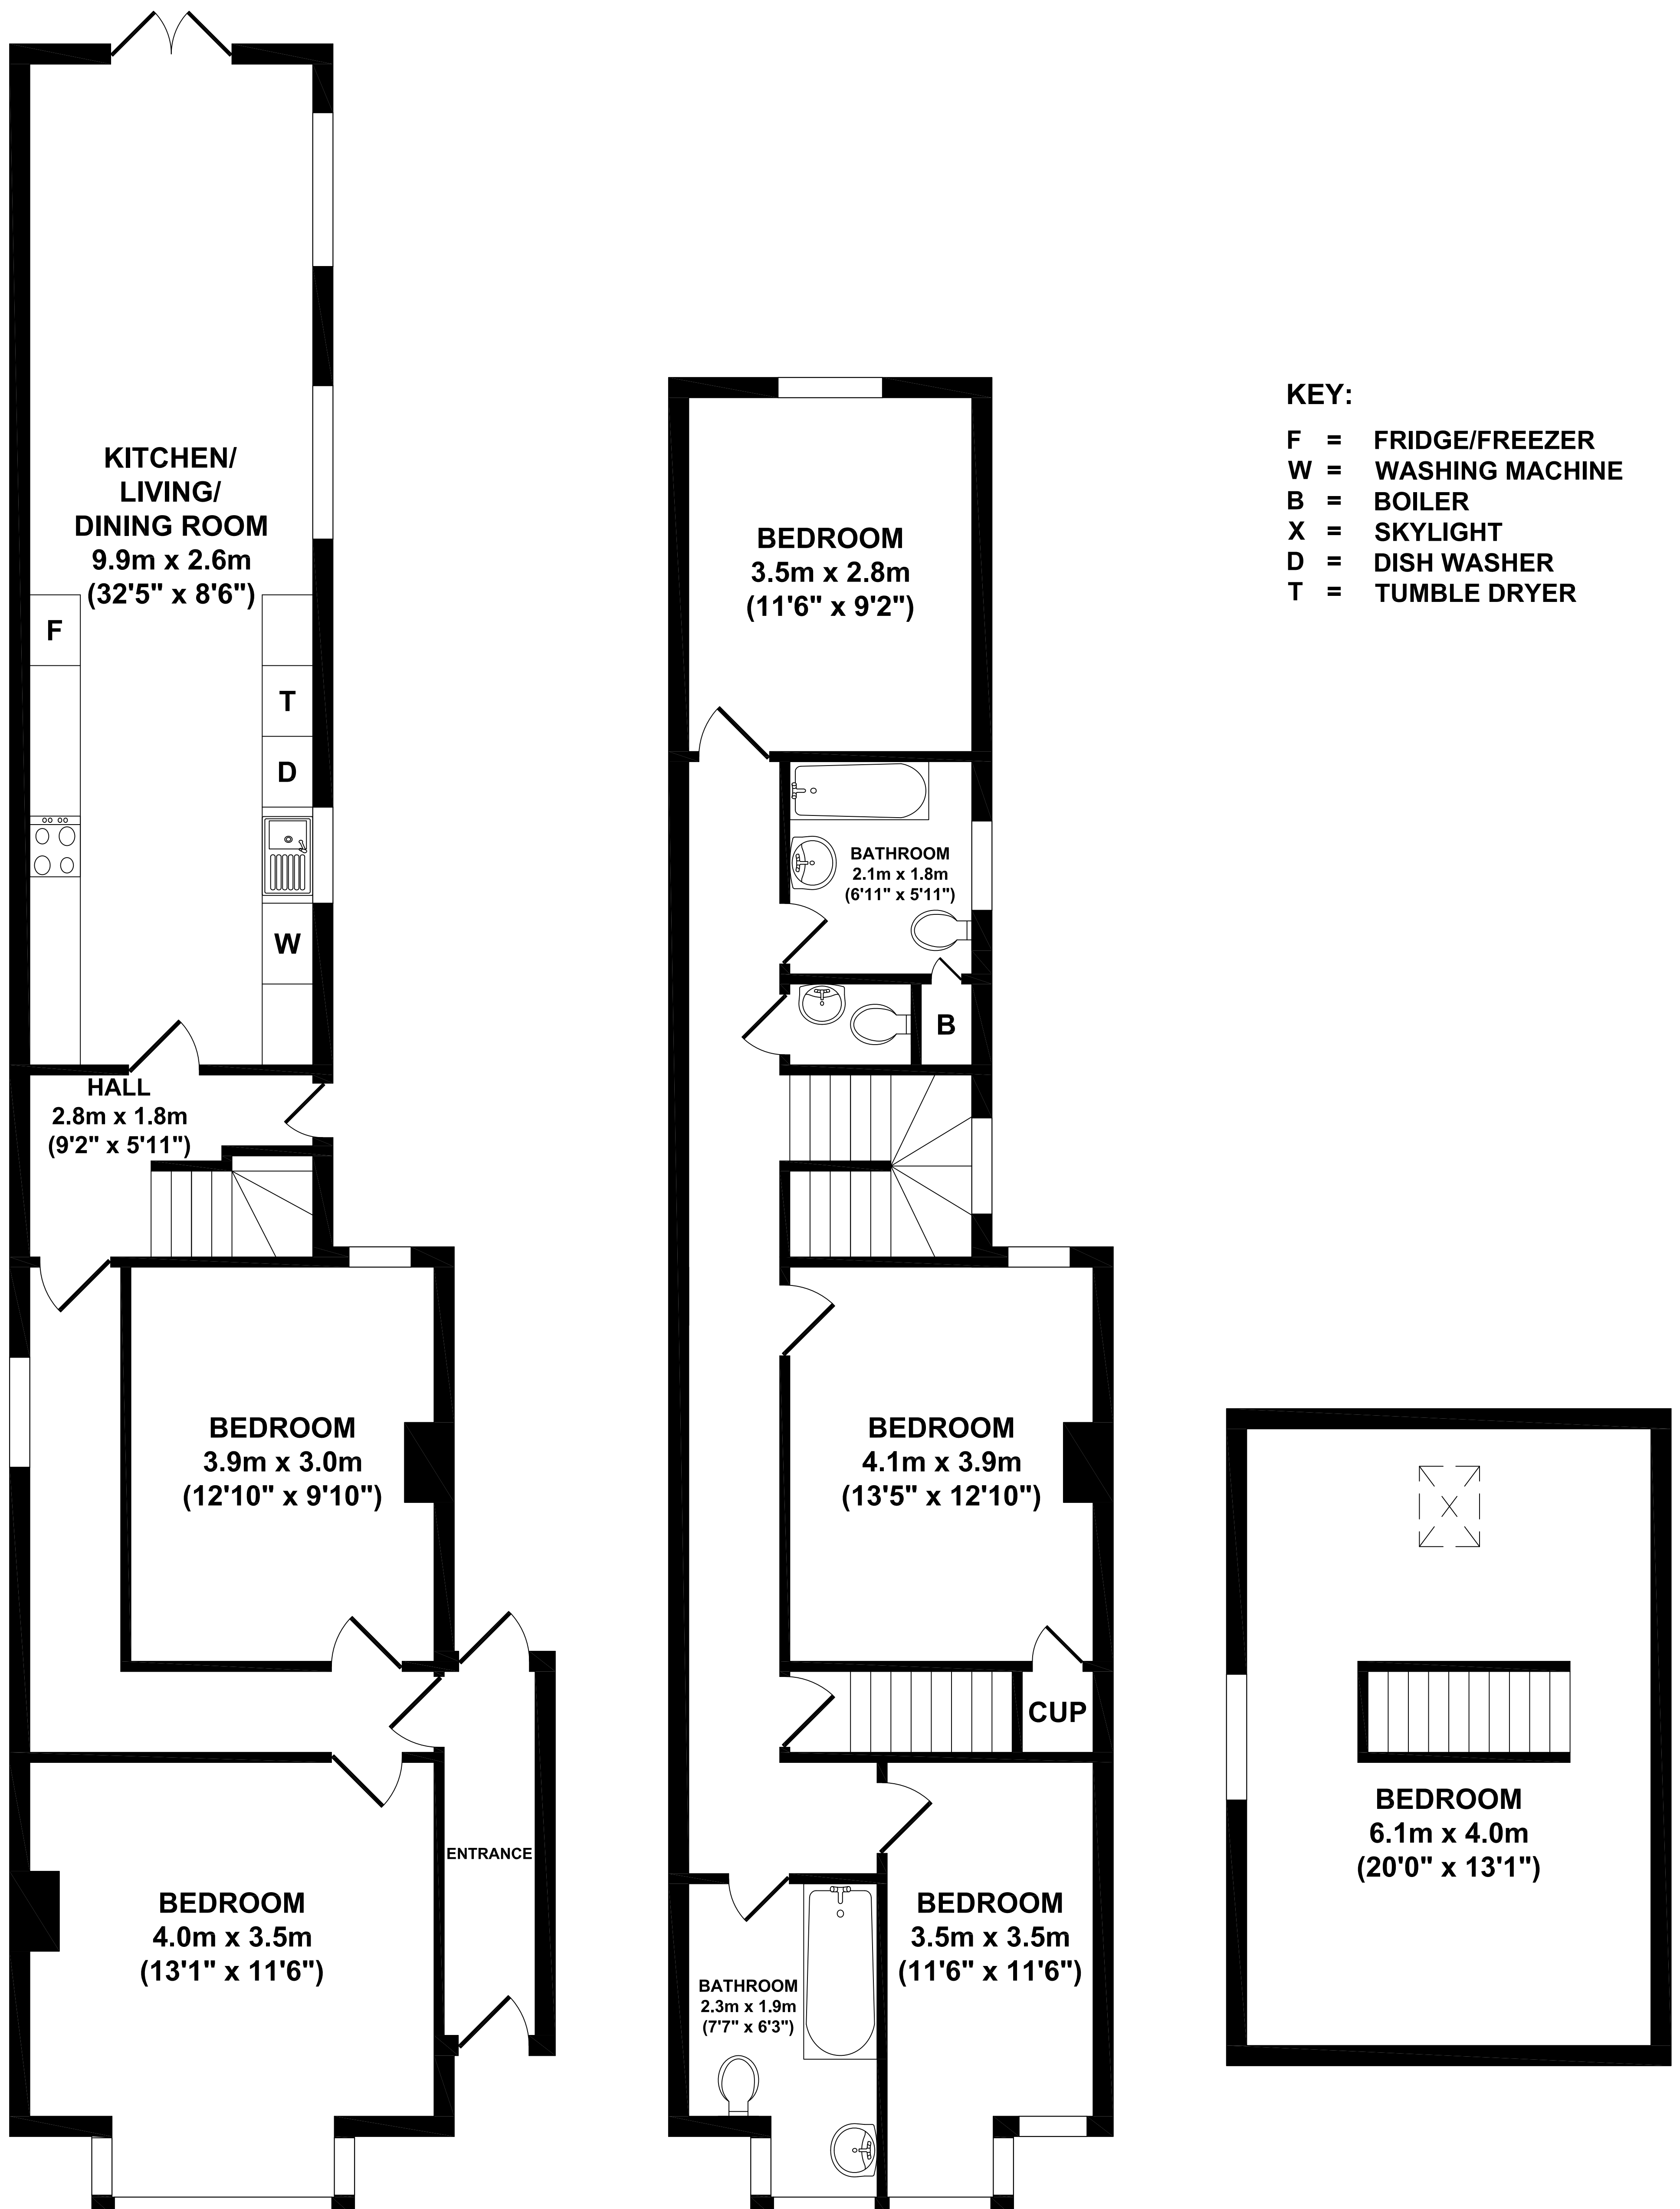

# 63 Leopold Street, Loughborough

**KEY:**

- F = FRIDGE/FREEZER
- W = WASHING MACHINE
- B = BOILER
- X = SKYLIGHT
- D = DISH WASHER
- T = TUMBLE DRYER

GROUND FLOOR

FIRST FLOOR

SECOND FLOOR

Whilst every attempt has been made to ensure the accuracy of the floor plan contained here, measurements of doors, windows, rooms and any other items are approximate and no responsibility is taken for any error, omission, or mis-statement. This plan is for illustrative purposes only and should be used as such by any prospective purchaser. The services systems and appliance shown have not been tested and no guarantee as to their operability or efficiency can be given.