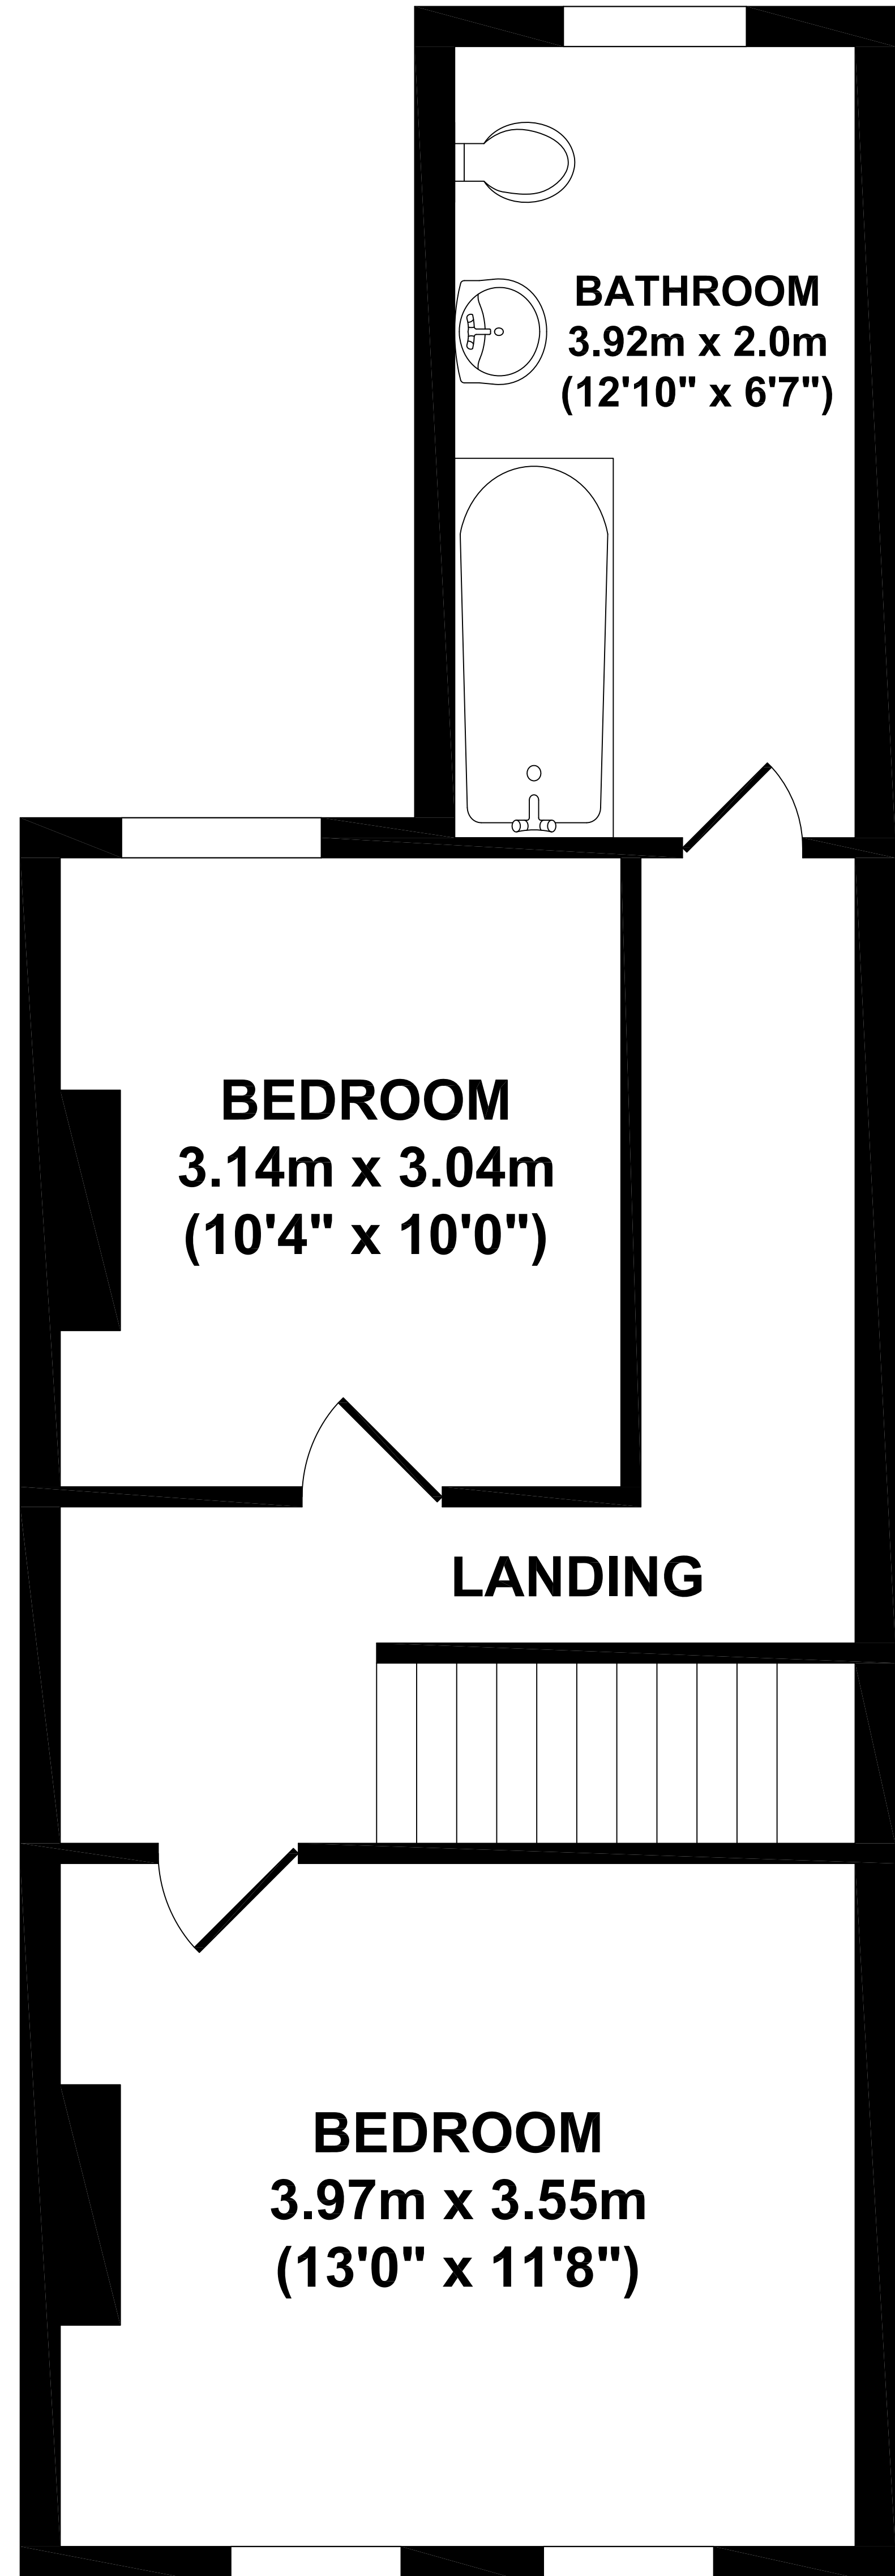

68 Station Street, Loughborough

KEY:

- F = FRIDGE/FREEZER
- W = WASHING MACHINE
- D = DISH WASHER

GROUND FLOOR

FIRST FLOOR

Whilst every attempt has been made to ensure the accuracy of the floor plan contained here, measurements of doors, windows, rooms and any other items are approximate and no responsibility is taken for any error, omission, or mis-statement. This plan is for illustrative purposes only and should be used as such by any prospective purchaser. The services systems and appliance shown have not been tested and no guarantee as to their operability or efficiency can be given.