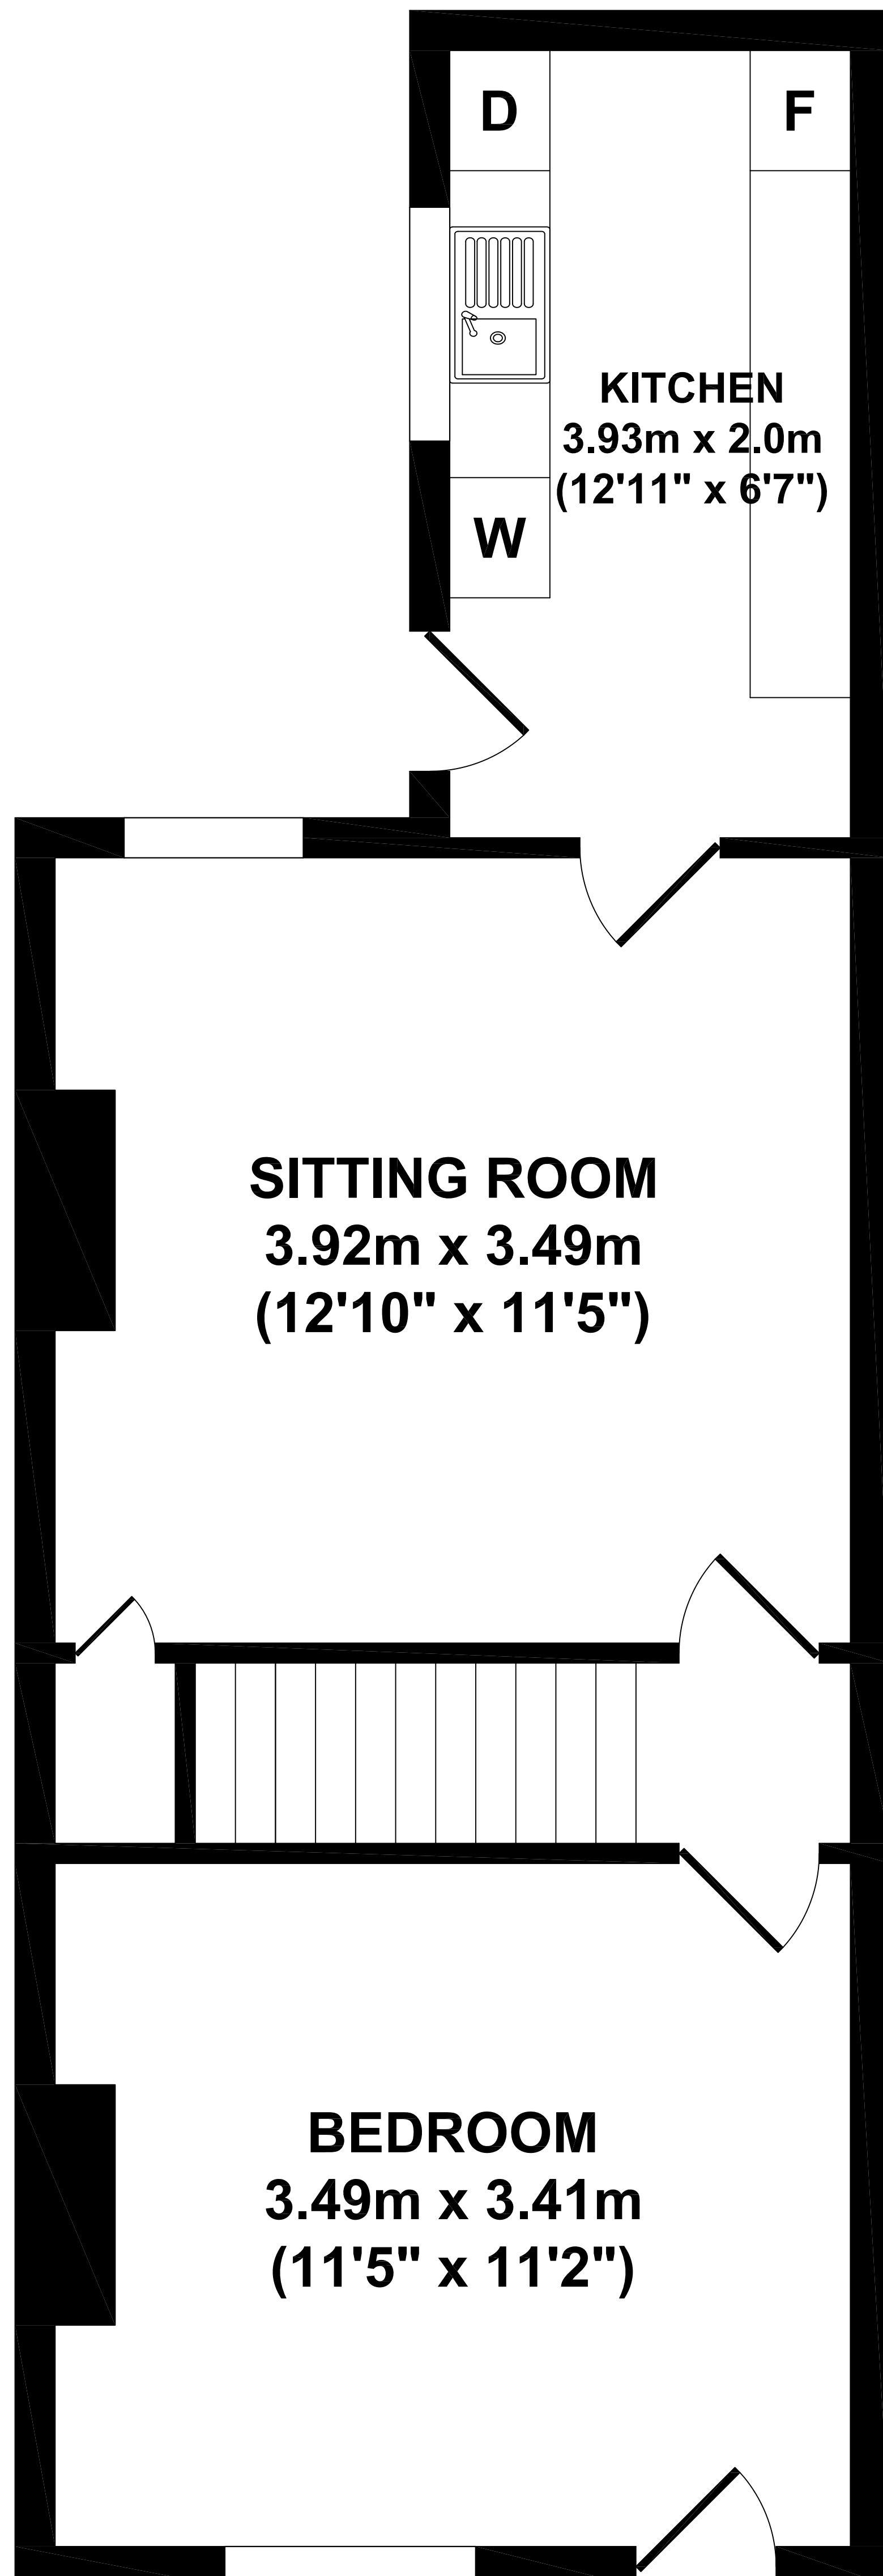

68 Station Street, Loughborough

KEY:

- F = FRIDGE/FREEZER
- W = WASHING MACHINE
- D = DISH WASHER

GROUND FLOOR

FIRST FLOOR

Whilst every attempt has been made to ensure the accuracy of the floor plan contained here, measurements of doors, windows, rooms and any other items are approximate and no responsibility is taken for any error, omission, or mis-statement. This plan is for illustrative purposes only and should be used as such by any prospective purchaser. The services systems and appliance shown have not been tested and no guarantee as to their operability or efficiency can be given.