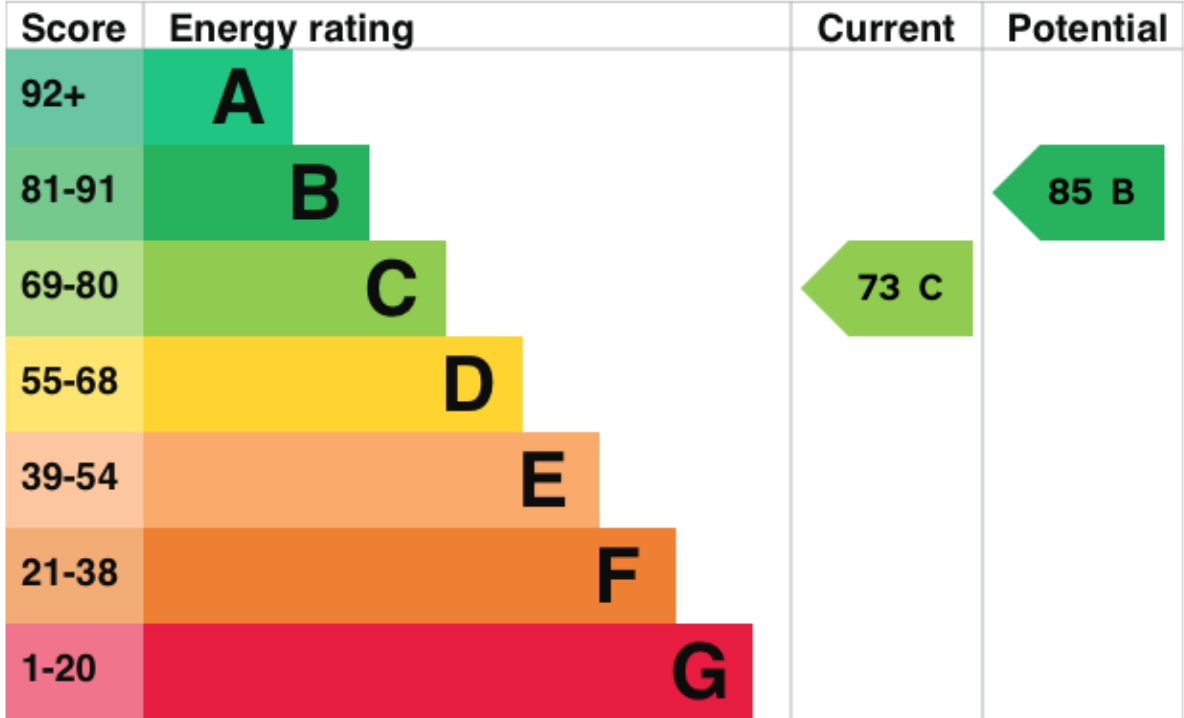

16 Chestnut Street LOUGHBOROUGH LE11 3BE		Energy rating 
Valid until 9 November 2032	Certificate number 9170-2080-8093-2392-9465	

Property type	Mid-terrace house
Total floor area	89 square metres

Energy rating and score

This property's current energy rating is C. It has the potential to be B.

[See how to improve this property's energy efficiency.](#)

The graph shows this property's current and potential energy rating.