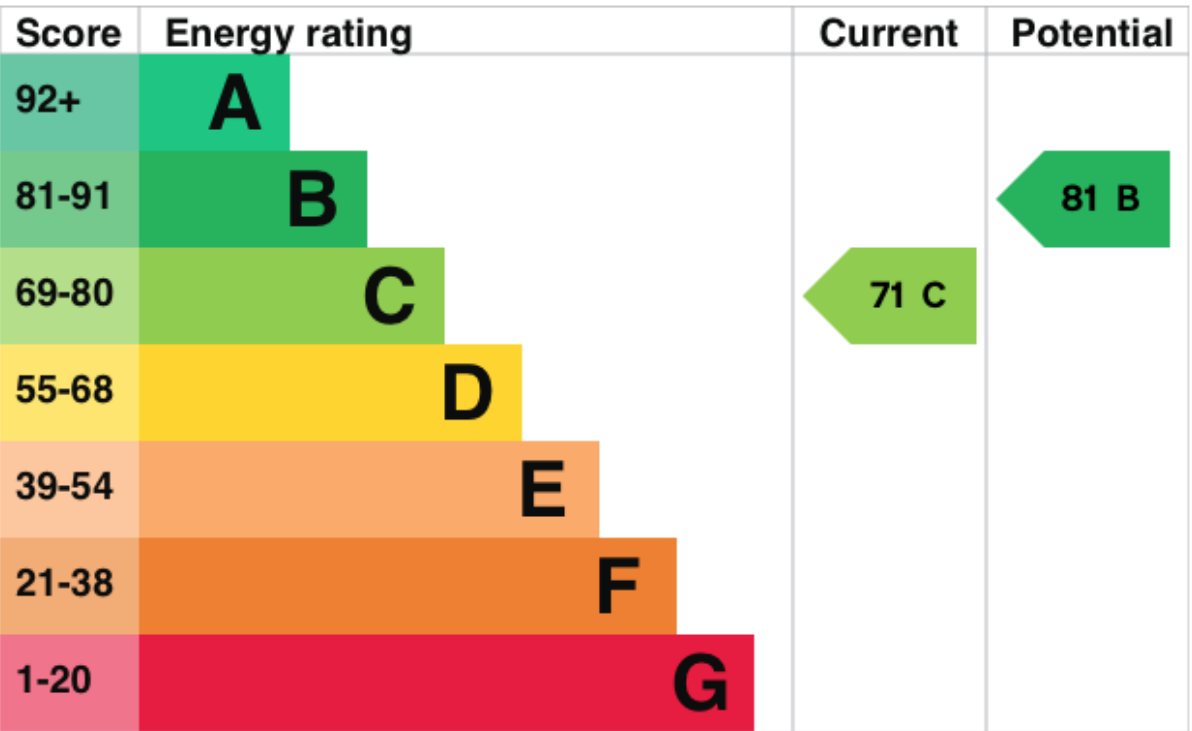

64 Station Street LOUGHBOROUGH LE11 5EE		Energy rating C
Valid until 8 November 2032	Certificate number 0782-1904-9239-0732-6204	

Property type	Mid-terrace house
Total floor area	115 square metres

Energy rating and score

This property's current energy rating is C. It has the potential to be B.

[See how to improve this property's energy efficiency.](#)

The graph shows this property's current and potential energy rating.